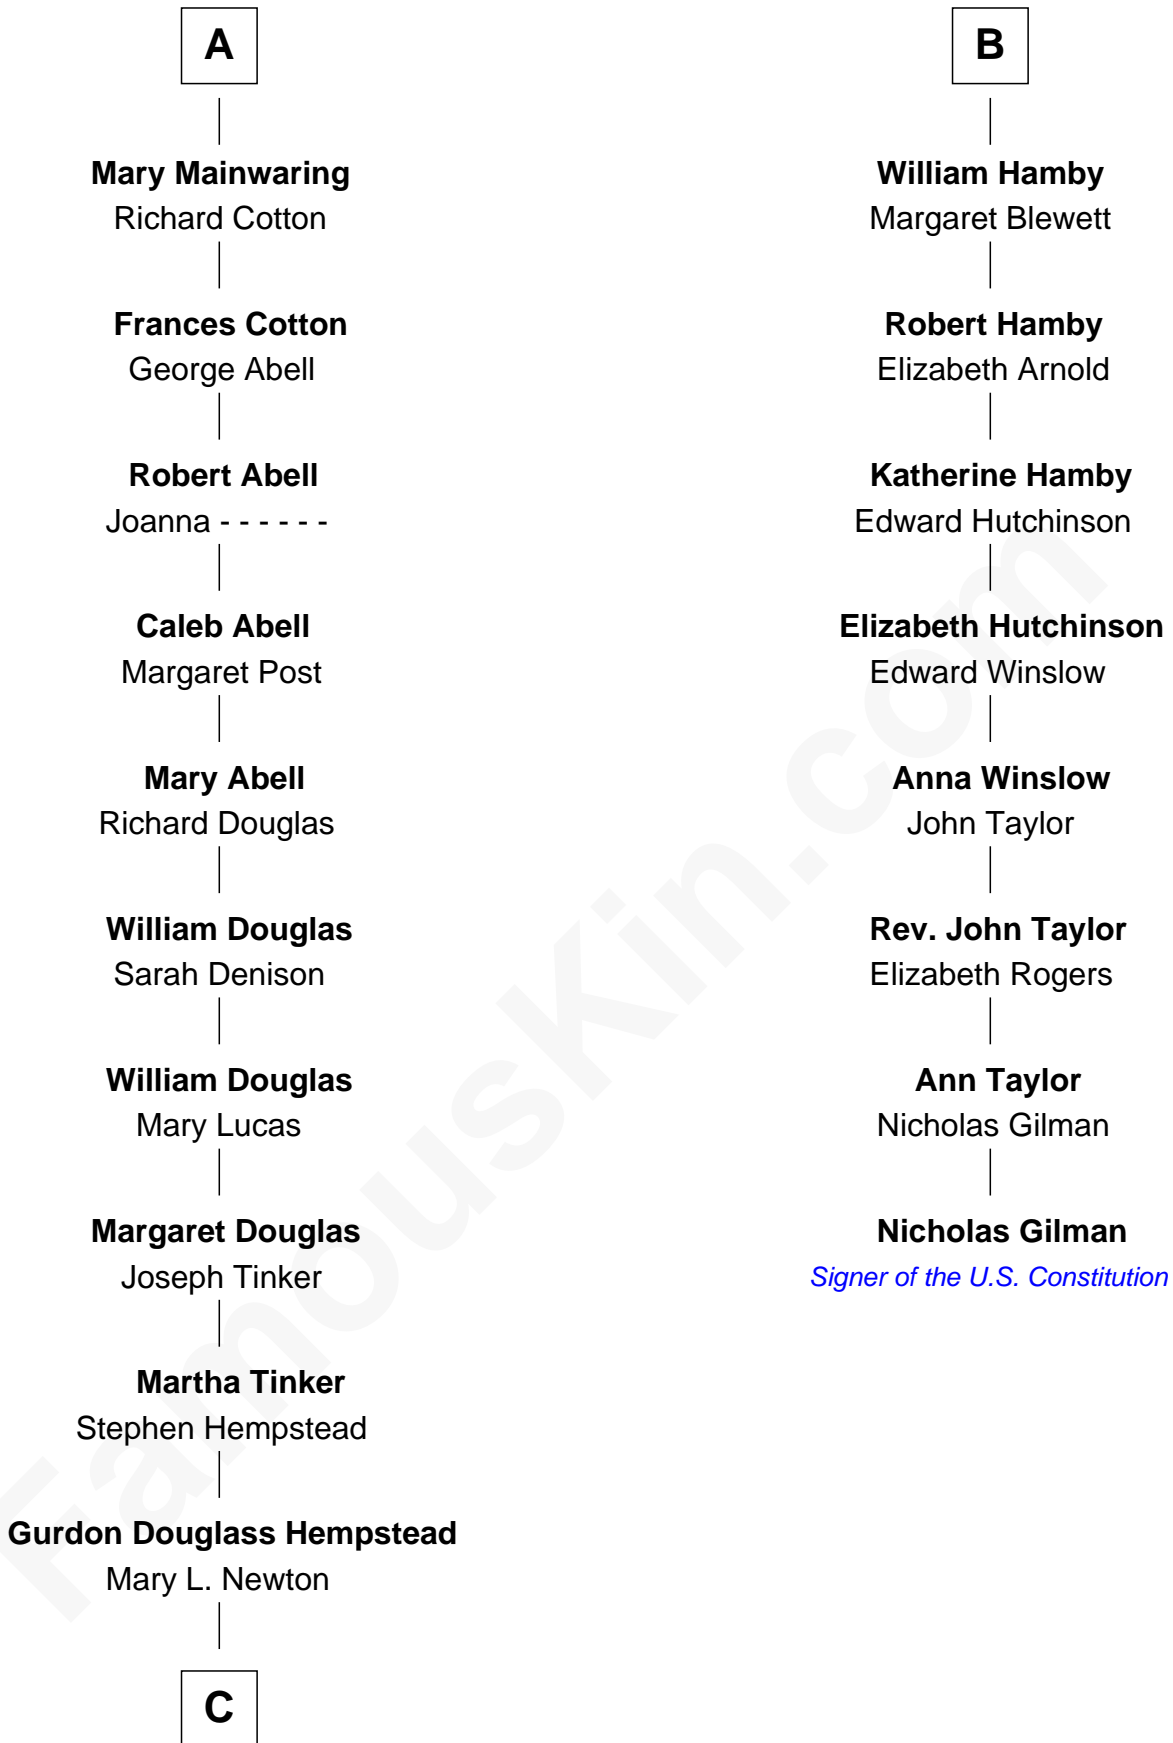

FamousKin.com Relationship Chart of

Richard Gere

Movie Actor

14th cousin 7 times removed of

Nicholas Gilman

Signer of the U.S. Constitution

John de Welles

Maud de Roos

C

Julia Anne Hempstead

Elisha Thomas Tiffany

Nelson Leroy Tiffany

Evaline Harriet Williams

William Stanton Tiffany

Anna Rebecca Stevens

Doris Anna Tiffany