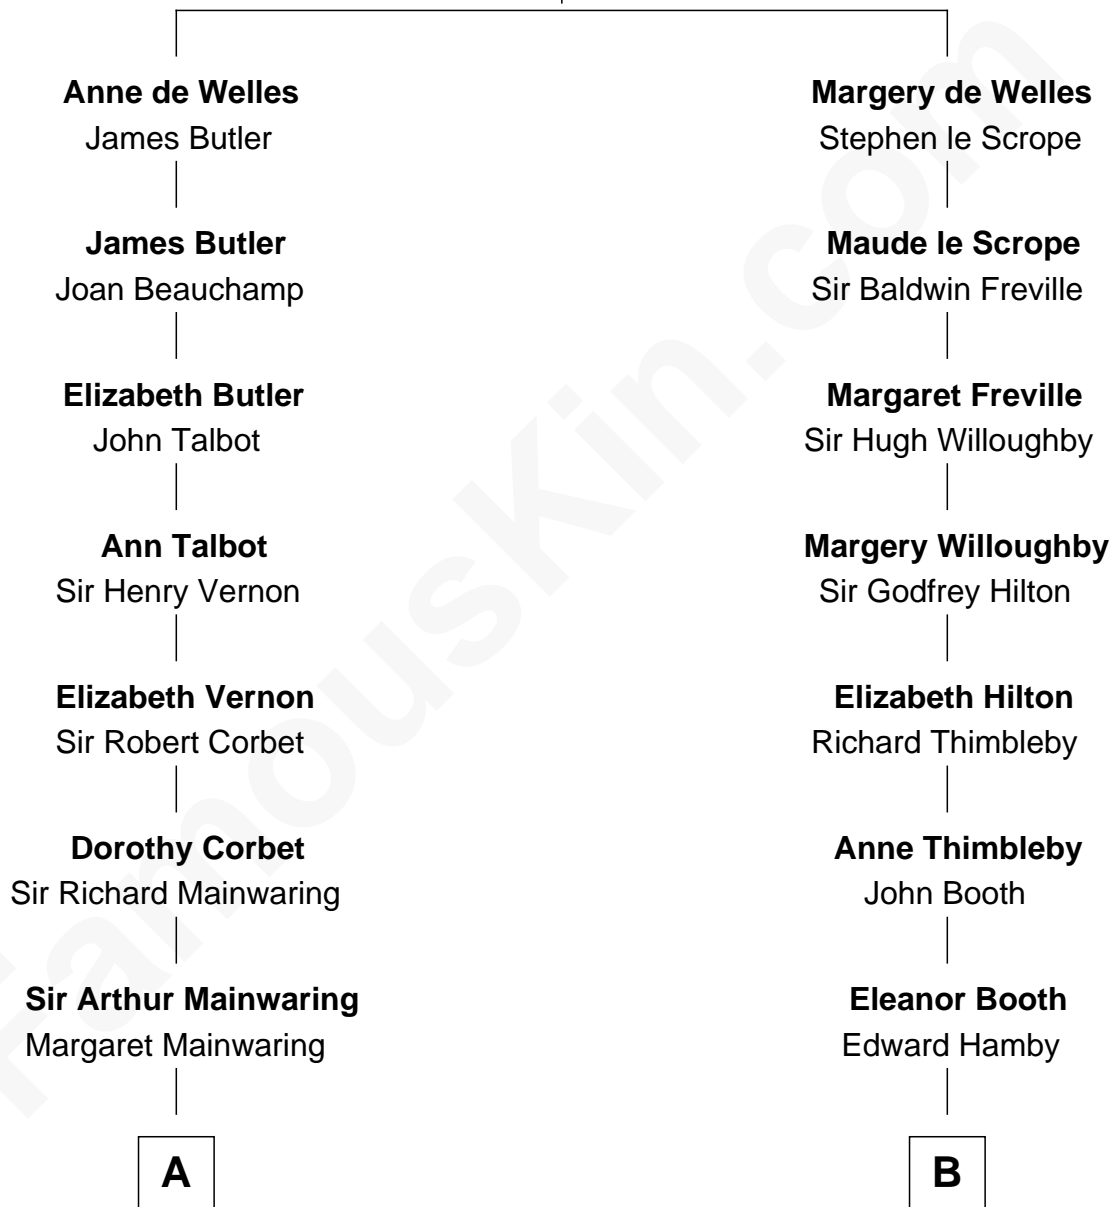

FamousKin.com Relationship Chart of

Richard Gere

Movie Actor

14th cousin 7 times removed of

Nicholas Gilman

Signer of the U.S. Constitution

John de Welles

Maud de Roos

C

Julia Anne Hempstead

Elisha Thomas Tiffany

Nelson Leroy Tiffany

Evaline Harriet Williams

William Stanton Tiffany

Anna Rebecca Stevens

Doris Anna Tiffany