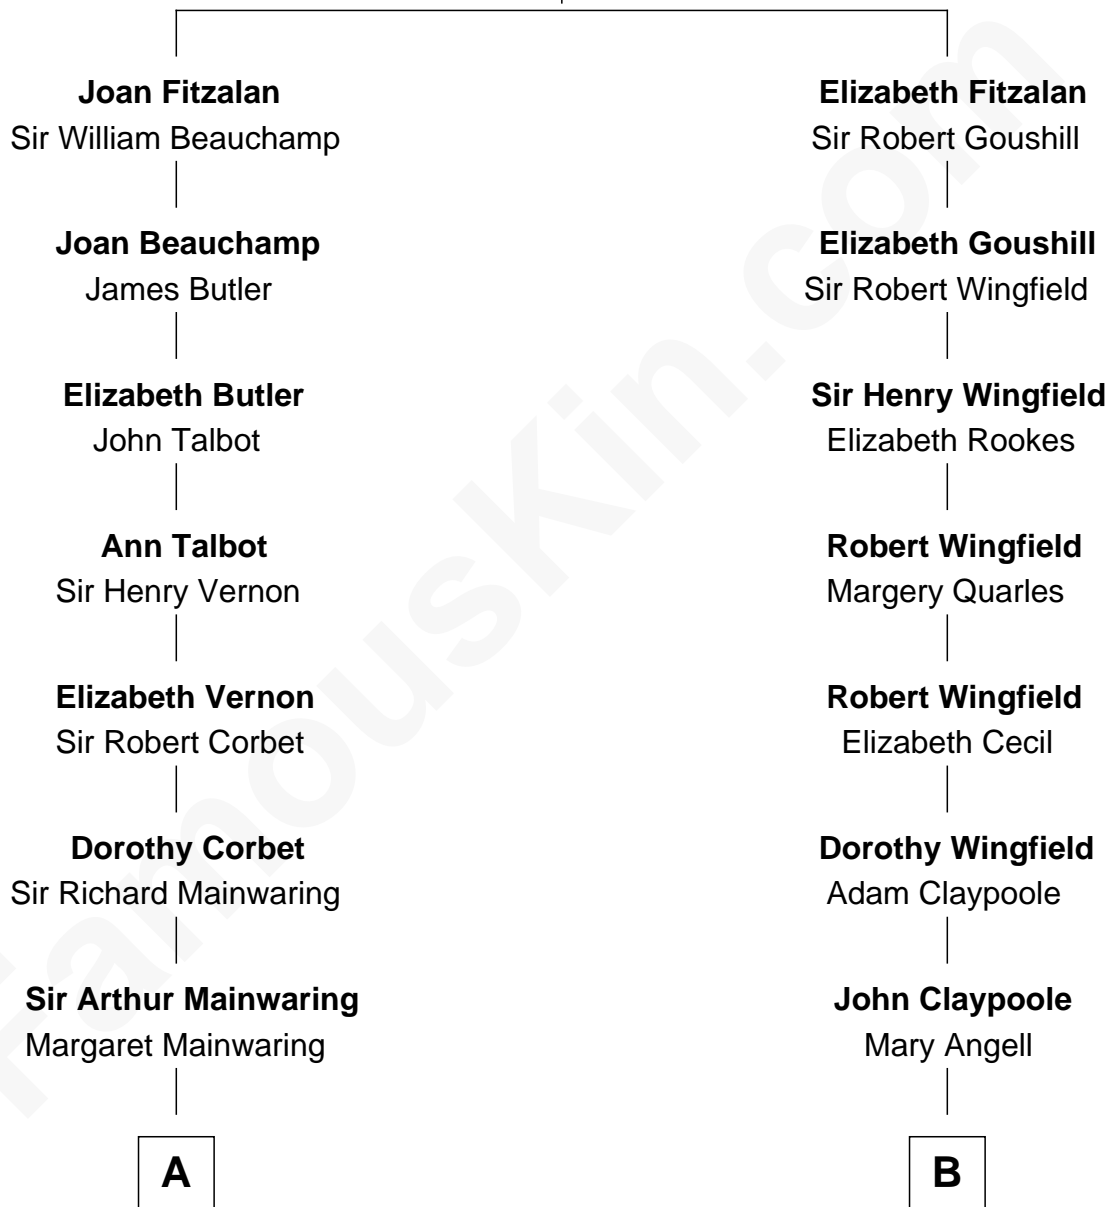

# FamousKin.com Relationship Chart of

**Richard Gere**

*Movie Actor*

17th cousin 4 times removed of

**Valerie Bertinelli**

*Television Actress*

**Sir Richard Fitzalan**

Elizabeth de Bohun

**C**

**Julia Anne Hempstead**

Elisha Thomas Tiffany

**Nelson Leroy Tiffany**

Evaline Harriet Williams

**William Stanton Tiffany**

Anna Rebecca Stevens

**Doris Anna Tiffany**