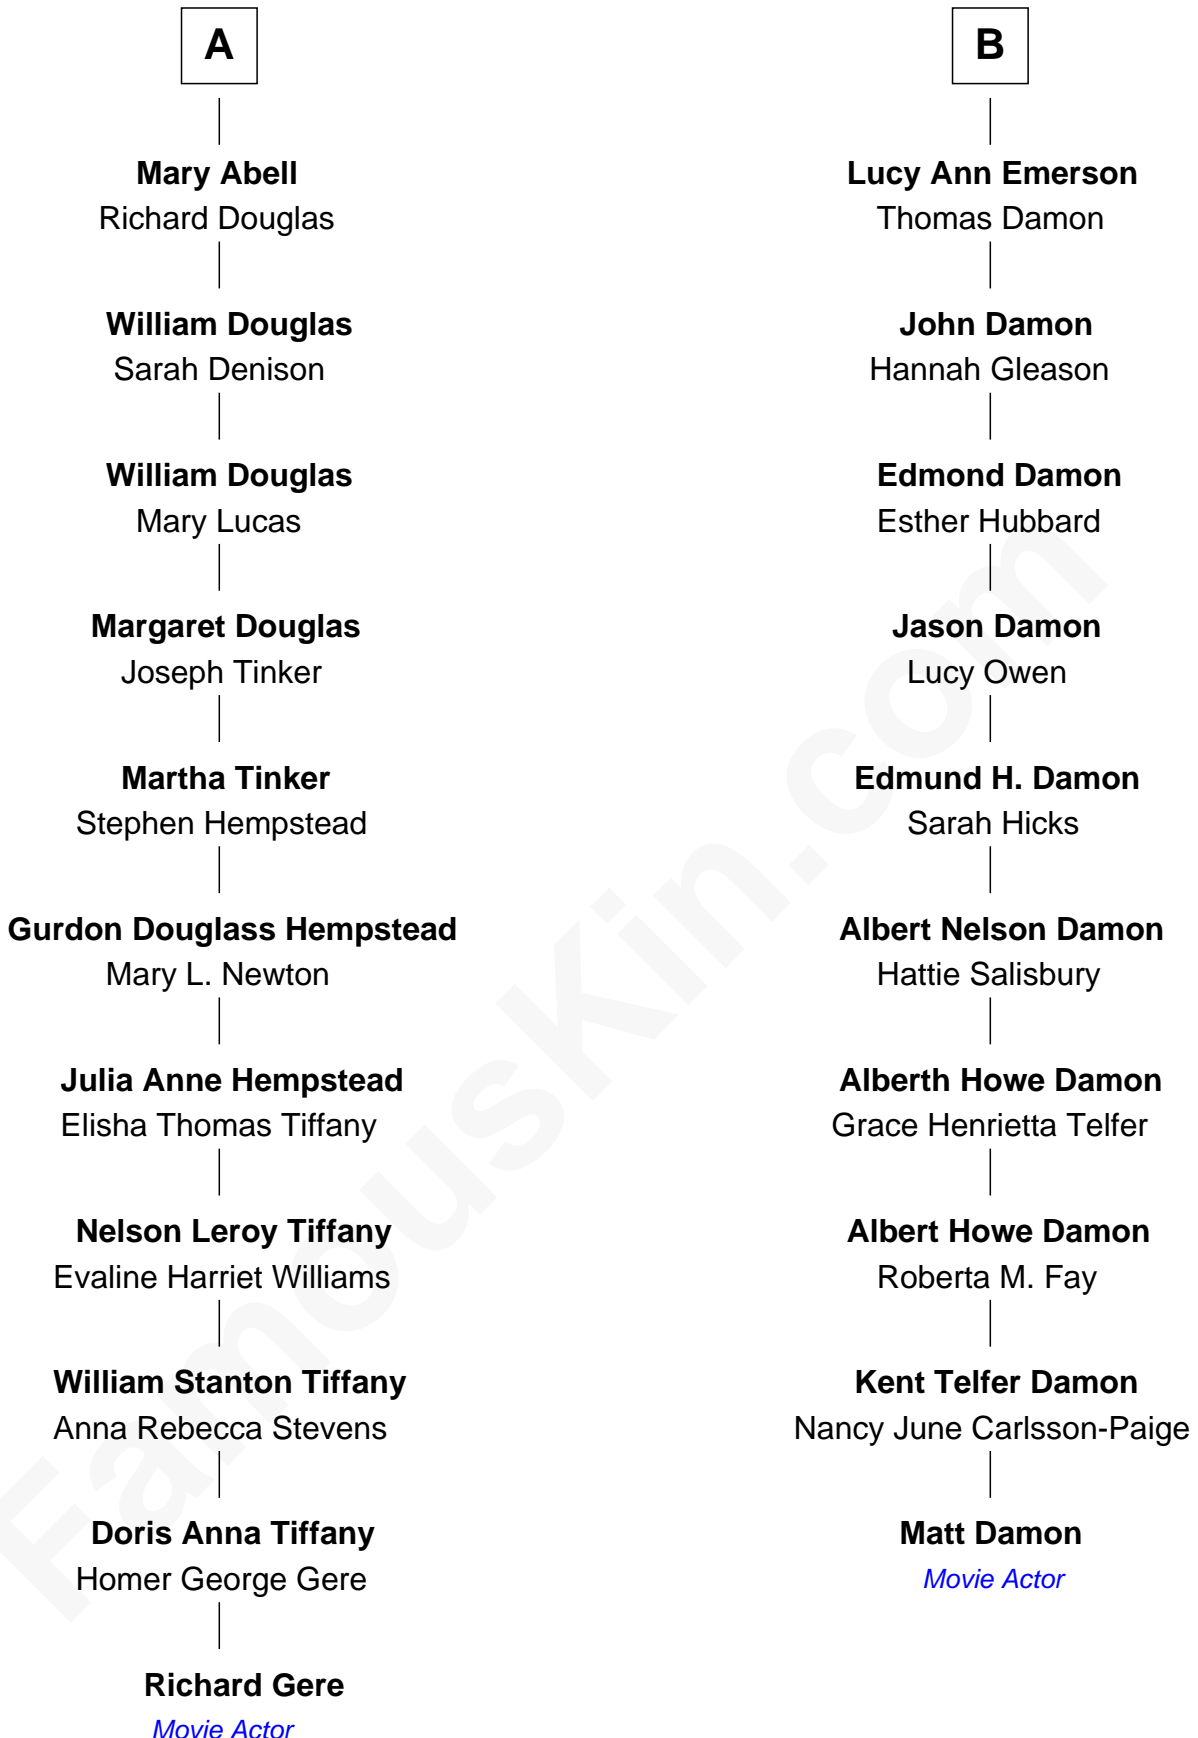

FamousKin.com Relationship Chart of

Richard Gere

Movie Actor

16th cousin 1 time removed of

Matt Damon

Movie Actor

William Mainwaring

Margaret Warren

Thomas Mainwaring

Jane Sutton

Cecily Mainwaring

John Cotton

Sir George Cotton

Mary Onley

Richard Cotton

Mary Mainwaring

Frances Cotton

George Abell

Robert Abell

Joanna - - - - -

Caleb Abell

Margaret Post

A

Elizabeth Mainwaring

Jane Allen

Rev. Edward Bulkeley

Lucian - - - - -

Elizabeth Bulkeley

Rev. Joseph Emerson

B

Richard Gere photo by [Francesco \(spaceodissey\)](#) (CC BY 2.0)