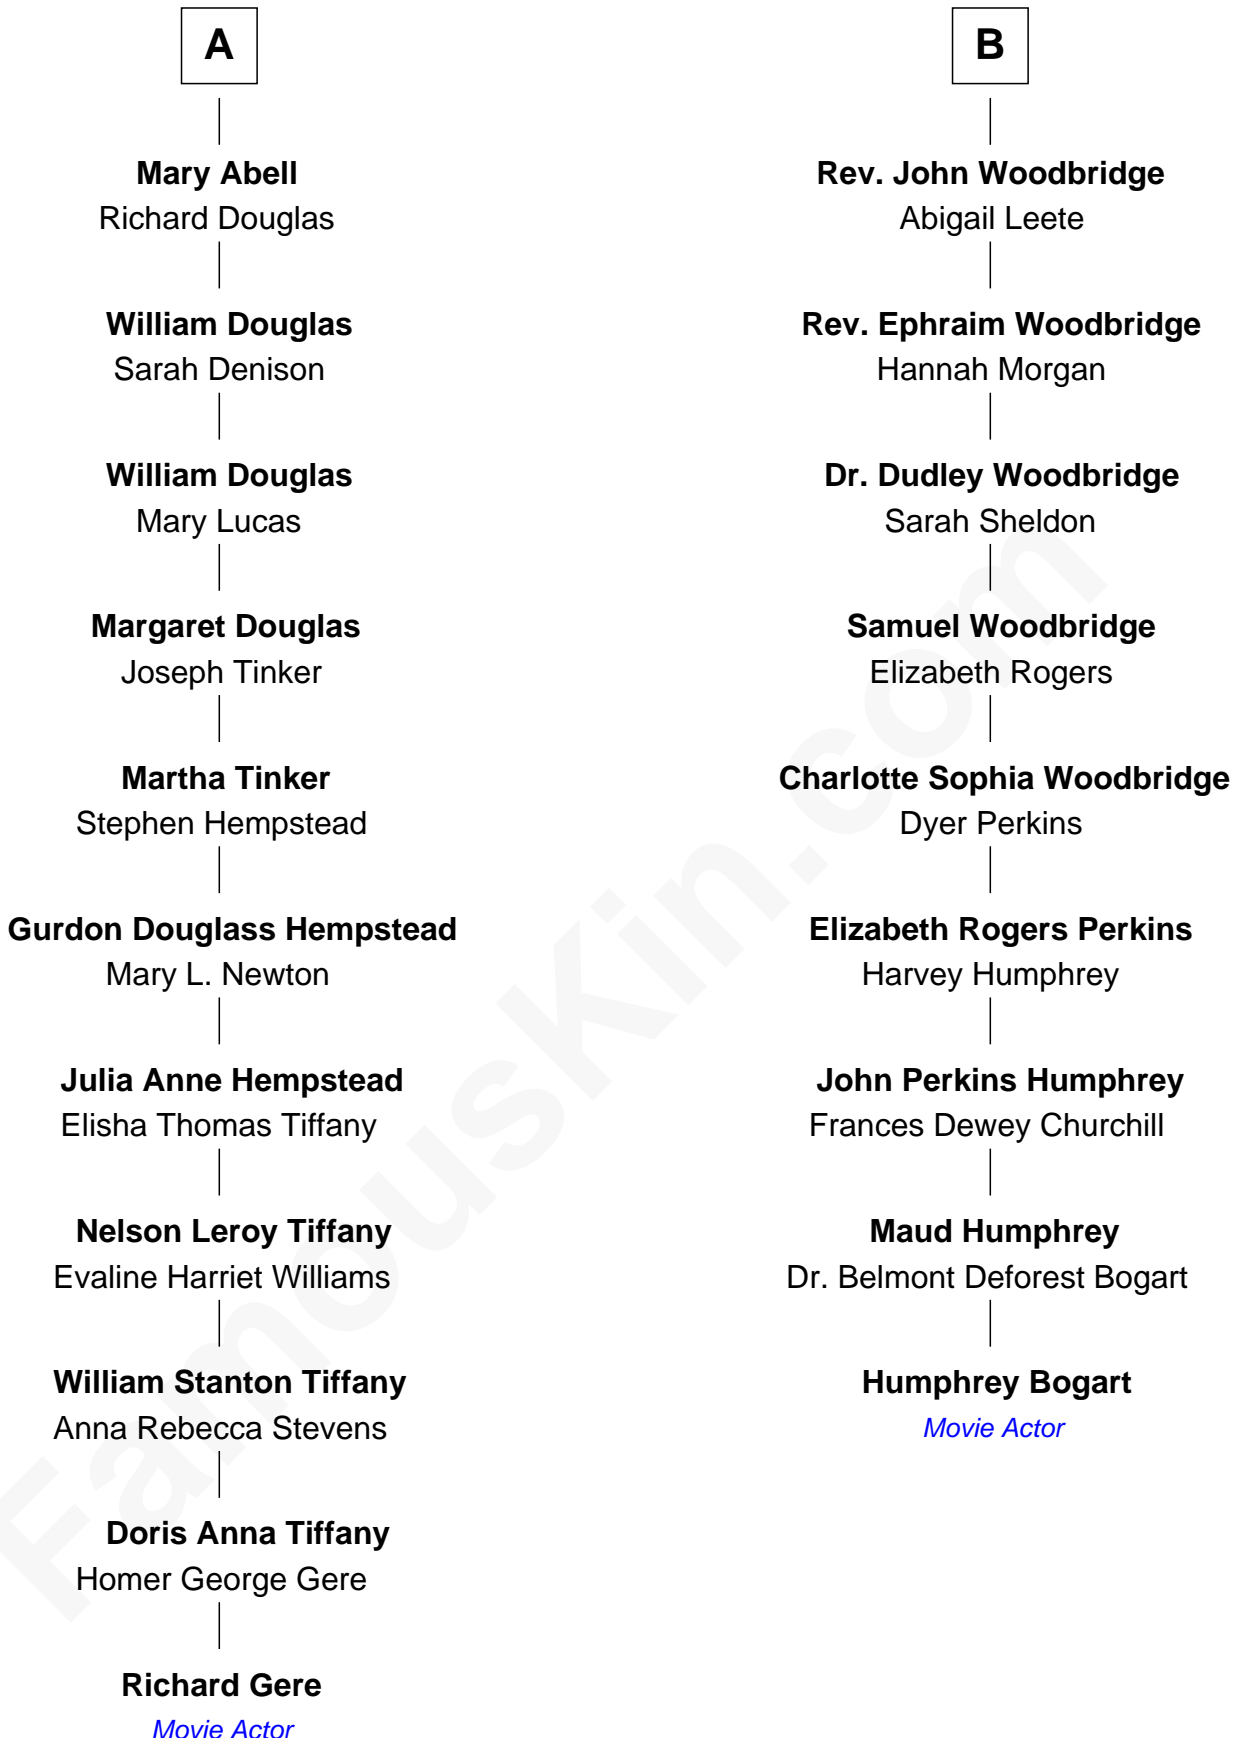

FamousKin.com Relationship Chart of

Richard Gere

Movie Actor

15th cousin 2 times removed of

Humphrey Bogart

Movie Actor

Sir John Sutton
Elizabeth Berkeley

Jane Sutton
Thomas Mainwaring

Cecily Mainwaring
John Cotton

Sir George Cotton
Mary Onley

Richard Cotton
Mary Mainwaring

Frances Cotton
George Abell

Robert Abell
Joanna - - - - -

Caleb Abell
Margaret Post

A

Sir Edmund Sutton
Joyce Tiptoft

Sir Edward Sutton
Cecily Willoughby

Sir John Sutton
Cecily Grey

Sir Henry Dudley
----- Ashton
Probable

Roger Dudley
Susanna Thorne

Gov. Thomas Dudley
Dorothy York

Mercy Dudley
Rev. John Woodbridge

B

Richard Gere photo by [Francesco \(spaceodissey\)](#) [\(CC BY 2.0\)](#)