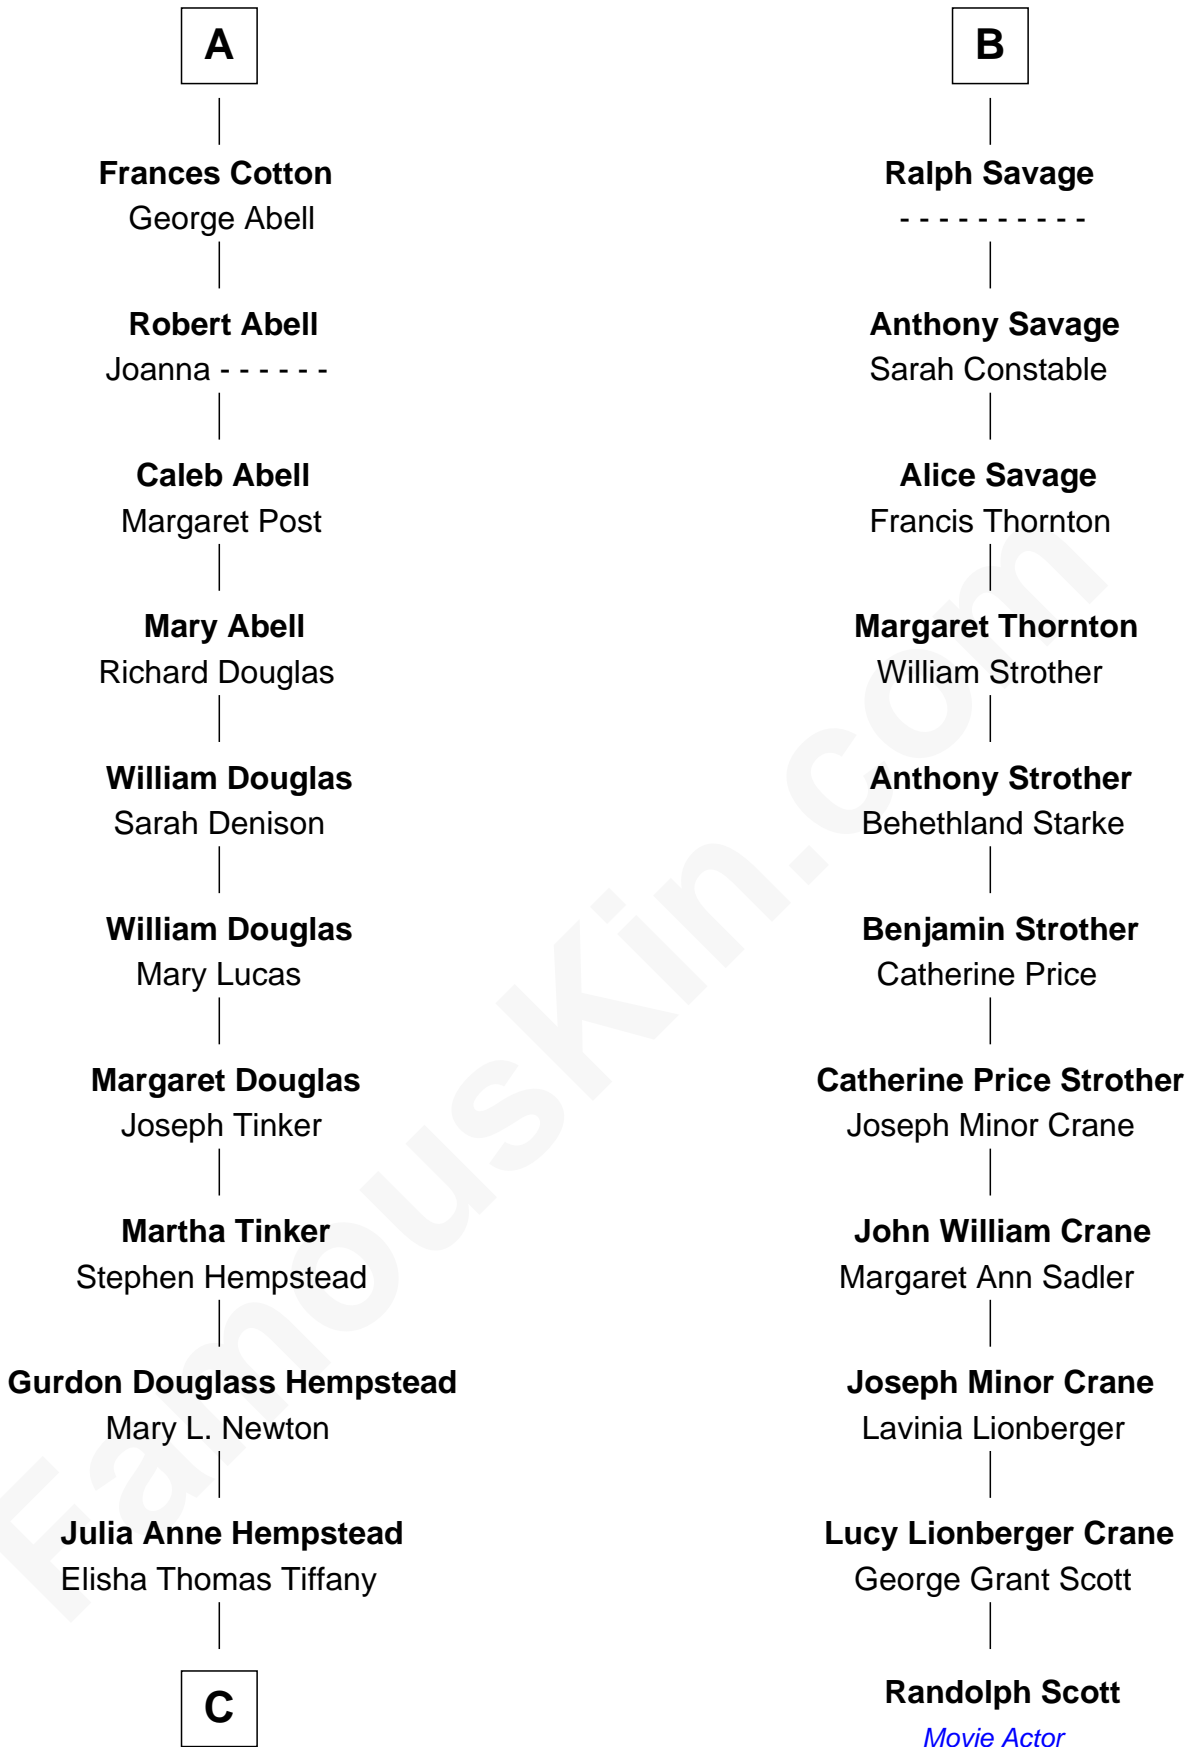

FamousKin.com Relationship Chart of

Richard Gere

Movie Actor

17th cousin 3 times removed of

Randolph Scott

Movie Actor

Sir Edmund Ferrers

Ellen Roche

C

—
Nelson Leroy Tiffany
Evaline Harriet Williams

—
William Stanton Tiffany
Anna Rebecca Stevens

—
Doris Anna Tiffany
Homer George Gere

—
Richard Gere
Movie Actor