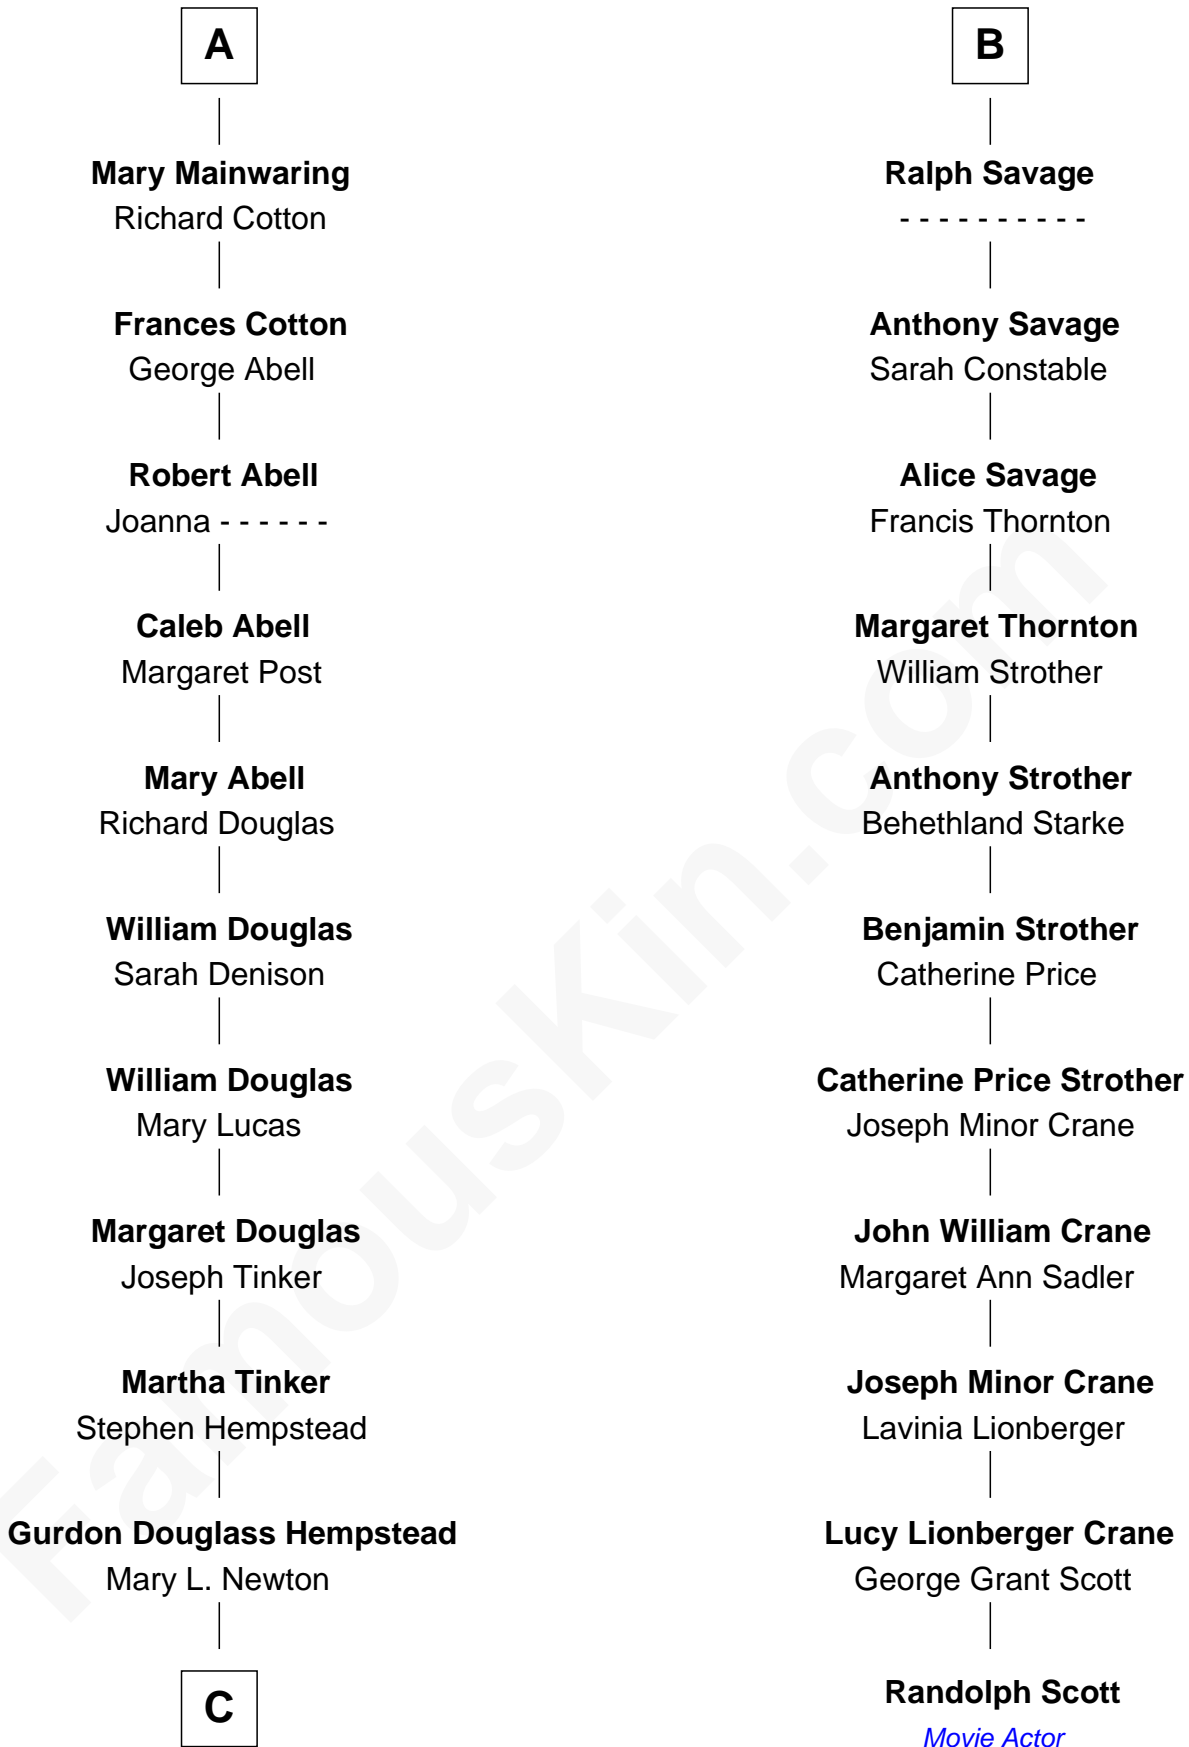

**FamousKin.com**  
**Relationship Chart of**  
**Richard Gere**  
*Movie Actor*

17th cousin 4 times removed of  
**Randolph Scott**  
*Movie Actor*

**Sir Richard Fitzalan**  
 Elizabeth de Bohun

**Joan Fitzalan**  
 Sir William Beauchamp

**Elizabeth Fitzalan**  
 Sir Robert Goushill

**Joan Beauchamp**  
 James Butler

**Joan Goushill**  
 Sir Thomas Stanley

**Elizabeth Butler**  
 John Talbot

**Katherine Stanley**  
 Sir John Savage

**Ann Talbot**  
 Sir Henry Vernon

**Sir Christopher Savage**  
 Anne Stanley

**Elizabeth Vernon**  
 Sir Robert Corbet

**Sir Christopher Savage**  
 Anne Lygon

**Dorothy Corbet**  
 Sir Richard Mainwaring

**Francis Savage**  
 Anne Sheldon

**Sir Arthur Mainwaring**  
 Margaret Mainwaring

**Walter Savage**  
 Elizabeth Hall

**A**

**B**

**C**

—  
**Julia Anne Hempstead**

Elisha Thomas Tiffany

—  
**Nelson Leroy Tiffany**