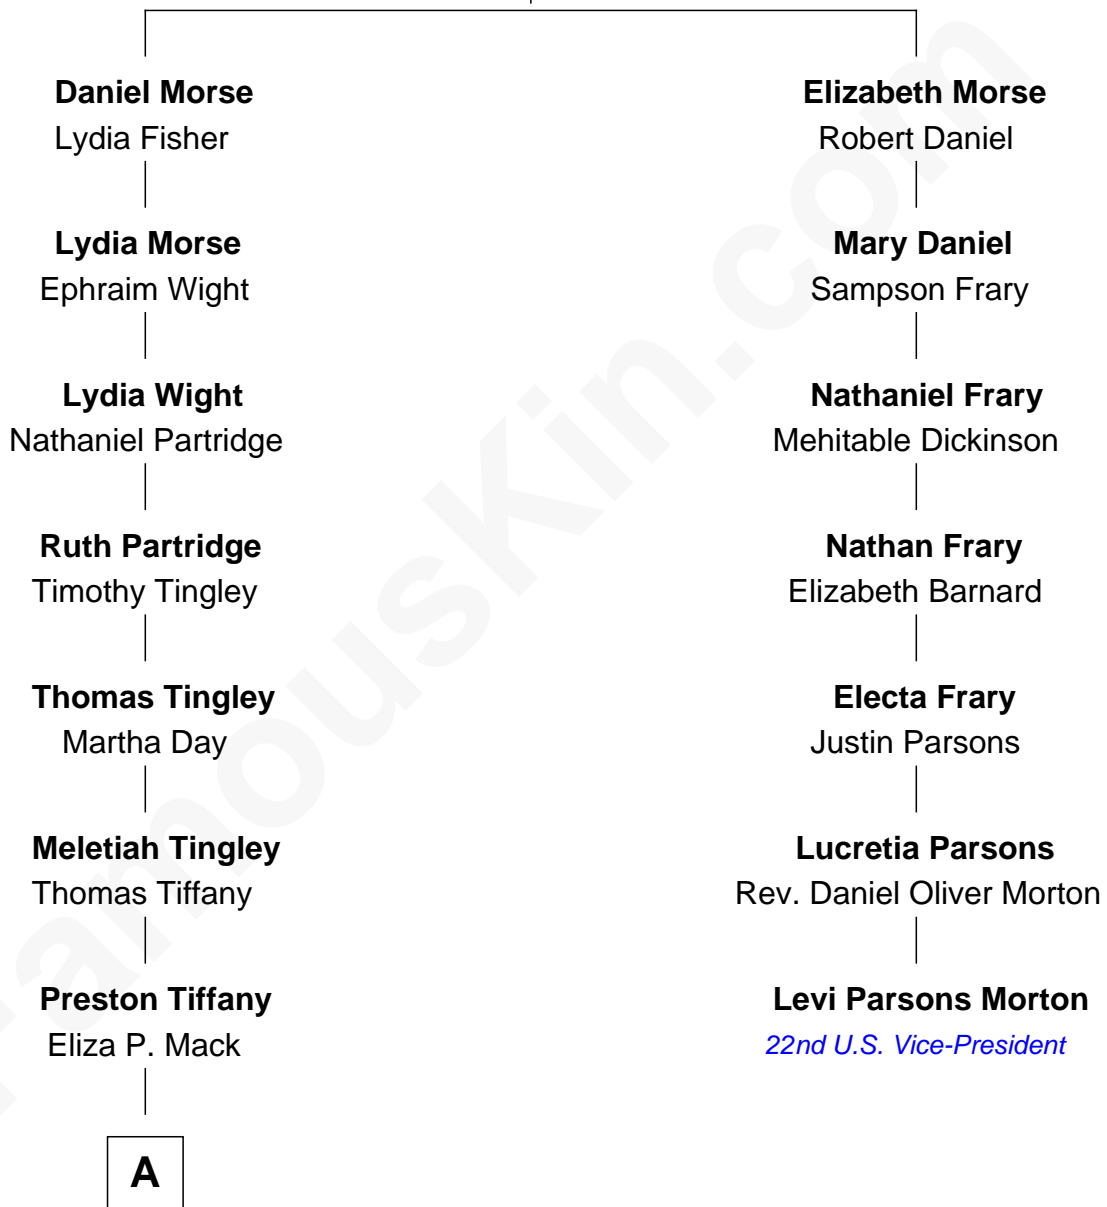

FamousKin.com Relationship Chart of

Richard Gere

Movie Actor

6th cousin 5 times removed of

Levi Parsons Morton

22nd U.S. Vice-President

Samuel Morse

Elizabeth Jasper

A

—
Elisha Thomas Tiffany

Julia Anne Hempstead

—
Nelson Leroy Tiffany

Evaline Harriet Williams

—
William Stanton Tiffany

Anna Rebecca Stevens

—
Doris Anna Tiffany