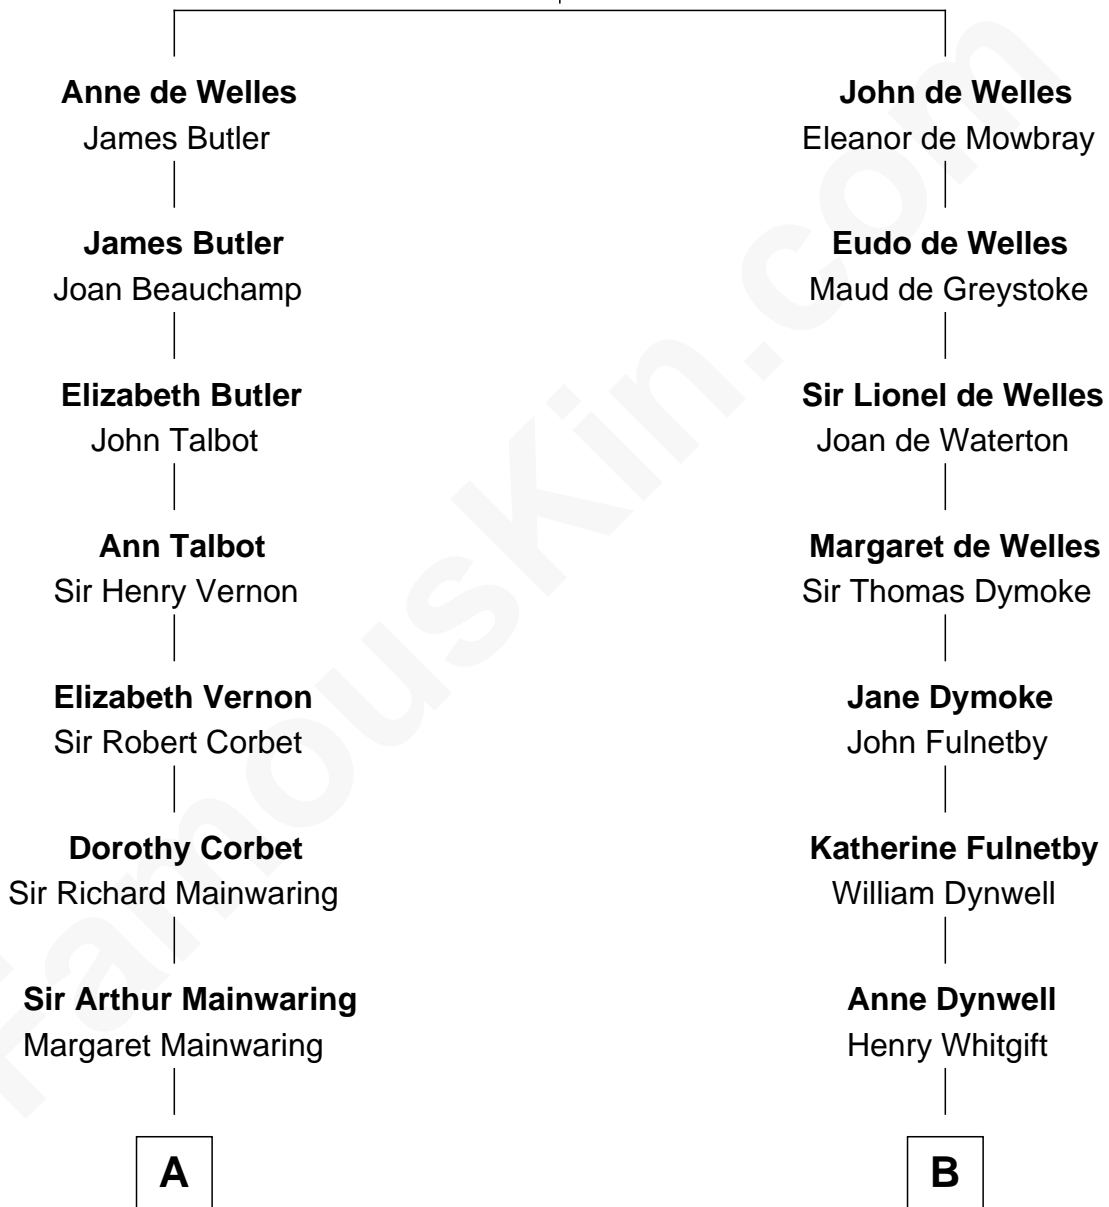

## Relationship Chart of

**Richard Gere**

*Movie Actor*

18th cousin 3 times removed of

**Ray Bradbury**

*Author of The Martian Chronicles*

**John de Welles**

Maud de Roos

**C**

**Julia Anne Hempstead**  
Elisha Thomas Tiffany

**Nelson Leroy Tiffany**  
Evaline Harriet Williams

**William Stanton Tiffany**  
Anna Rebecca Stevens

**Doris Anna Tiffany**  
Homer George Gere

**Richard Gere**  
*Movie Actor*

**D**

**Leonard Spaulding Bradbury**  
Esther Marie Moberg

**Ray Bradbury**  
*Author of The Martian Chronicles*

FamousKin.com