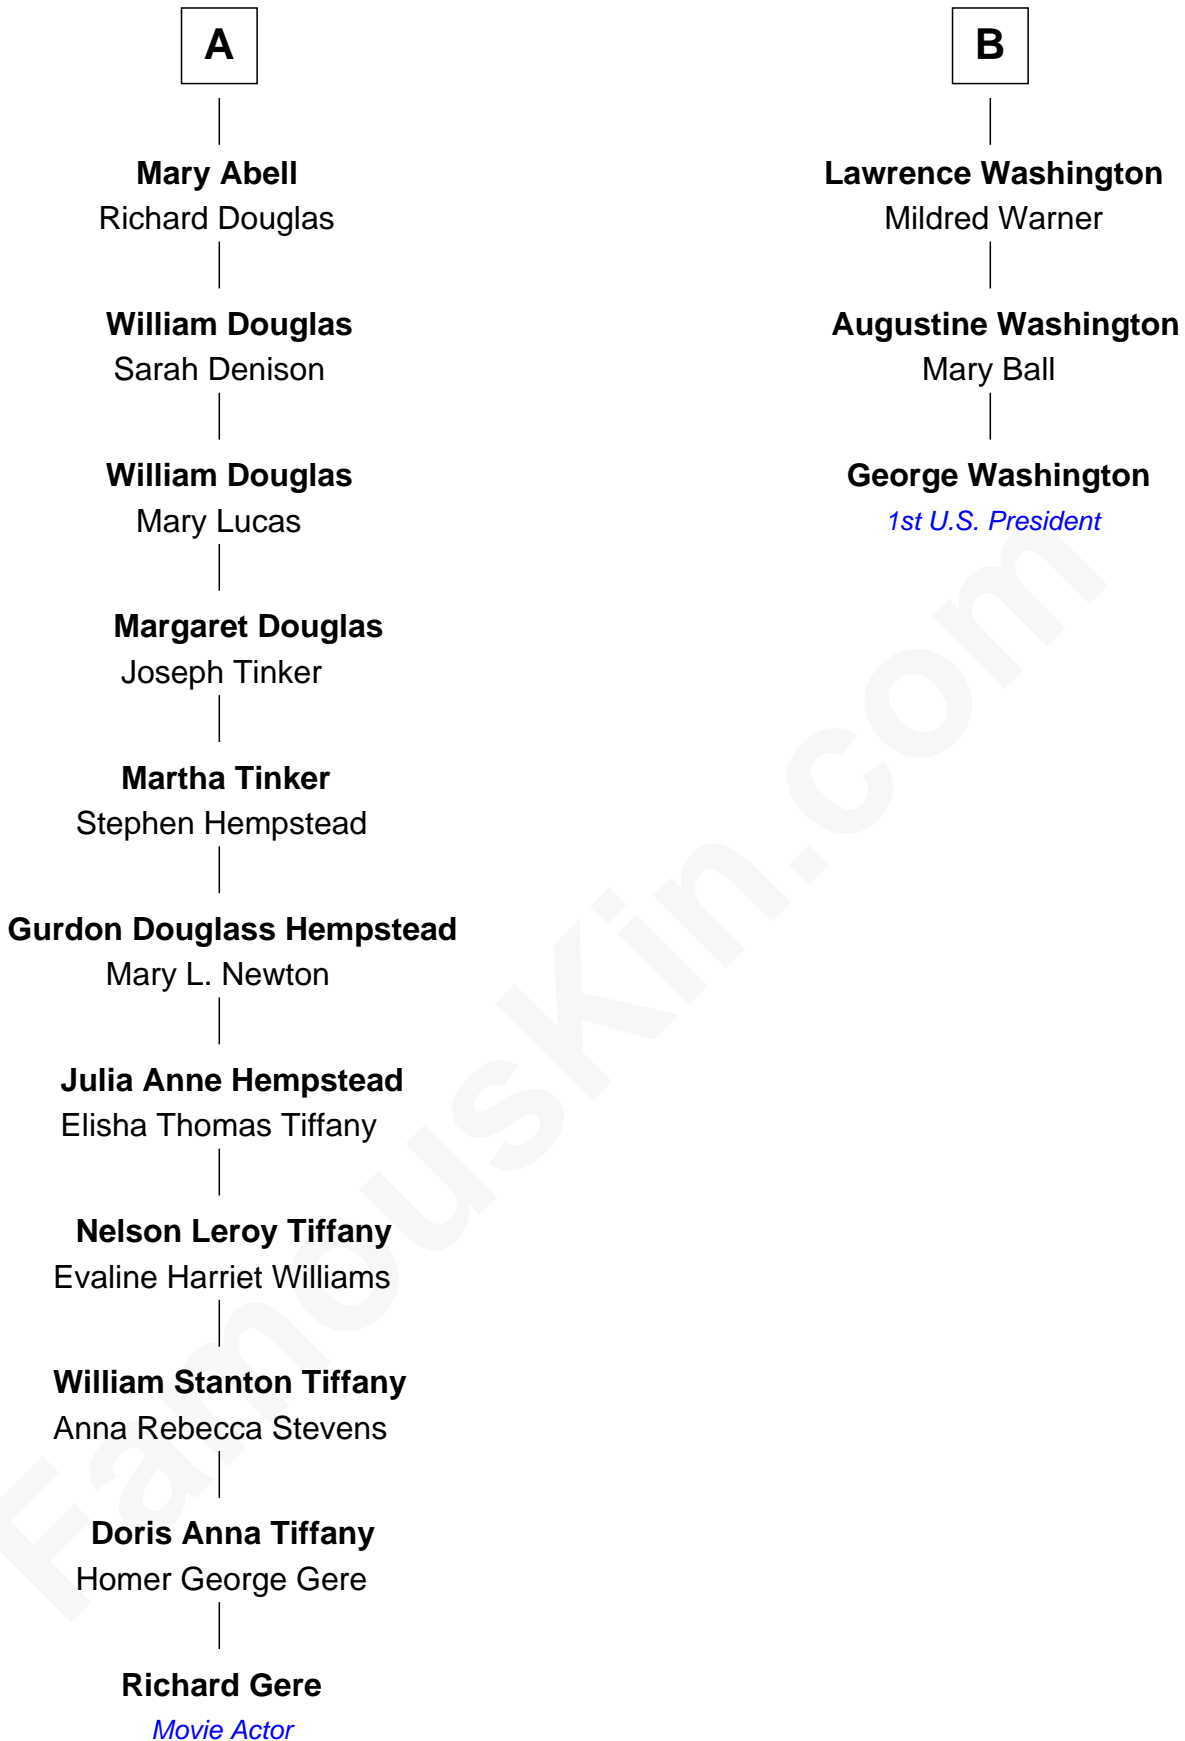

# FamousKin.com Relationship Chart of

**Richard Gere**

*Movie Actor*

9th cousin 8 times removed of

**George Washington**

*1st U.S. President*

**Sir John Sutton**  
Elizabeth Berkeley

**Jane Sutton**  
Thomas Mainwaring

**Cecily Mainwaring**  
John Cotton

**Sir George Cotton**  
Mary Onley

**Richard Cotton**  
Mary Mainwaring

**Frances Cotton**  
George Abell

**Robert Abell**  
Joanna - - - - -

**Caleb Abell**  
Margaret Post

**A**

**Sir Edmund Sutton**  
Joyce Tiptoft

**Sir John Sutton**  
Anne Clarell

**Margaret Sutton**  
John Butler

**William Butler**  
Margaret Greeke

**Margaret Butler**  
Lawrence Washington

**Rev. Lawrence Washington**  
Amphyllis Twigden

**John Washington**  
Anne Pope

**B**

Richard Gere photo by [Francesco \(spaceodissey\)](#) (CC BY 2.0)