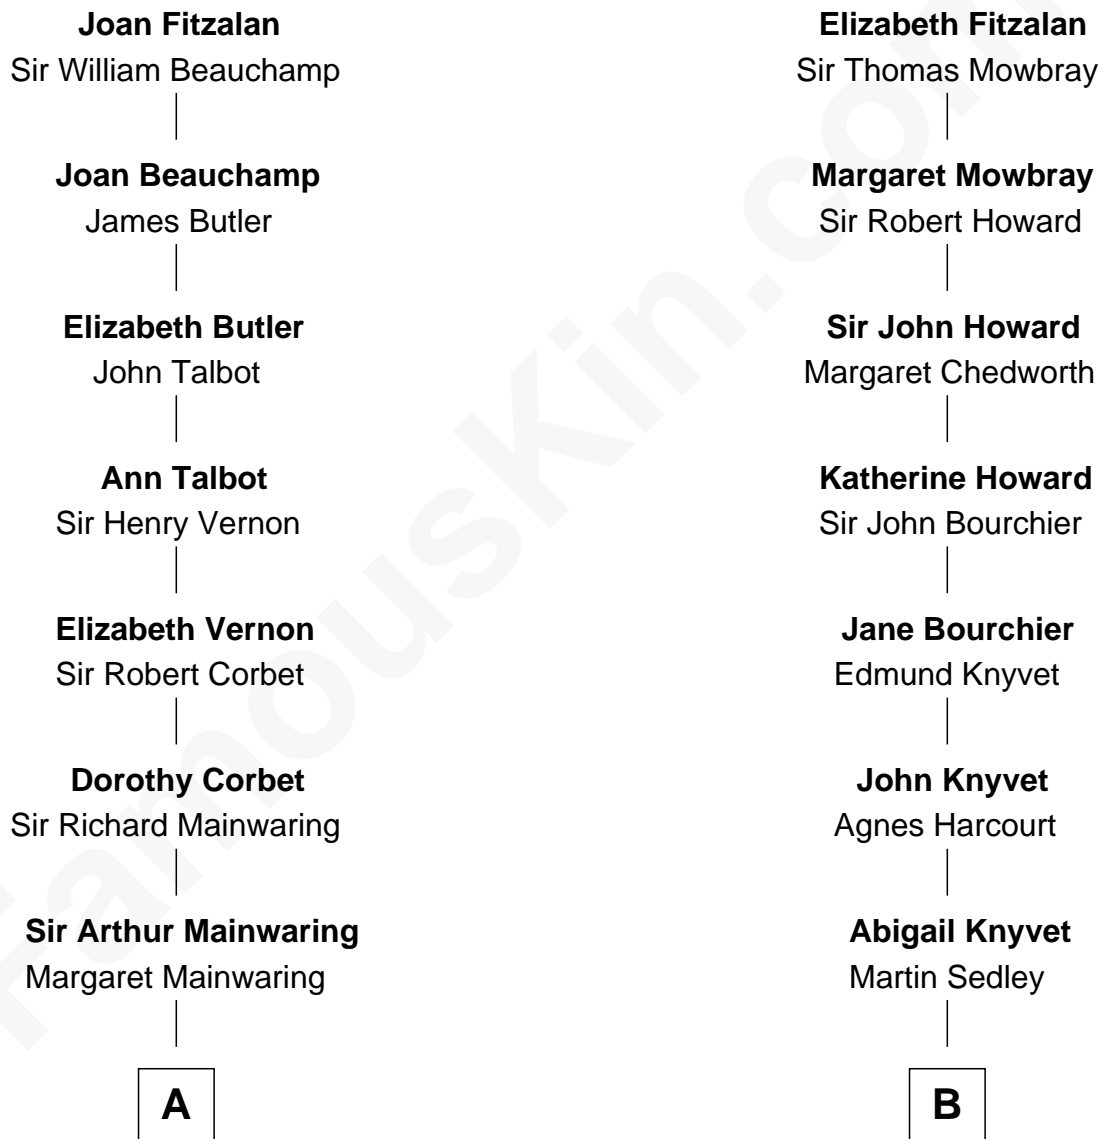

FamousKin.com Relationship Chart of

Richard Gere

Movie Actor

17th cousin 4 times removed of

Louis Auchincloss

Author

Sir Richard Fitzalan

Elizabeth de Bohun