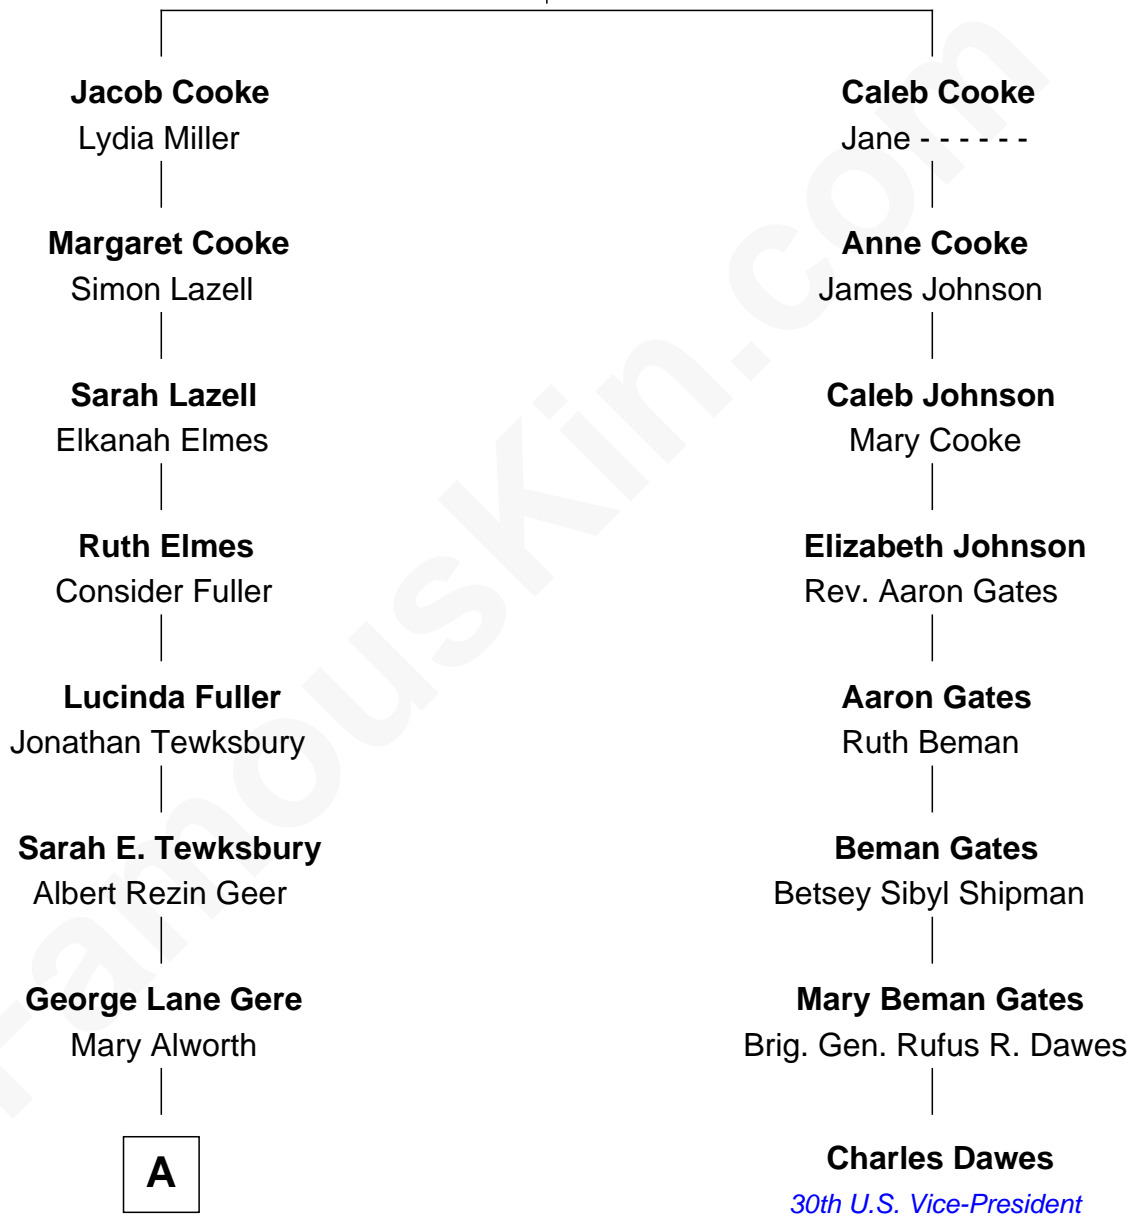

# FamousKin.com Relationship Chart of

**Richard Gere**

*Movie Actor*

7th cousin 2 times removed of

**Charles Dawes**

*30th U.S. Vice-President*

**Jacob Cooke**  
Damaris Hopkins

A

Albert William Gere  
Hazel Marjorie Snover

Homer George Gere  
Doris Anna Tiffany

Richard Gere  
*Movie Actor*

FamousKin.com