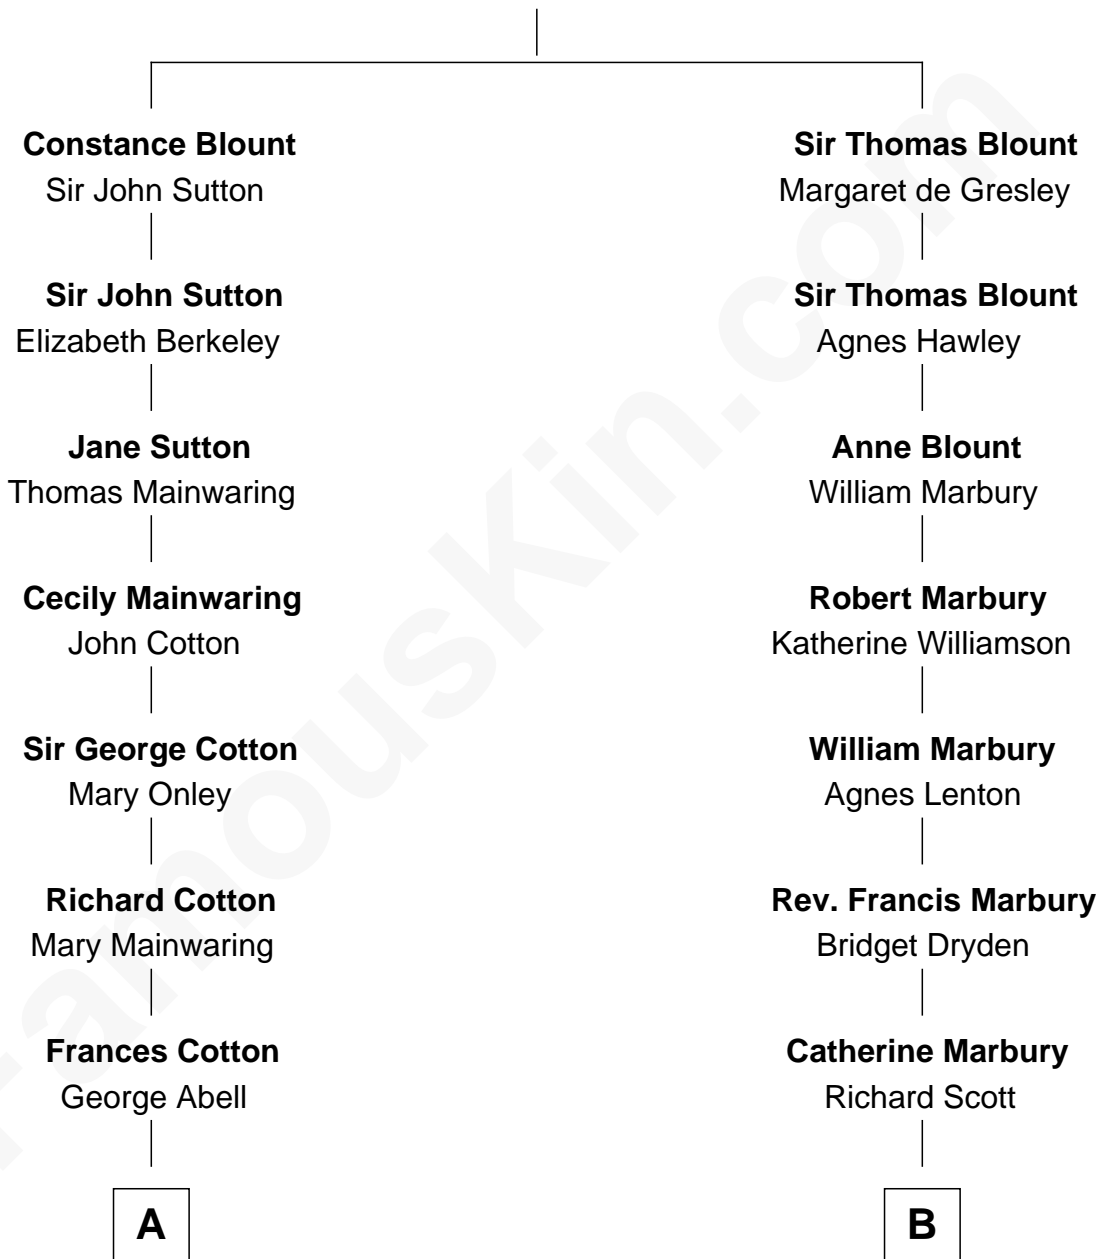

FamousKin.com Relationship Chart of

Richard Gere

Movie Actor

14th cousin 5 times removed of

Hetty Green

"The Witch of Wall Street"

Sir Walter Blount

Sancha de Ayala

C

—
William Stanton Tiffany
Anna Rebecca Stevens

—
Doris Anna Tiffany
Homer George Gere

—
Richard Gere
Movie Actor

FamousKin.com