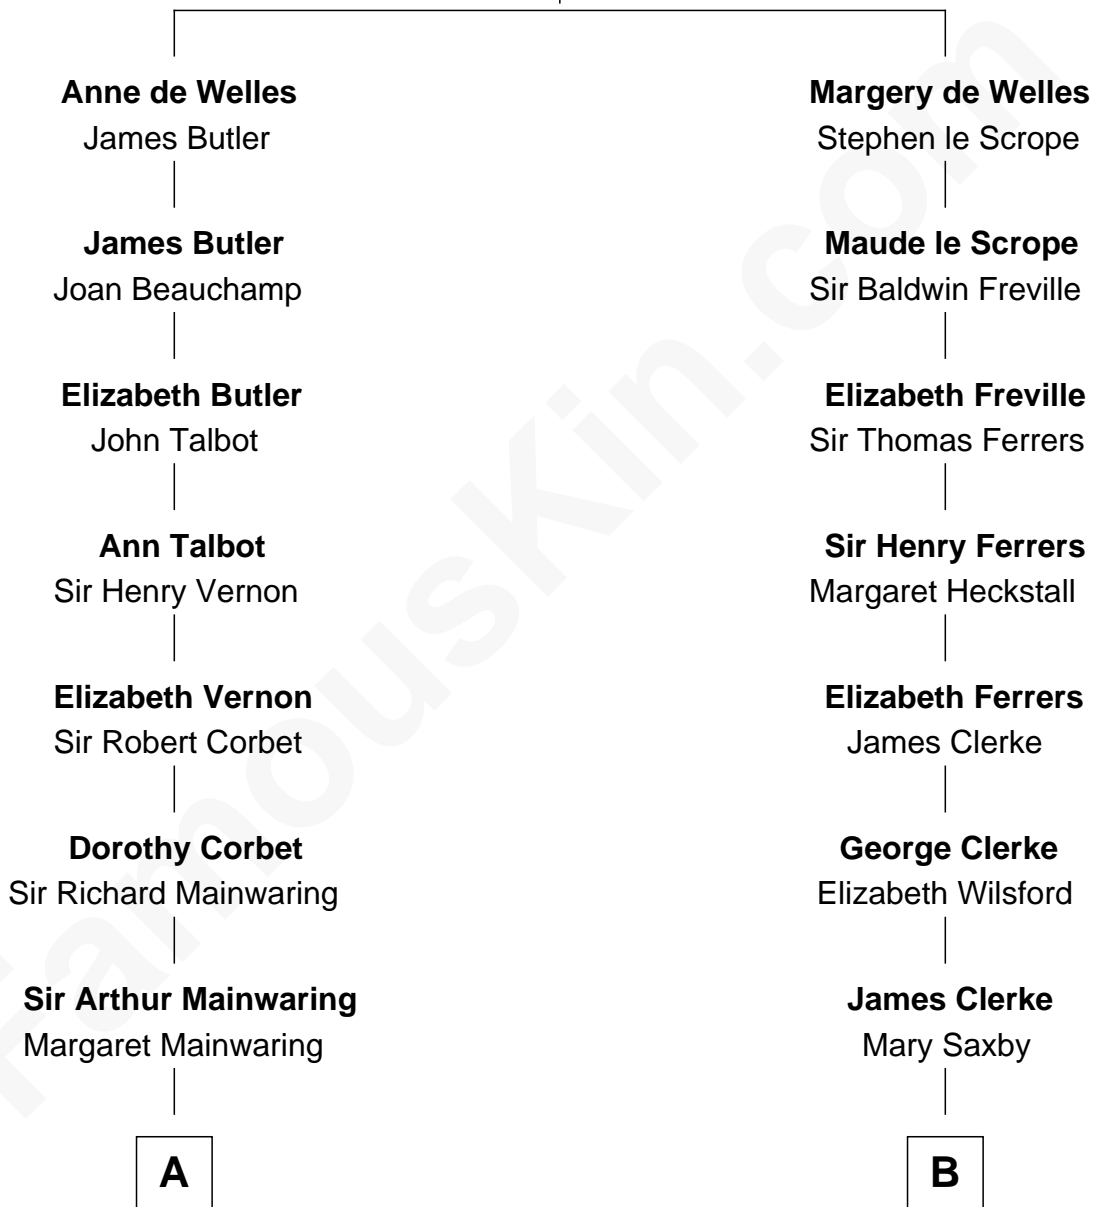

FamousKin.com Relationship Chart of

Richard Gere

Movie Actor

15th cousin 6 times removed of

Hetty Green

"The Witch of Wall Street"

John de Welles

Maud de Roos