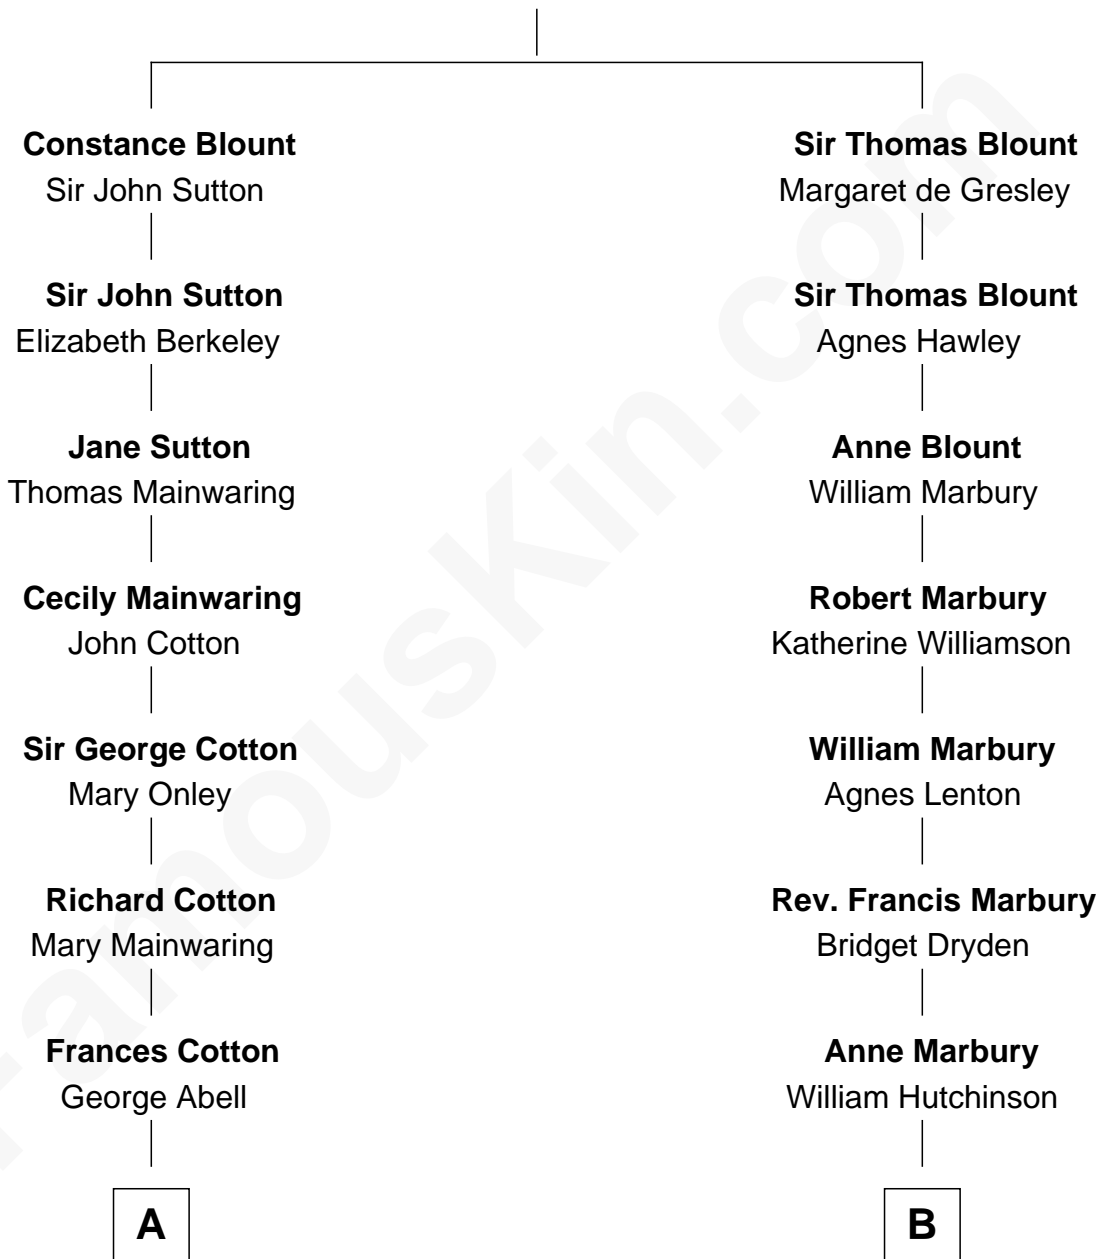

FamousKin.com Relationship Chart of

Richard Gere

Movie Actor

14th cousin 5 times removed of

Shanghai Pierce

Texas Cattleman

Sir Walter Blount

Sancha de Ayala

C

—
William Stanton Tiffany
Anna Rebecca Stevens

—
Doris Anna Tiffany
Homer George Gere

—
Richard Gere
Movie Actor

FamousKin.com