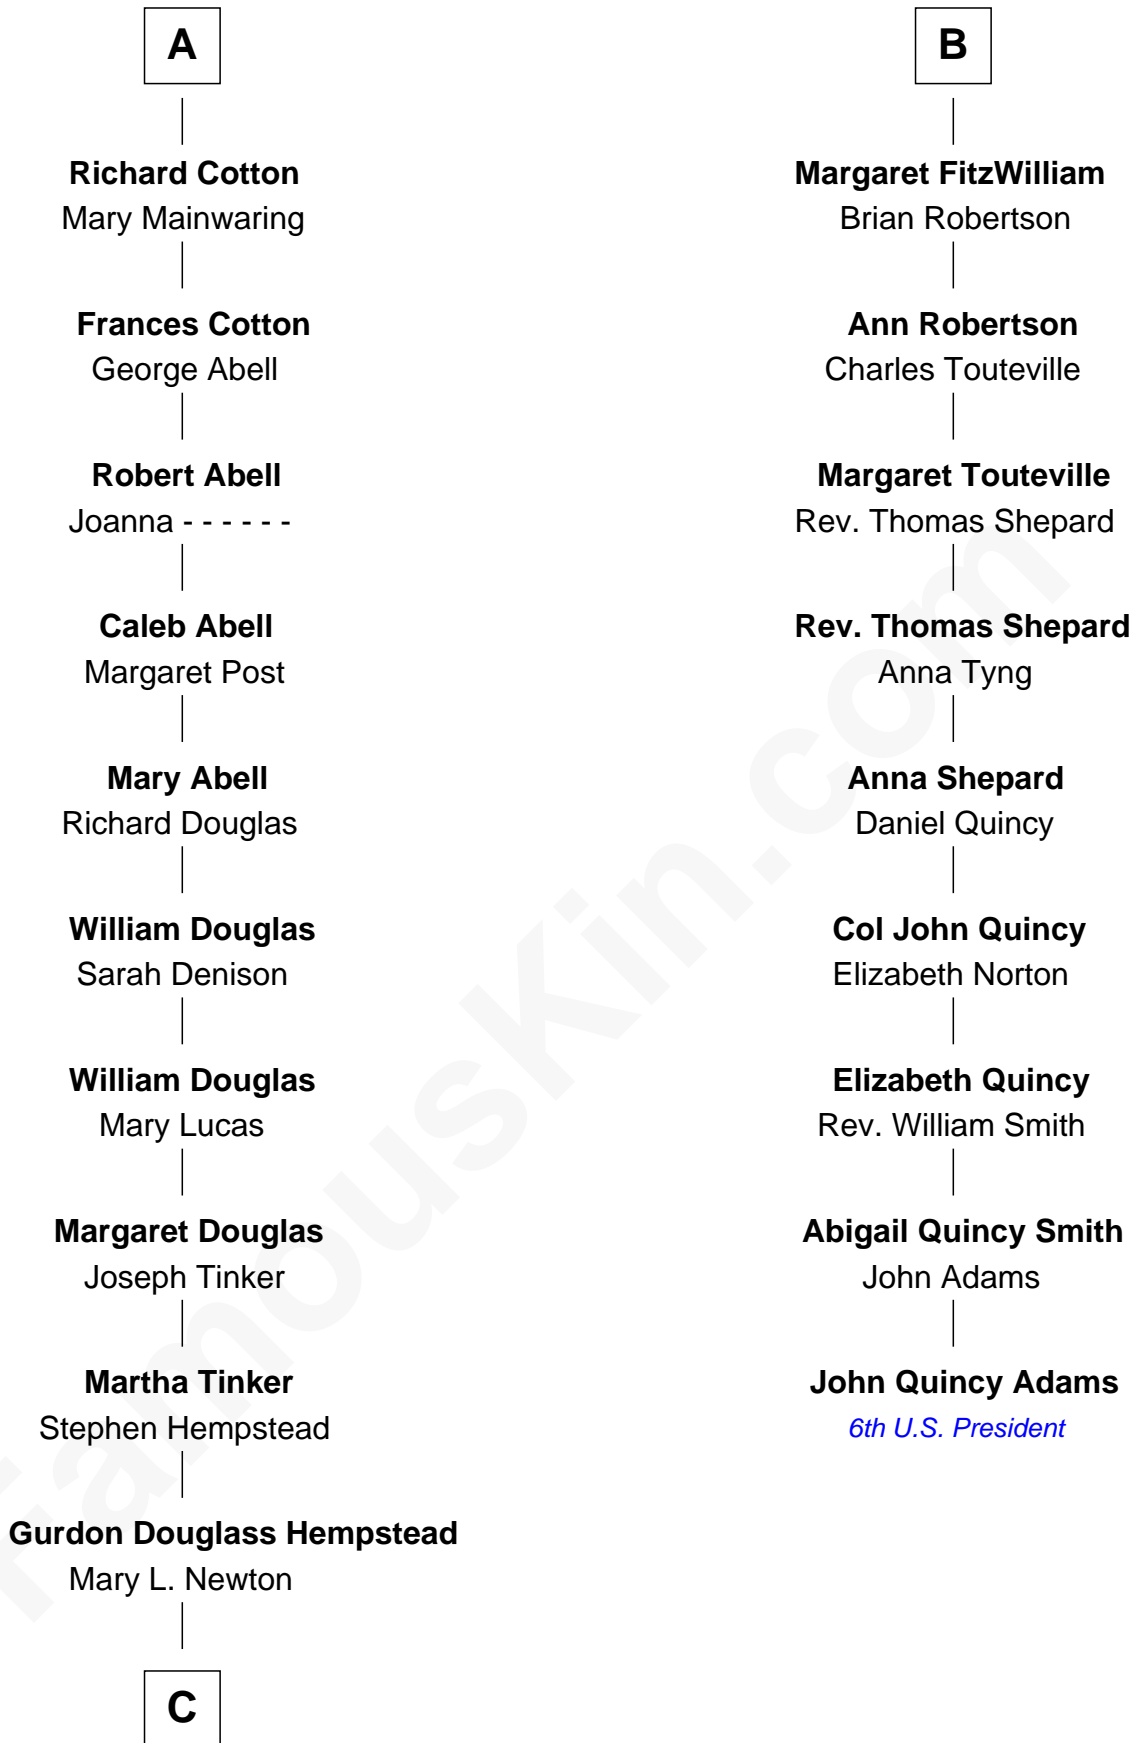

FamousKin.com
Relationship Chart of
Richard Gere
Movie Actor

15th cousin 6 times removed of
John Quincy Adams
6th U.S. President

Eudo la Zouche
 Milicent de Cantilupe

Eve la Zouche
 Sir Maurice de Berkeley

Thomas de Berkeley
 Katherine de Clyvedon

Sir John Berkeley
 Elizabeth Betteshorne

Elizabeth Berkeley
 Sir John Sutton

Jane Sutton
 Thomas Mainwaring

Cecily Mainwaring
 John Cotton

Sir George Cotton
 Mary Onley

A

Lucy Zouche
 Thomas de Greene

Sir Henry Greene
 Katherine Drayton

Sir Henry de Greene
 Matilda de Mauduit

Eleanor Greene
 Sir John FitzWilliam

John FitzWilliam
 Helen Villiers

Sir William FitzWilliam
 Anne Hawes

Richard FitzWilliam
 Elizabeth Knyvet

B

C

Julia Anne Hempstead

Elisha Thomas Tiffany

Nelson Leroy Tiffany

Evaline Harriet Williams

William Stanton Tiffany