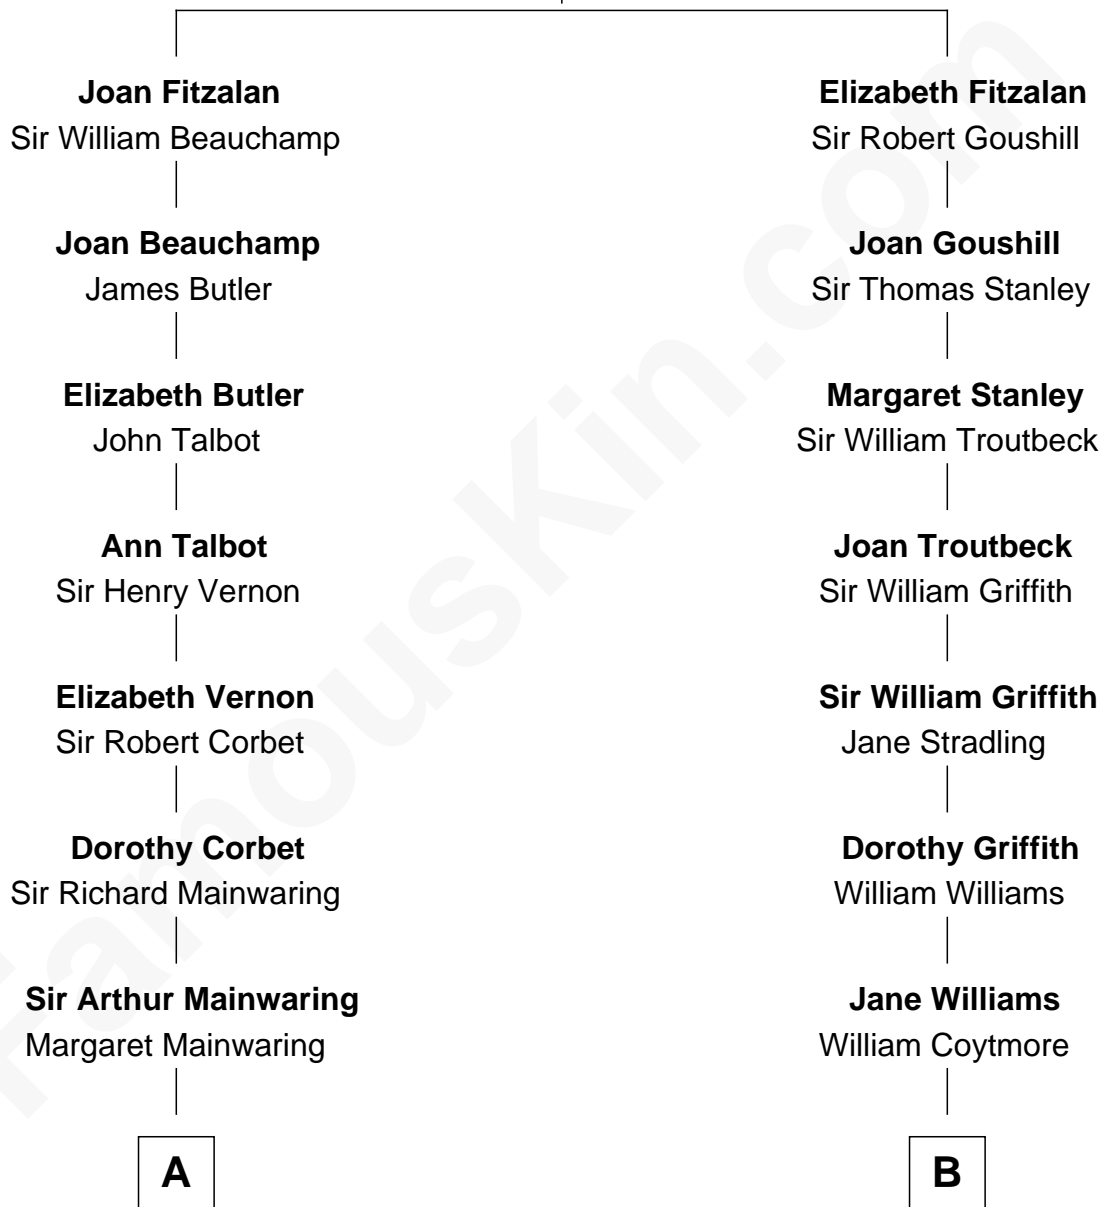

FamousKin.com
Relationship Chart of
Richard Gere
Movie Actor

14th cousin 7 times removed of
John Quincy Adams
6th U.S. President

Sir Richard Fitzalan
 Elizabeth de Bohun

C

Julia Anne Hempstead

Elisha Thomas Tiffany

Nelson Leroy Tiffany

Evaline Harriet Williams

William Stanton Tiffany

Anna Rebecca Stevens

Doris Anna Tiffany

Homer George Gere

Richard Gere

Movie Actor