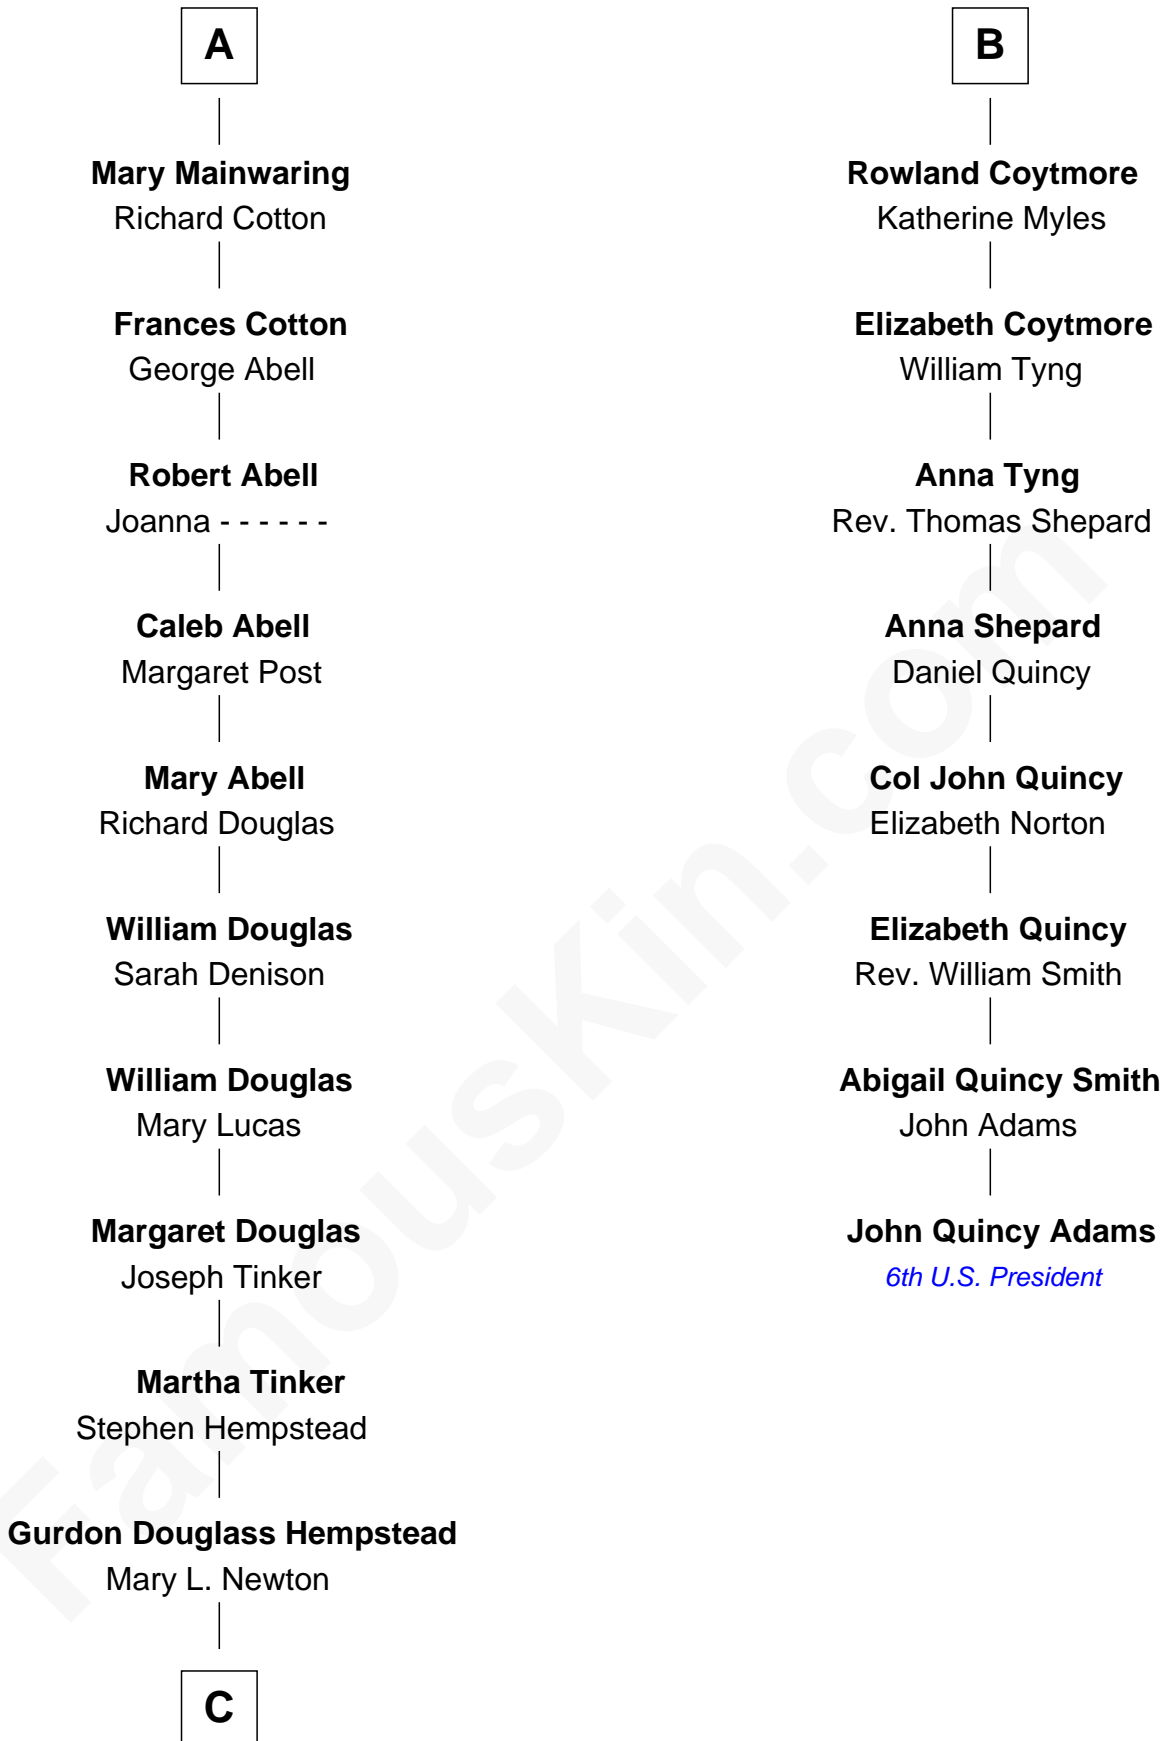

FamousKin.com
Relationship Chart of
Richard Gere
Movie Actor

14th cousin 7 times removed of
John Quincy Adams
6th U.S. President

Sir Richard Fitzalan
 Elizabeth de Bohun

C

Julia Anne Hempstead

Elisha Thomas Tiffany

Nelson Leroy Tiffany

Evaline Harriet Williams

William Stanton Tiffany

Anna Rebecca Stevens

Doris Anna Tiffany

Homer George Gere

Richard Gere

Movie Actor