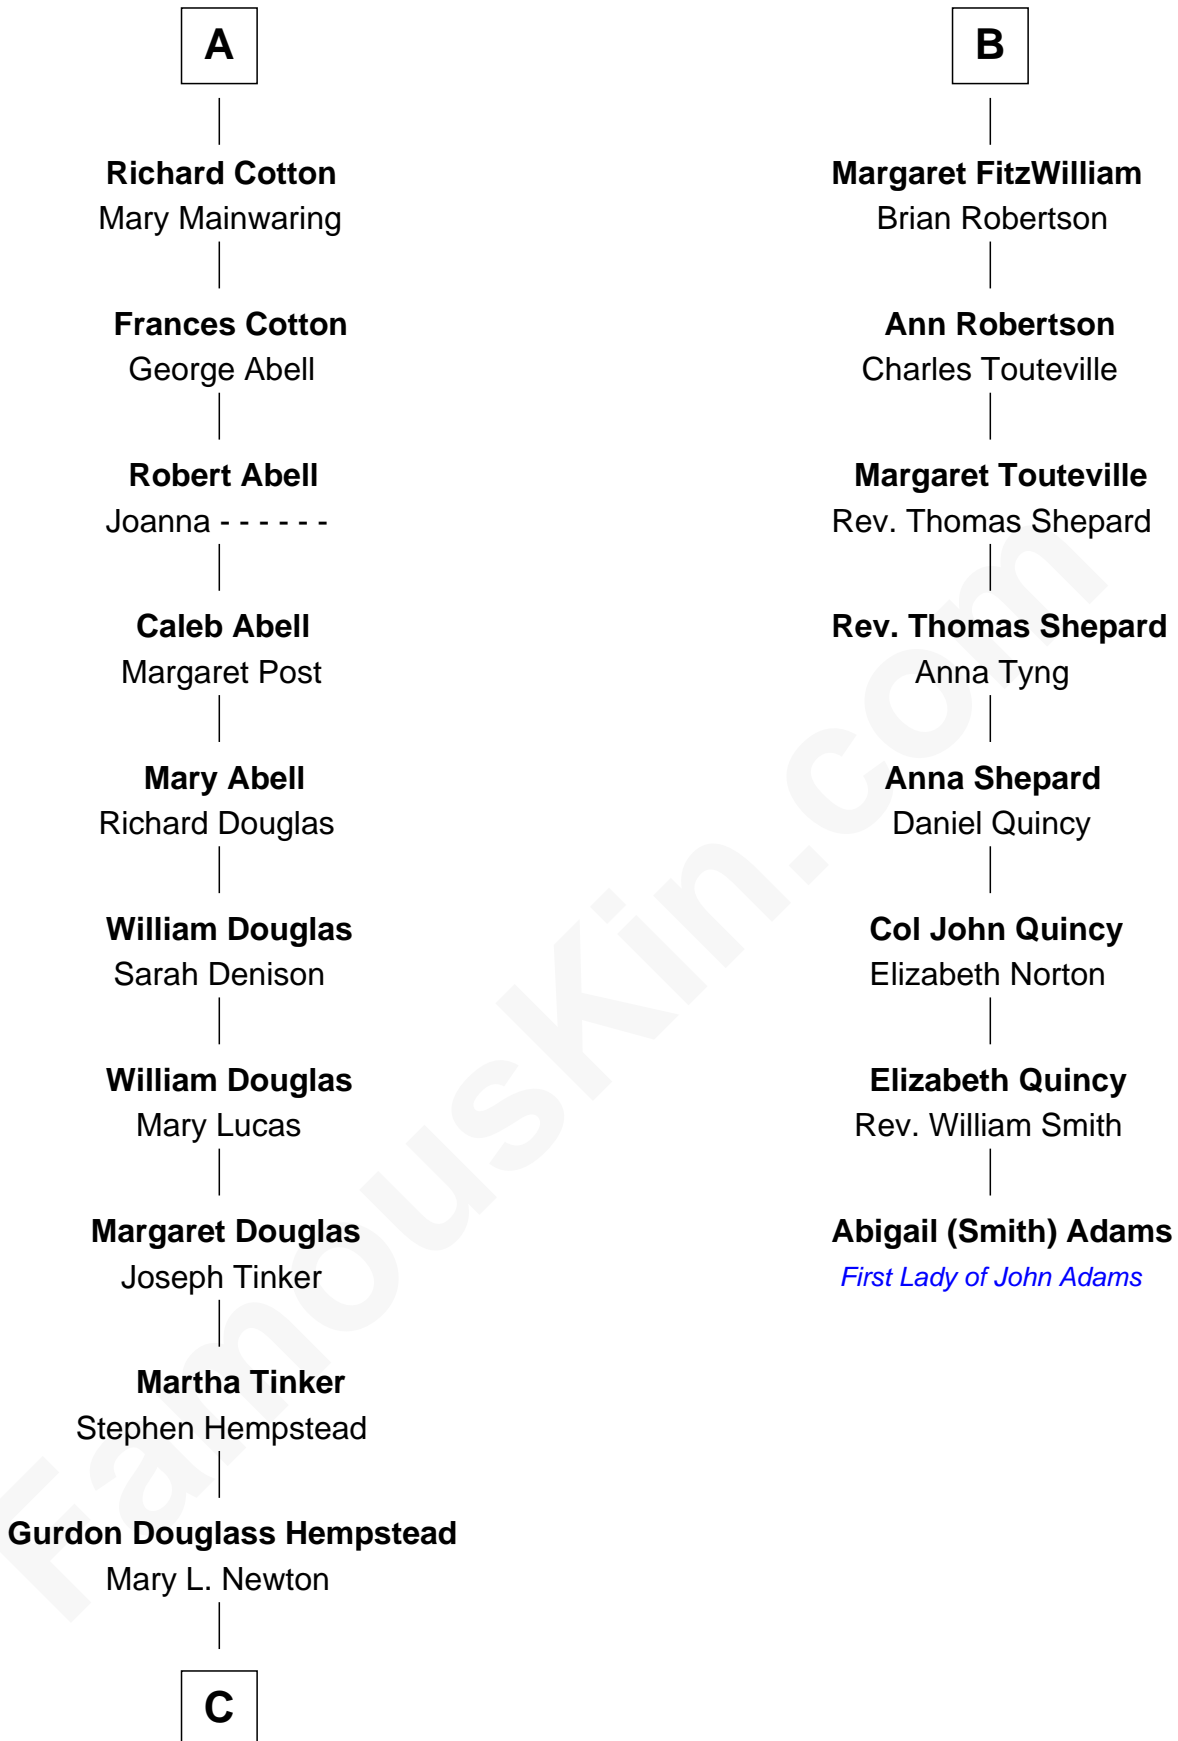

FamousKin.com
Relationship Chart of
Richard Gere
Movie Actor

14th cousin 7 times removed of

Abigail (Smith) Adams
First Lady of President John Adams

C

—
Julia Anne Hempstead

Elisha Thomas Tiffany

—
Nelson Leroy Tiffany

Evaline Harriet Williams

—
William Stanton Tiffany

Anna Rebecca Stevens

—
Doris Anna Tiffany

Homer George Gere

—
Richard Gere

Movie Actor

FamousKin.com