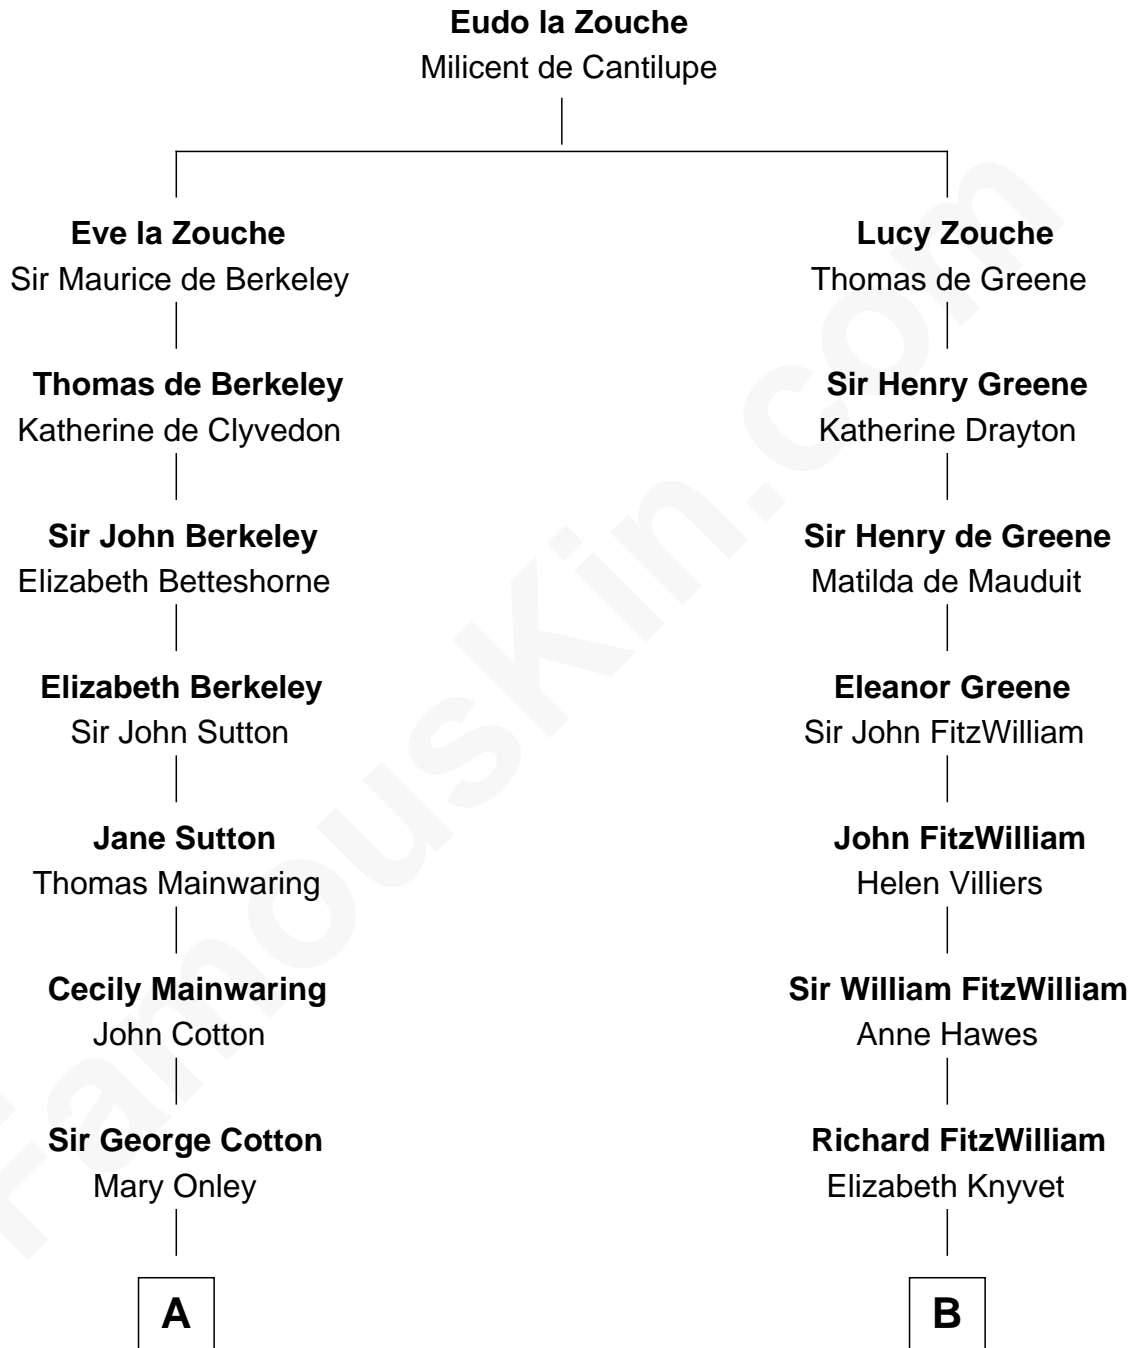

FamousKin.com
Relationship Chart of
Richard Gere
Movie Actor

14th cousin 7 times removed of

Abigail (Smith) Adams
First Lady of President John Adams

C

—
Julia Anne Hempstead

Elisha Thomas Tiffany

—
Nelson Leroy Tiffany

Evaline Harriet Williams

—
William Stanton Tiffany

Anna Rebecca Stevens

—
Doris Anna Tiffany

Homer George Gere

—
Richard Gere

Movie Actor

FamousKin.com