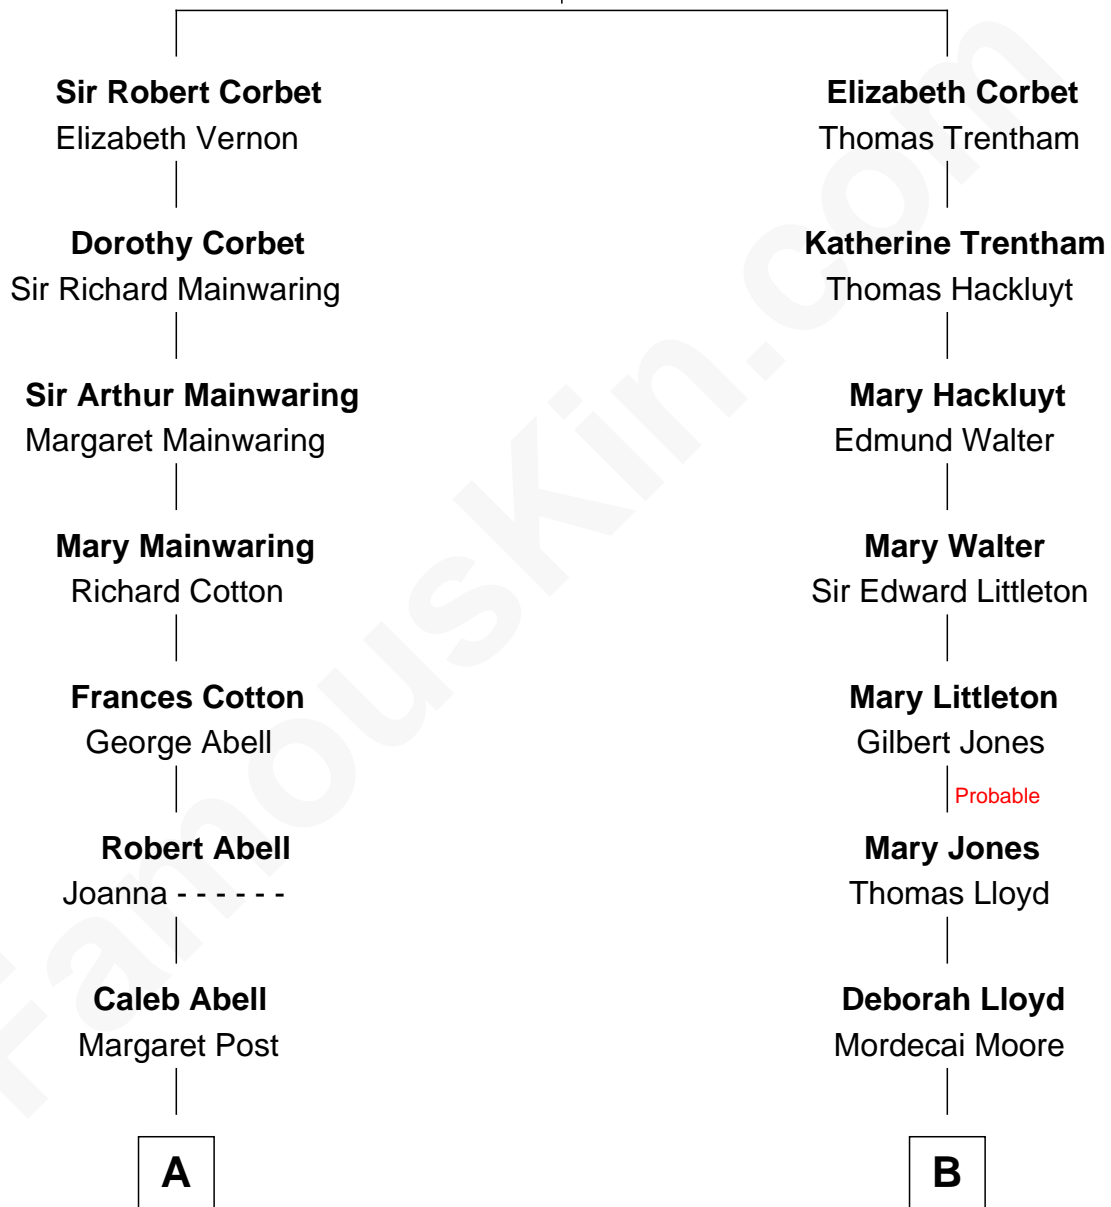

FamousKin.com Relationship Chart of

Richard Gere

Movie Actor

13th cousin 4 times removed of

Orson Welles

Radio, Stage, and Movie Actor

Sir Richard Corbet

Elizabeth Devereux

Richard Gere photo by [Francesco \(spaceodissey\)](#) (CC BY 2.0)