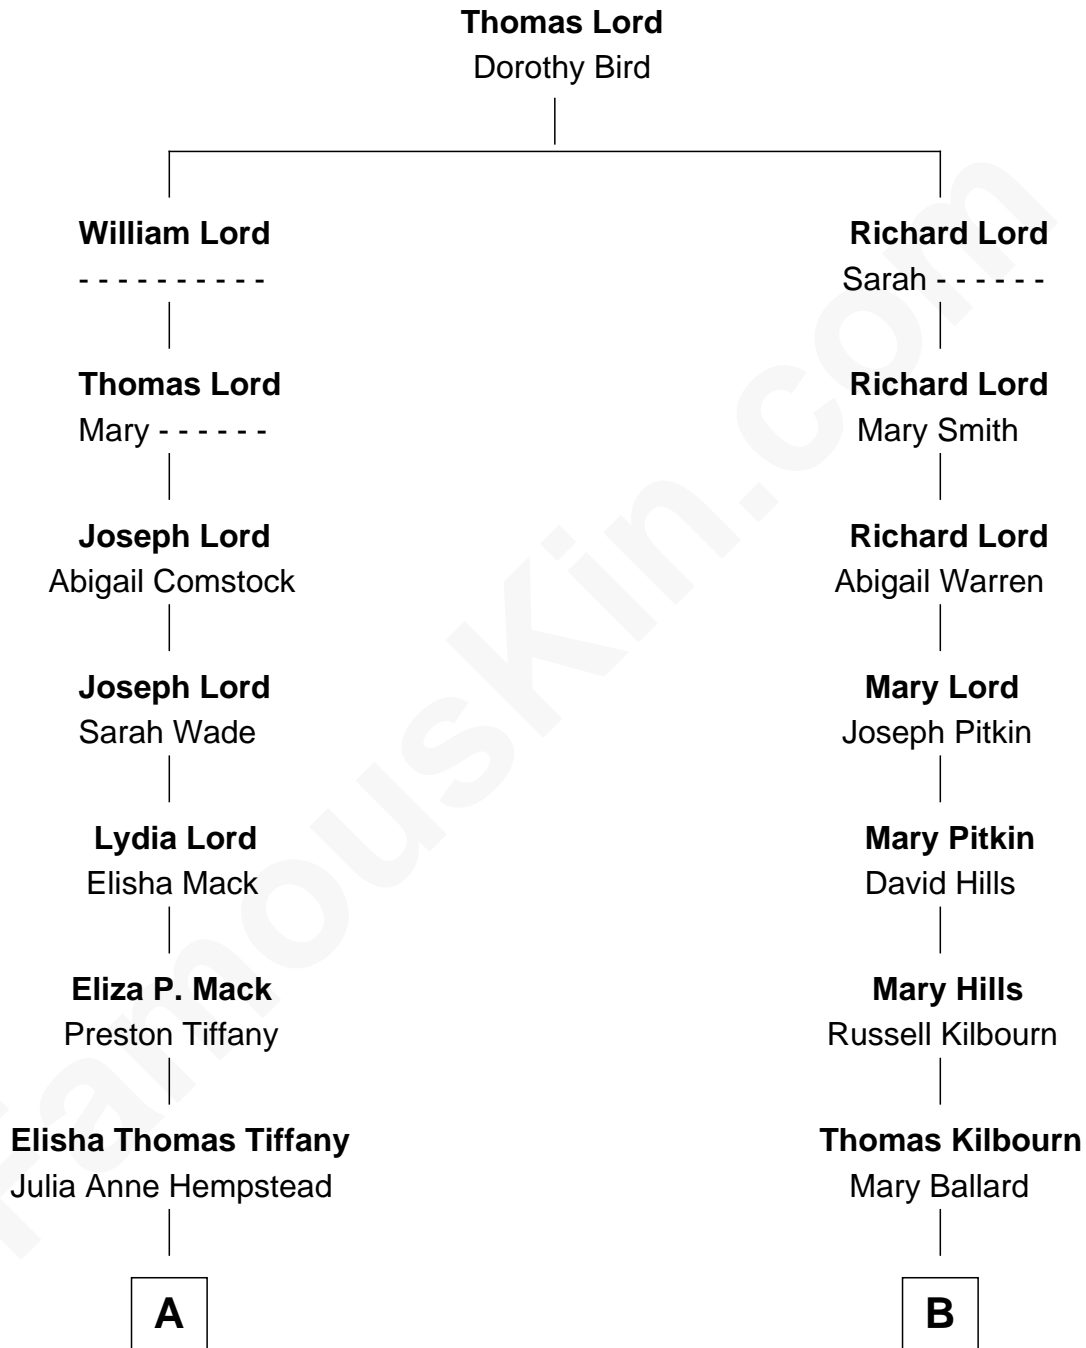

FamousKin.com Relationship Chart of

Richard Gere

Movie Actor

8th cousin 2 times removed of

George Eastman

Founder of Eastman Kodak Company

A

Nelson Leroy Tiffany
Evaline Harriet Williams

William Stanton Tiffany
Anna Rebecca Stevens

Doris Anna Tiffany
Homer George Gere

Richard Gere
Movie Actor

B

Maria Kilbourn
George Washington Eastman

George Eastman
Founder of Eastman Kodak Company

FamousKin.com