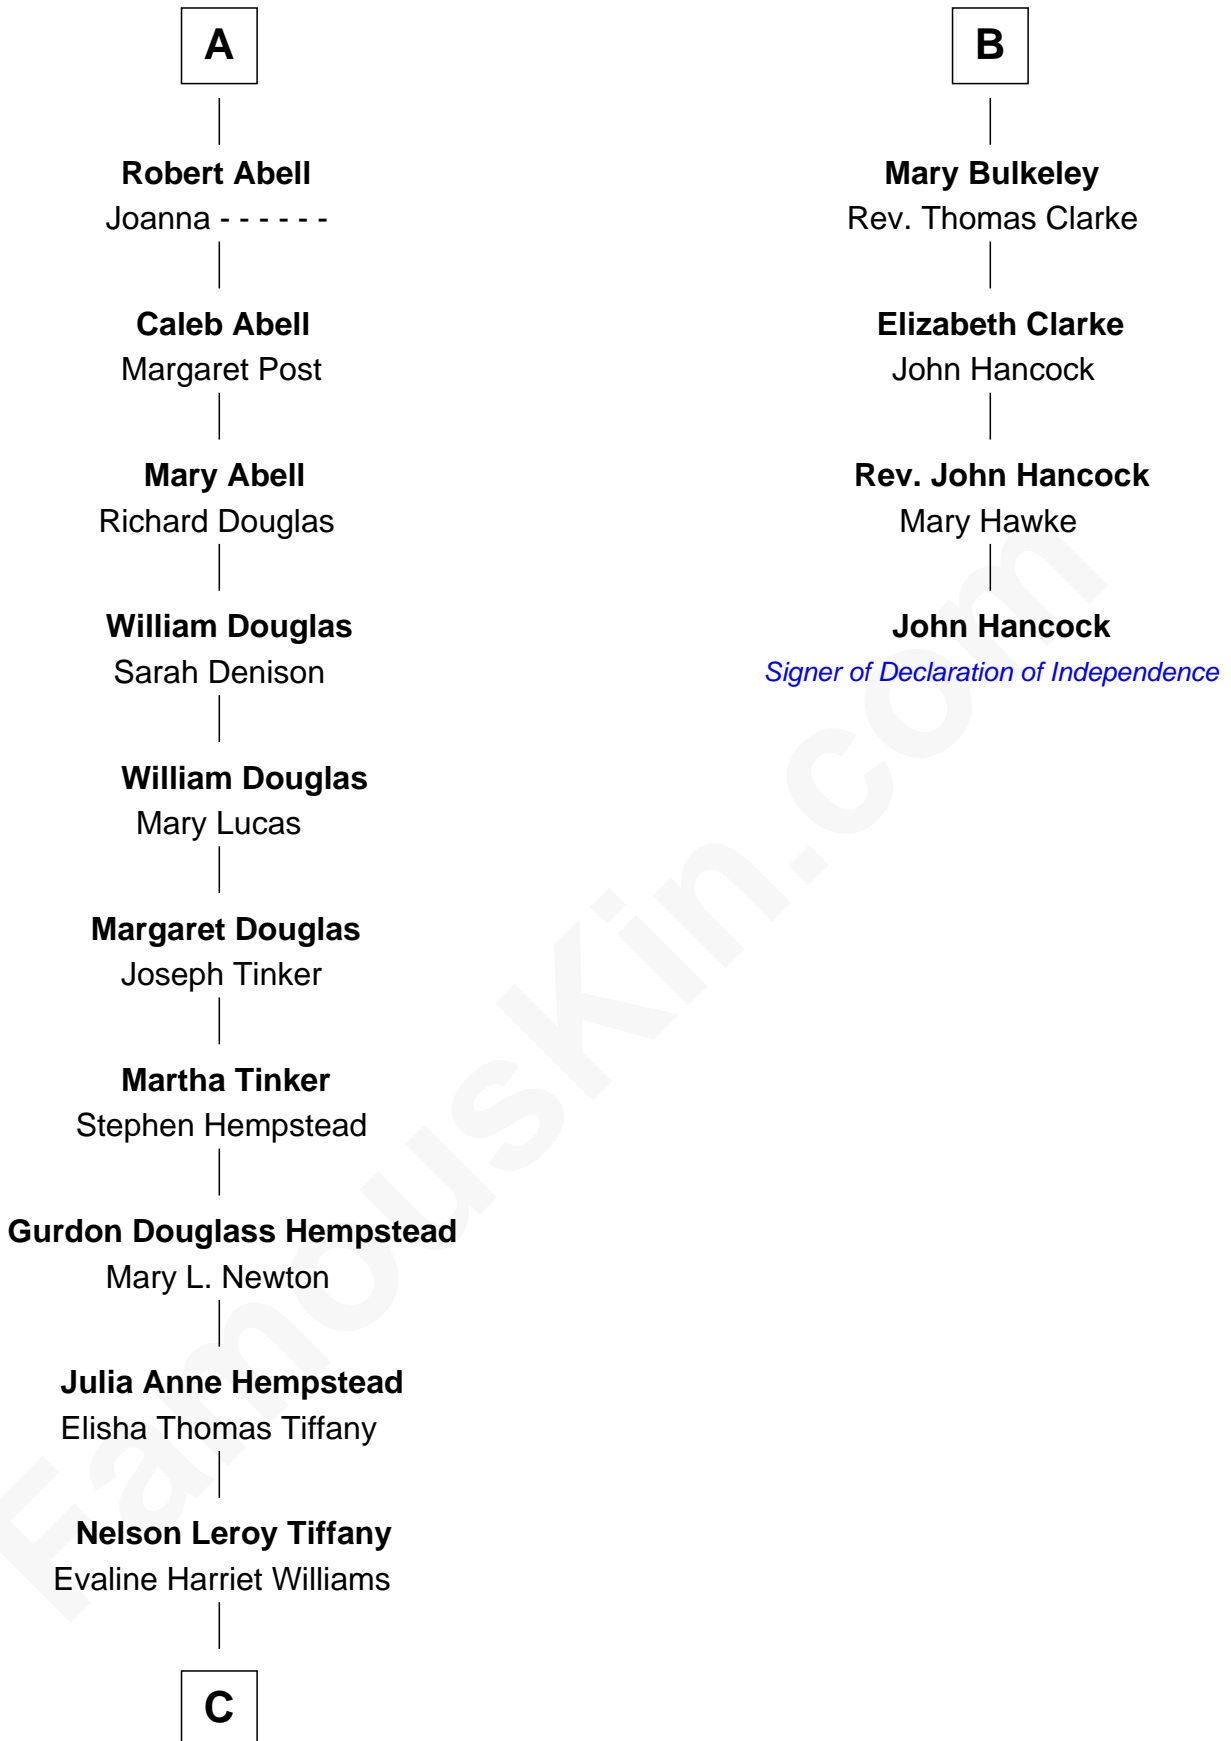

FamousKin.com Relationship Chart of

Richard Gere

Movie Actor

10th cousin 9 times removed of

John Hancock

Signer of the Declaration of Independence

Sir Robert Corbet

Margaret - - - - -

C

—
William Stanton Tiffany

Anna Rebecca Stevens

—
Doris Anna Tiffany

Homer George Gere

—
Richard Gere

Movie Actor

FamousKin.com