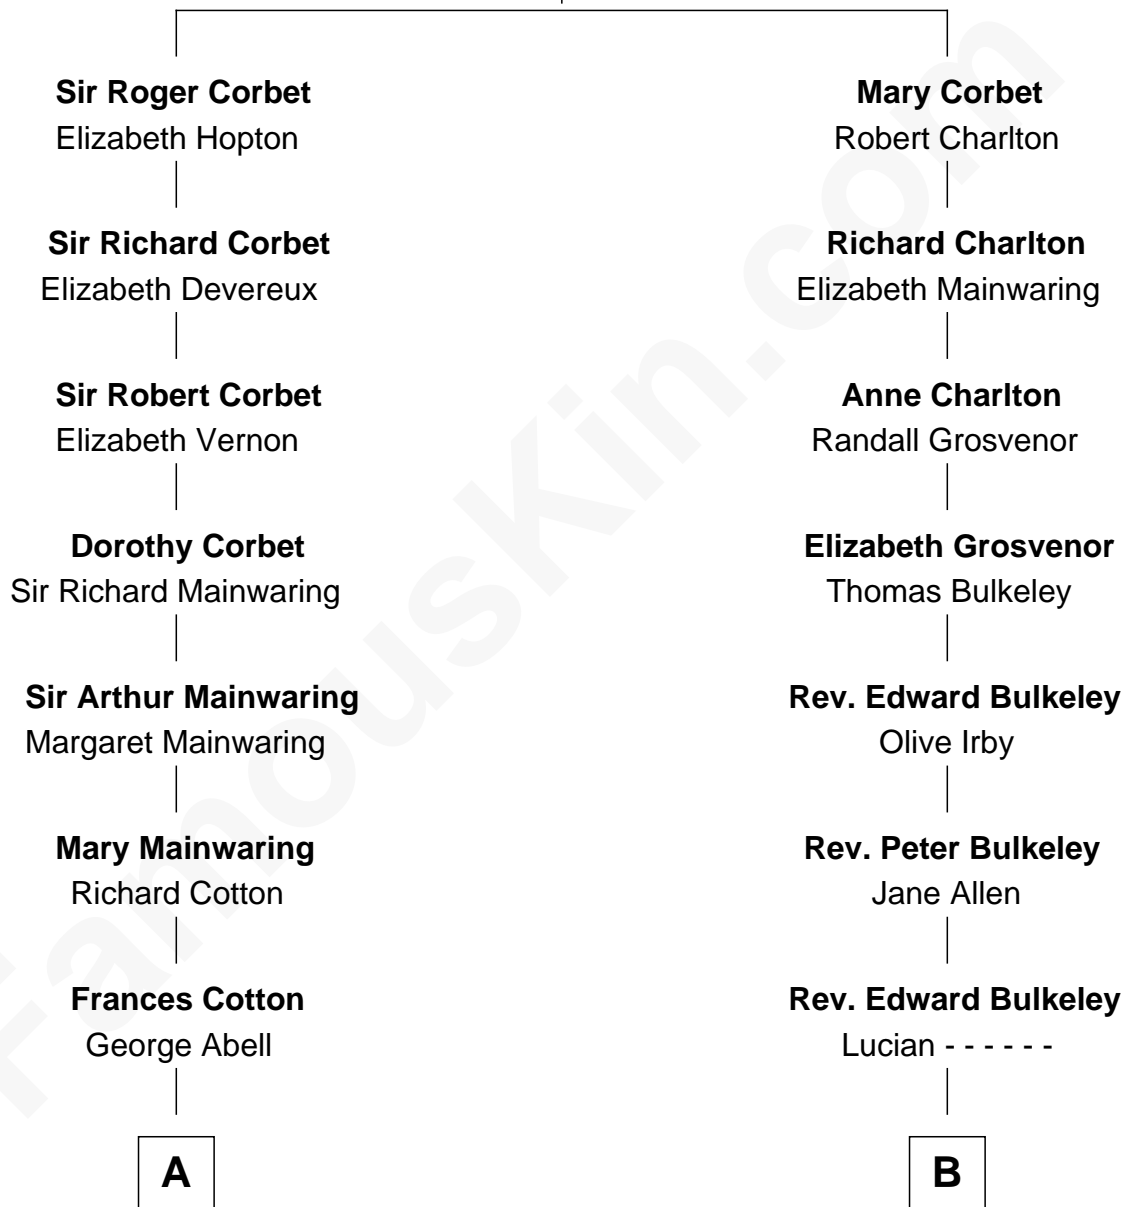

FamousKin.com Relationship Chart of

Richard Gere

Movie Actor

10th cousin 9 times removed of

John Hancock

Signer of the Declaration of Independence

Sir Robert Corbet

Margaret - - - - -

C

—
William Stanton Tiffany

Anna Rebecca Stevens

—
Doris Anna Tiffany

Homer George Gere

—
Richard Gere

Movie Actor

FamousKin.com