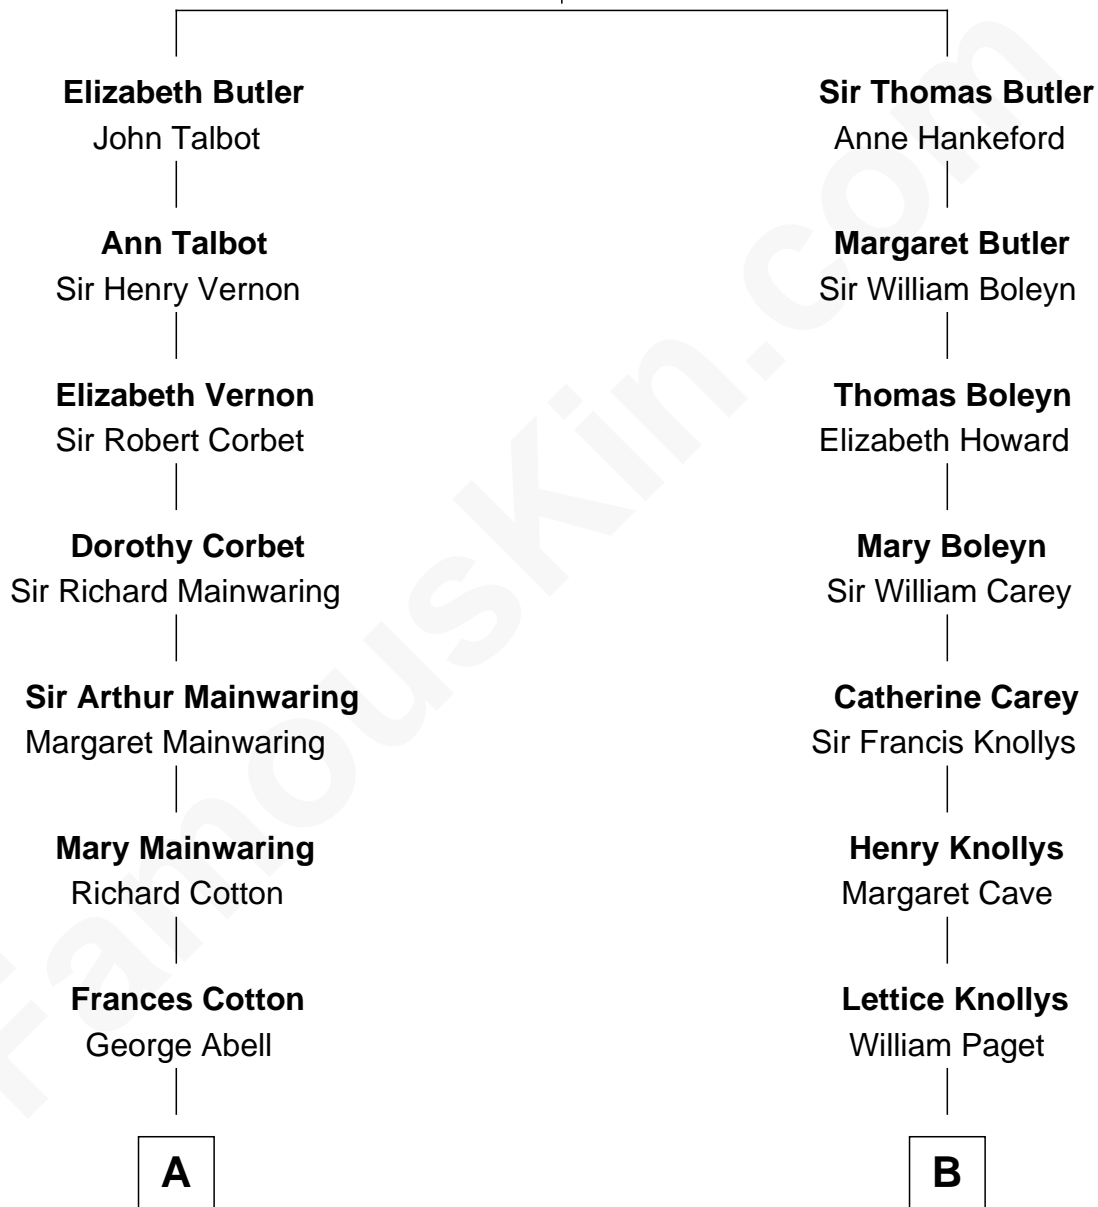

FamousKin.com Relationship Chart of

Richard Gere

Movie Actor

13th cousin 6 times removed of

Charles Darwin

Theory of Evolution

James Butler
Joan Beauchamp

C

—
William Stanton Tiffany

Anna Rebecca Stevens

—
Doris Anna Tiffany

Homer George Gere

—
Richard Gere

Movie Actor

FamousKin.com