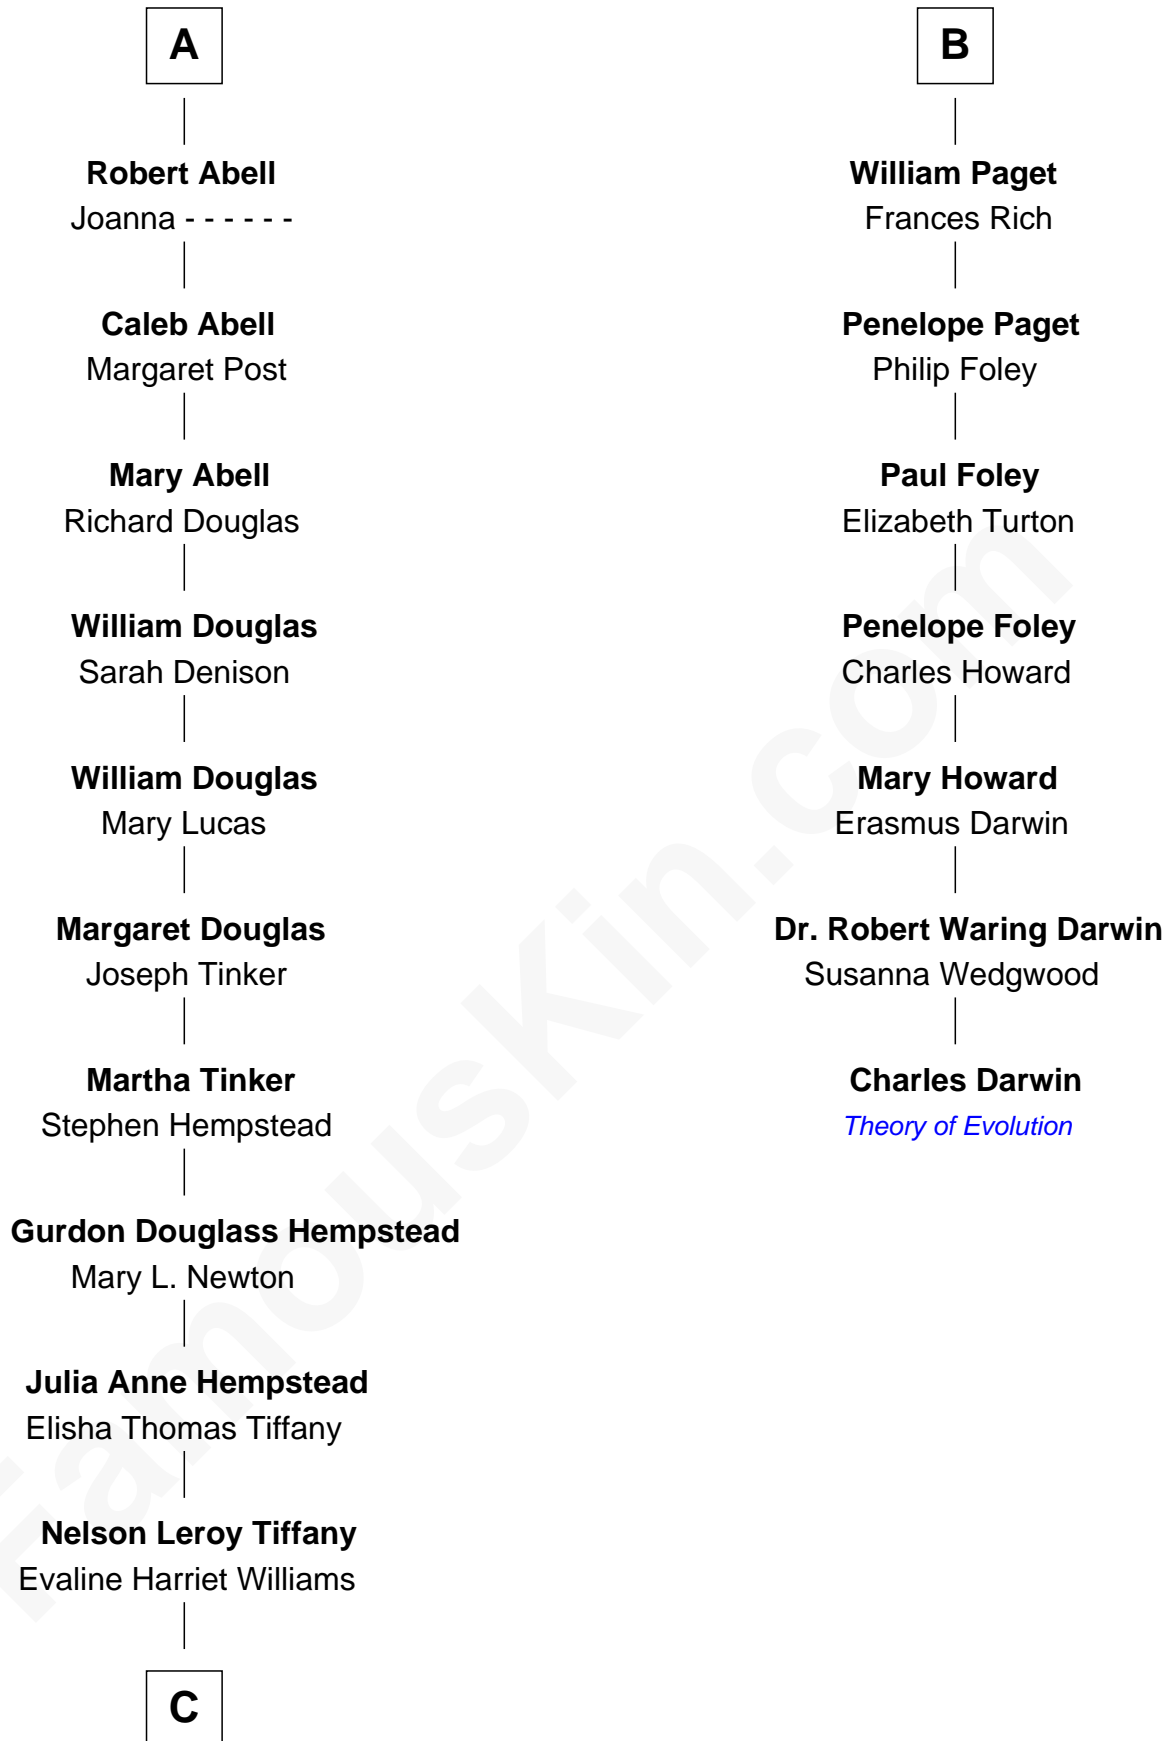

FamousKin.com Relationship Chart of

Richard Gere

Movie Actor

13th cousin 6 times removed of

Charles Darwin

Theory of Evolution

James Butler
Joan Beauchamp

C

—
William Stanton Tiffany

Anna Rebecca Stevens

—
Doris Anna Tiffany

Homer George Gere

—
Richard Gere

Movie Actor

FamousKin.com