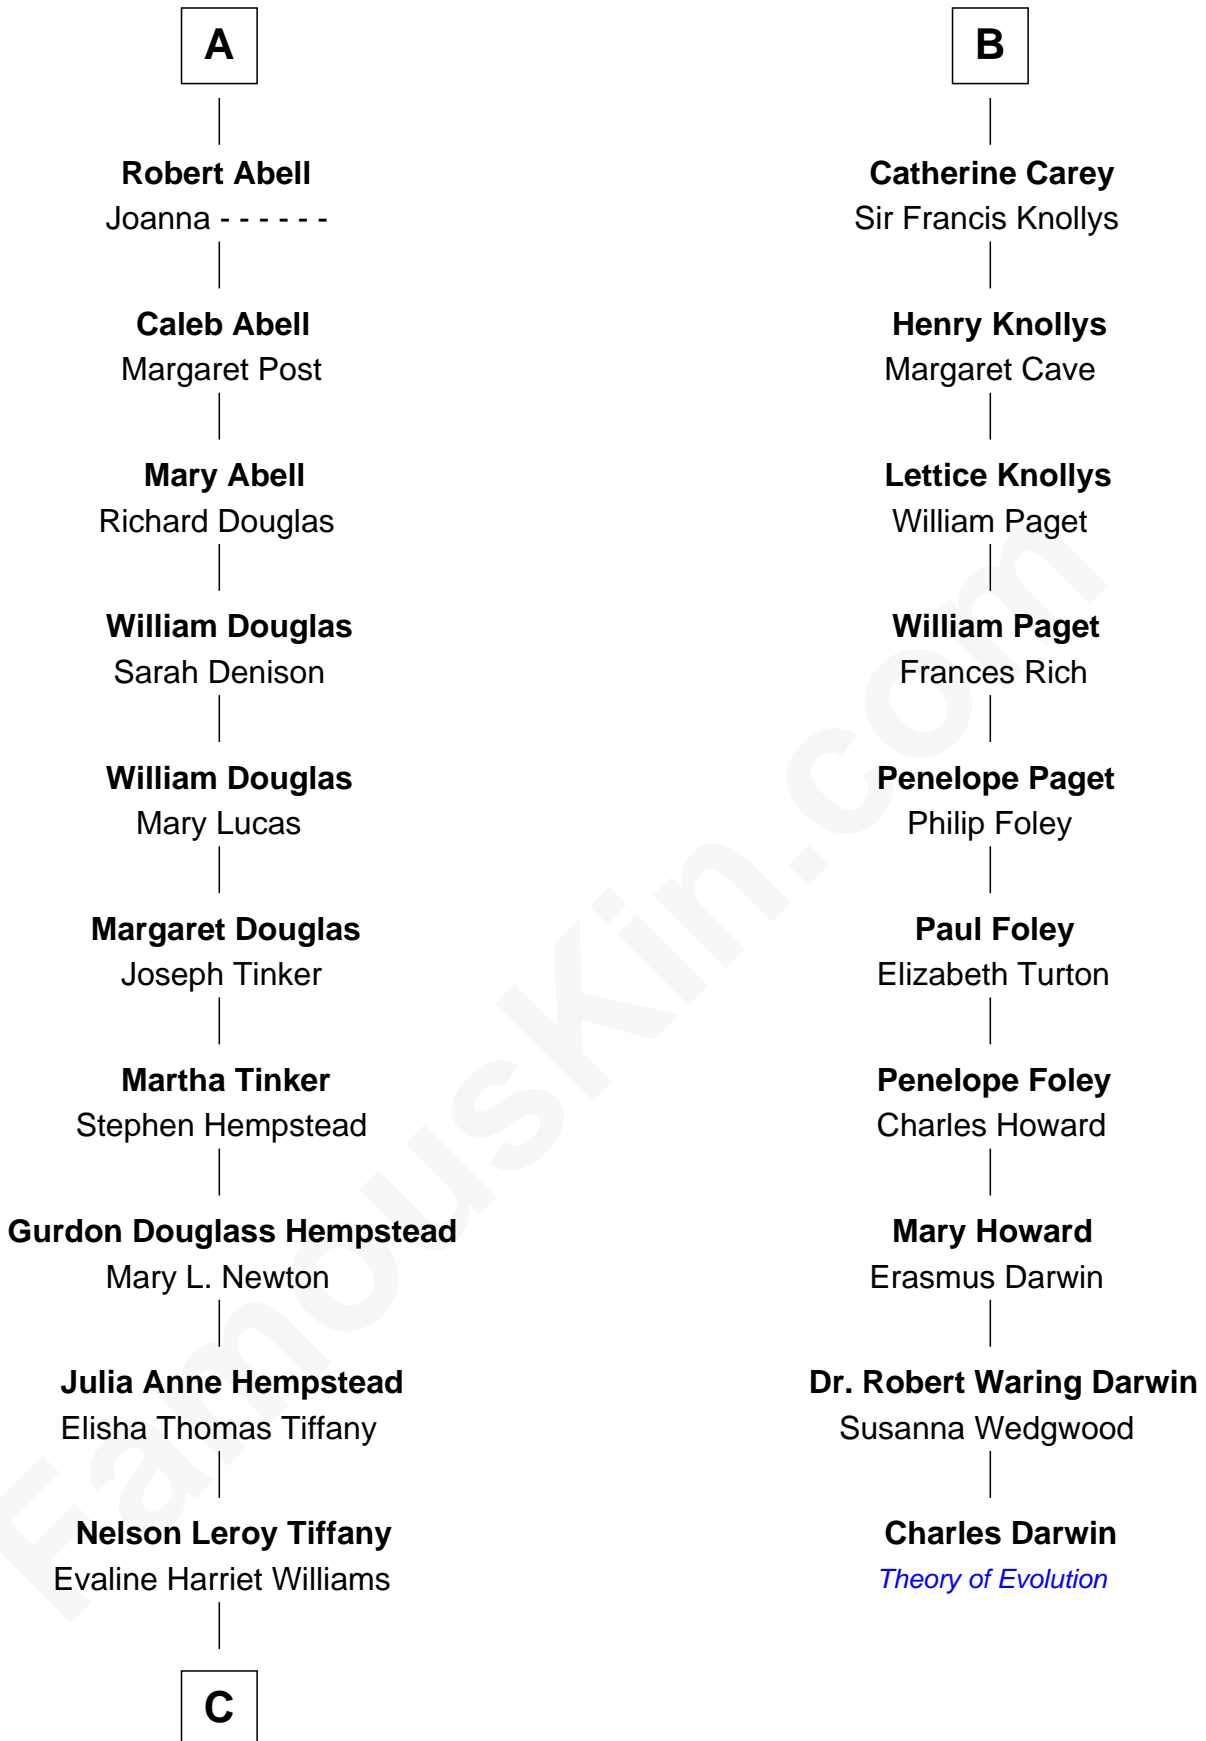

**FamousKin.com**  
**Relationship Chart of**  
**Richard Gere**  
*Movie Actor*

16th cousin 3 times removed of

**Charles Darwin**  
*Theory of Evolution*

**C**

—  
**William Stanton Tiffany**

Anna Rebecca Stevens

—  
**Doris Anna Tiffany**

Homer George Gere

—  
**Richard Gere**

*Movie Actor*

FamousKin.com