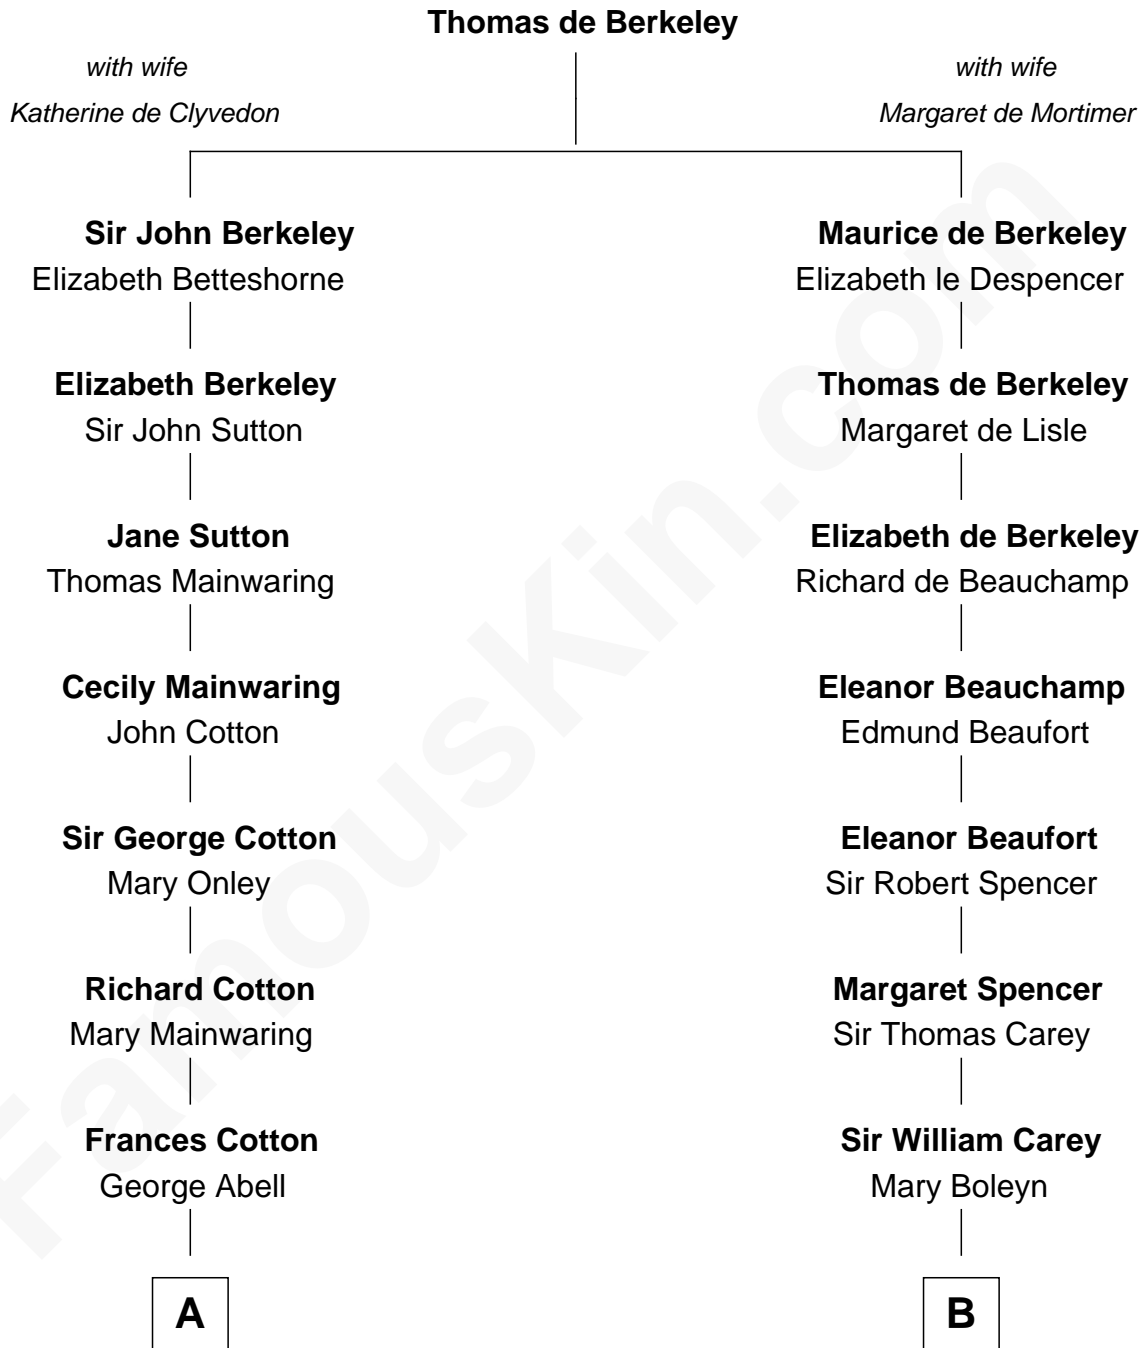

**FamousKin.com**  
**Relationship Chart of**  
**Richard Gere**  
*Movie Actor*

16th cousin 3 times removed of

**Charles Darwin**  
*Theory of Evolution*

**C**

—  
**William Stanton Tiffany**

Anna Rebecca Stevens

—  
**Doris Anna Tiffany**

Homer George Gere

—  
**Richard Gere**

*Movie Actor*

FamousKin.com