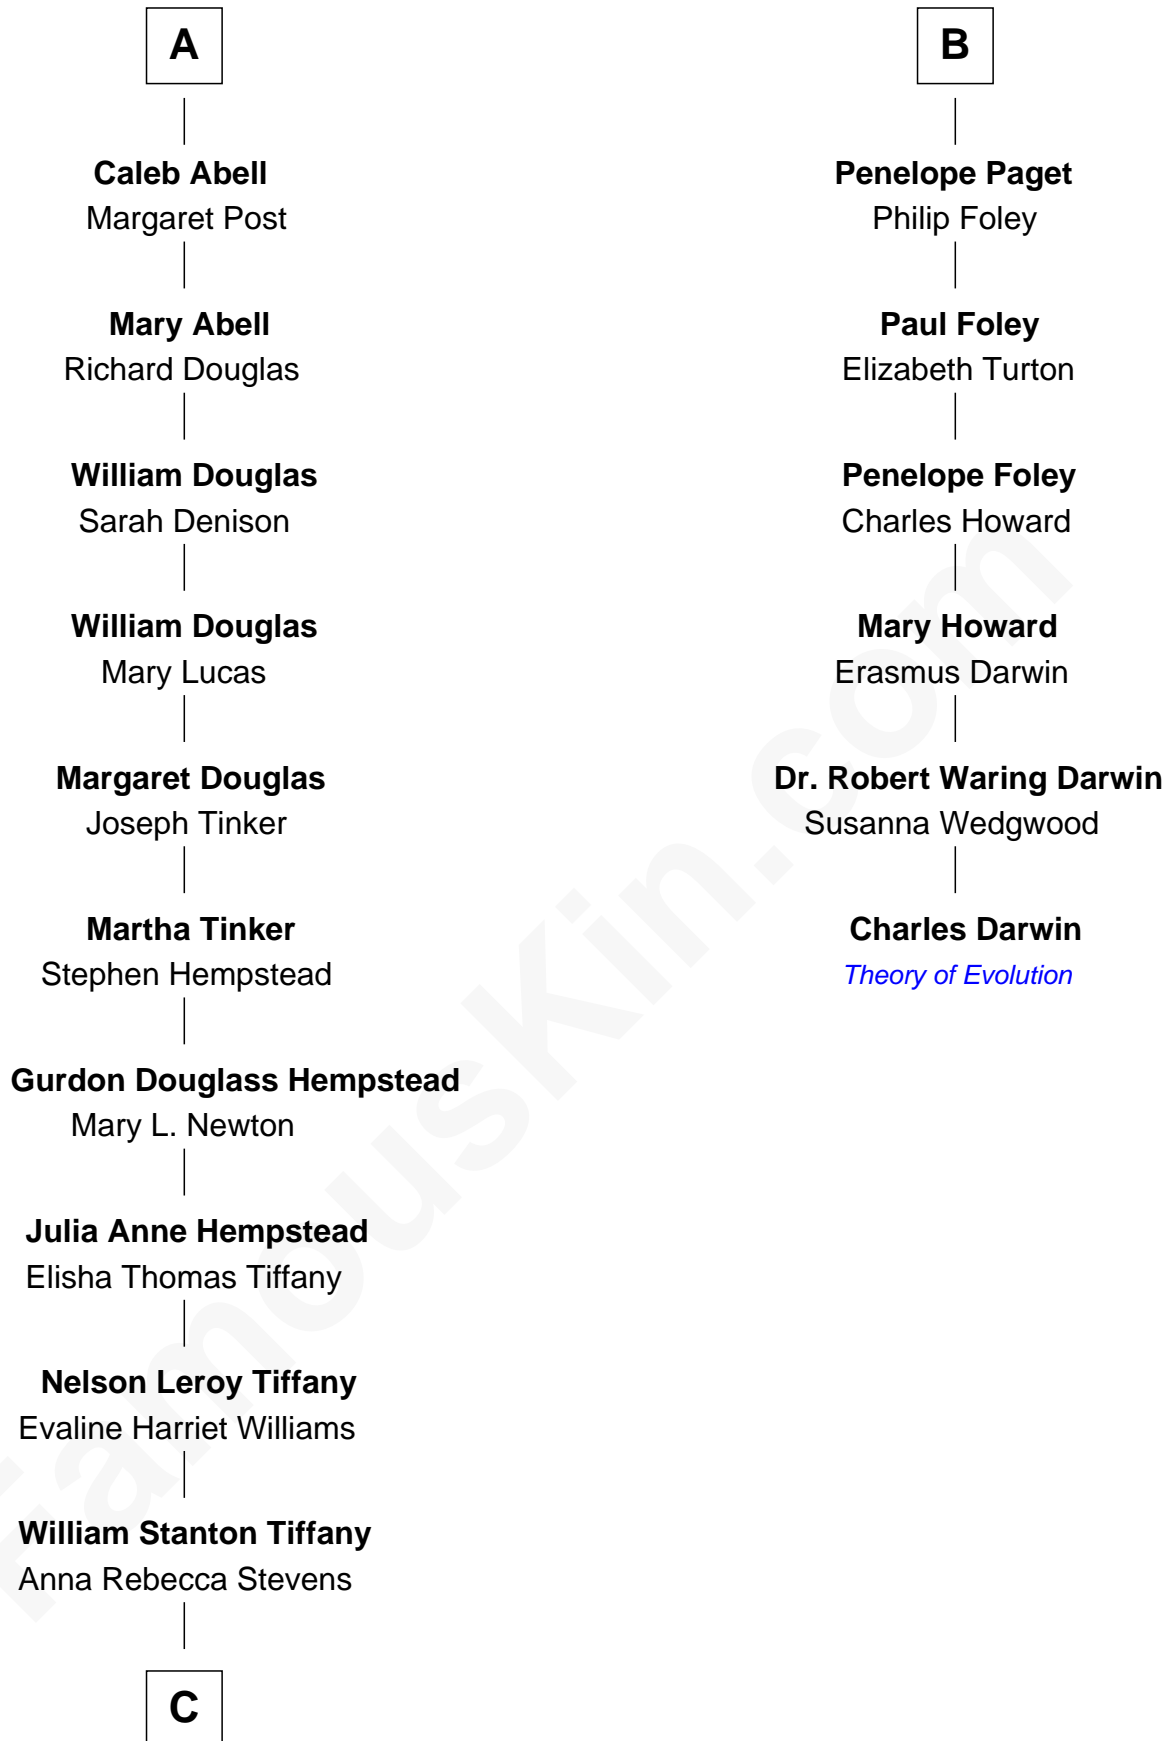

# FamousKin.com Relationship Chart of

**Richard Gere**

*Movie Actor*

12th cousin 6 times removed of

**Charles Darwin**

*Theory of Evolution*

**C**

**Doris Anna Tiffany**  
Homer George Gere