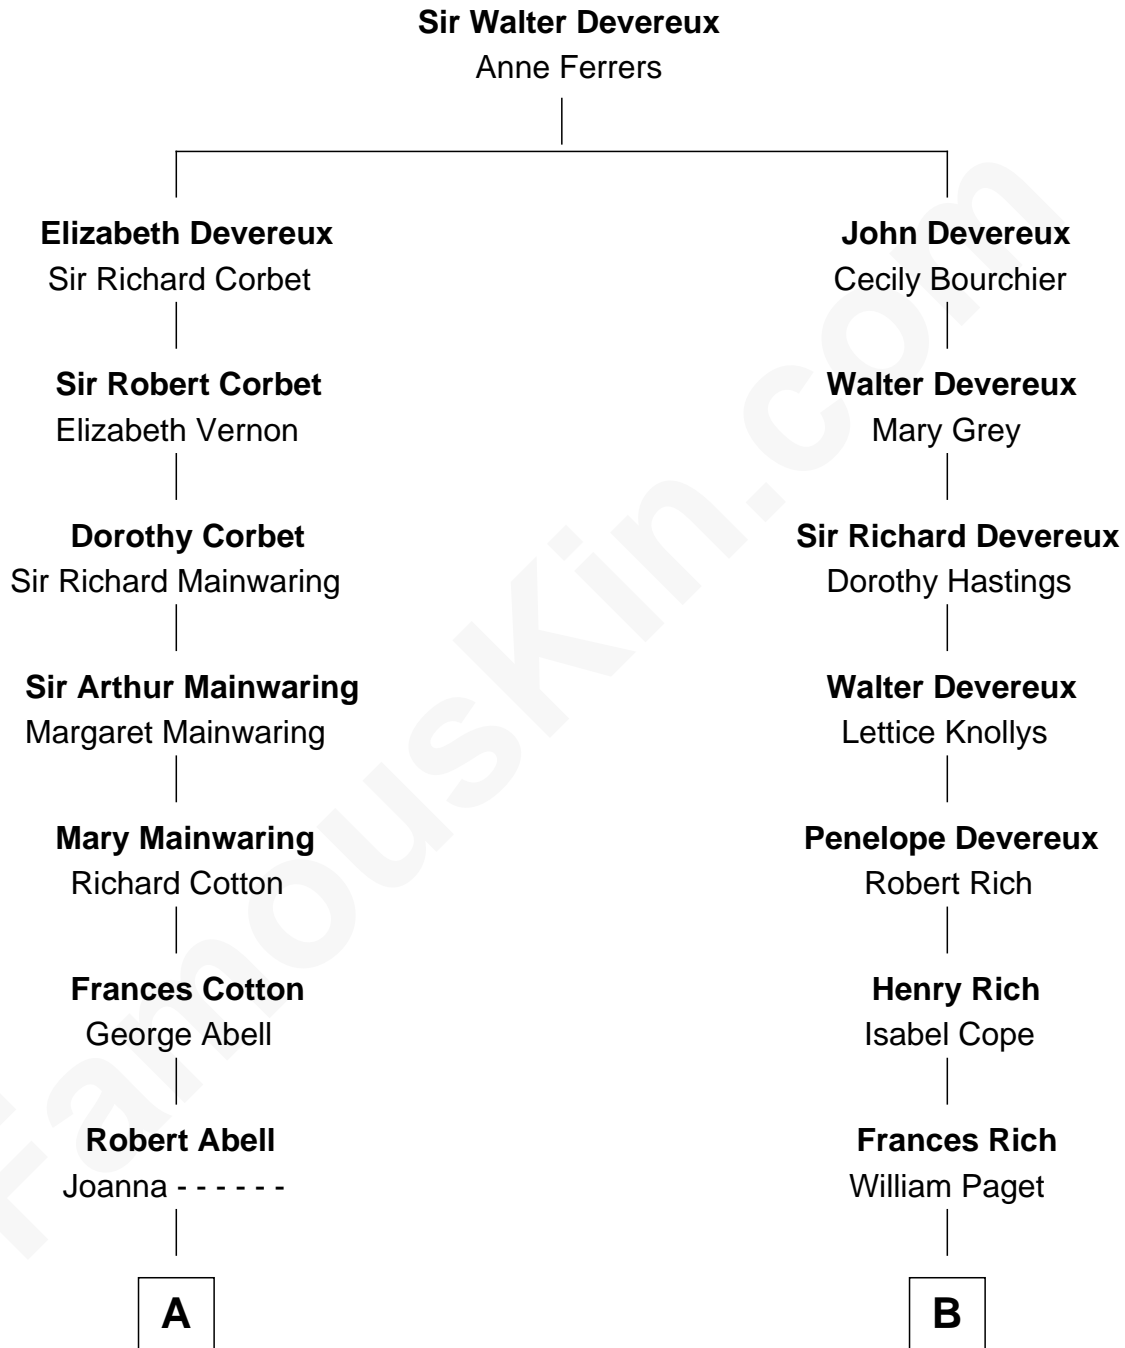

# FamousKin.com Relationship Chart of

**Richard Gere**

*Movie Actor*

12th cousin 6 times removed of

**Charles Darwin**

*Theory of Evolution*

**C**

**Doris Anna Tiffany**  
Homer George Gere

**Richard Gere**  
*Movie Actor*

FamousKin.com