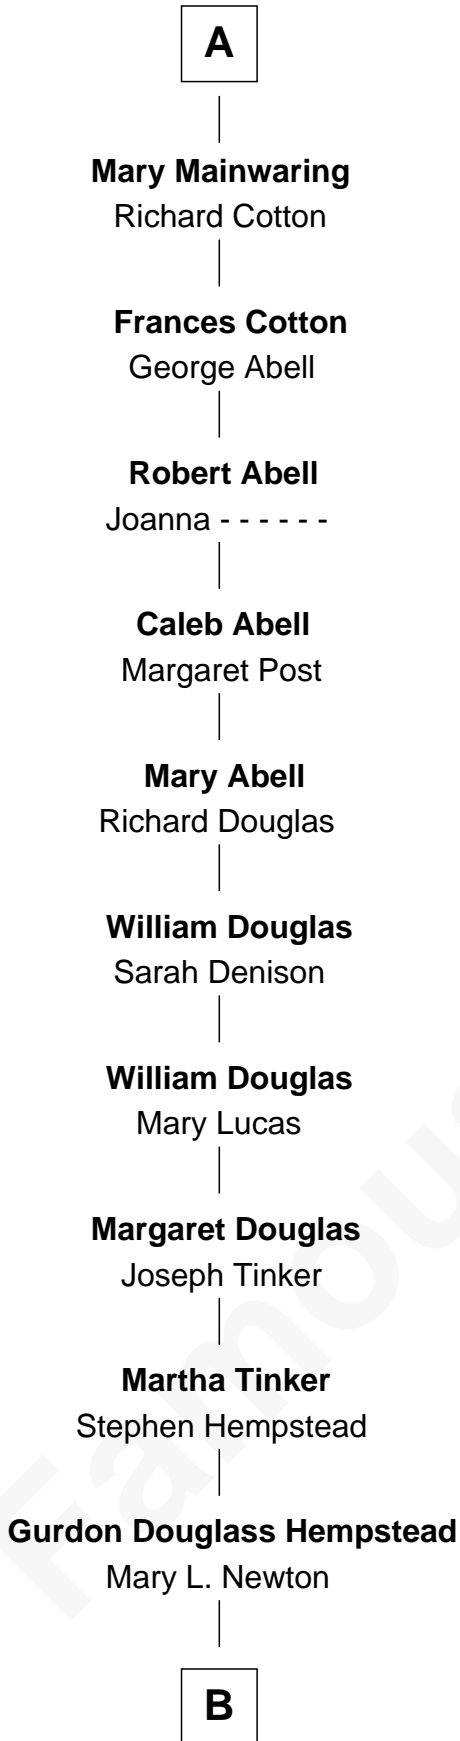

# FamousKin.com Relationship Chart of

**Richard Gere**

*Movie Actor*

3rd cousin 18 times removed of

**Catherine Parr**

*6th Wife of King Henry VIII*

**B**

—  
**Julia Anne Hempstead**

Elisha Thomas Tiffany

—  
**Nelson Leroy Tiffany**

Evaline Harriet Williams

—  
**William Stanton Tiffany**

Anna Rebecca Stevens

—  
**Doris Anna Tiffany**

Homer George Gere

—  
**Richard Gere**