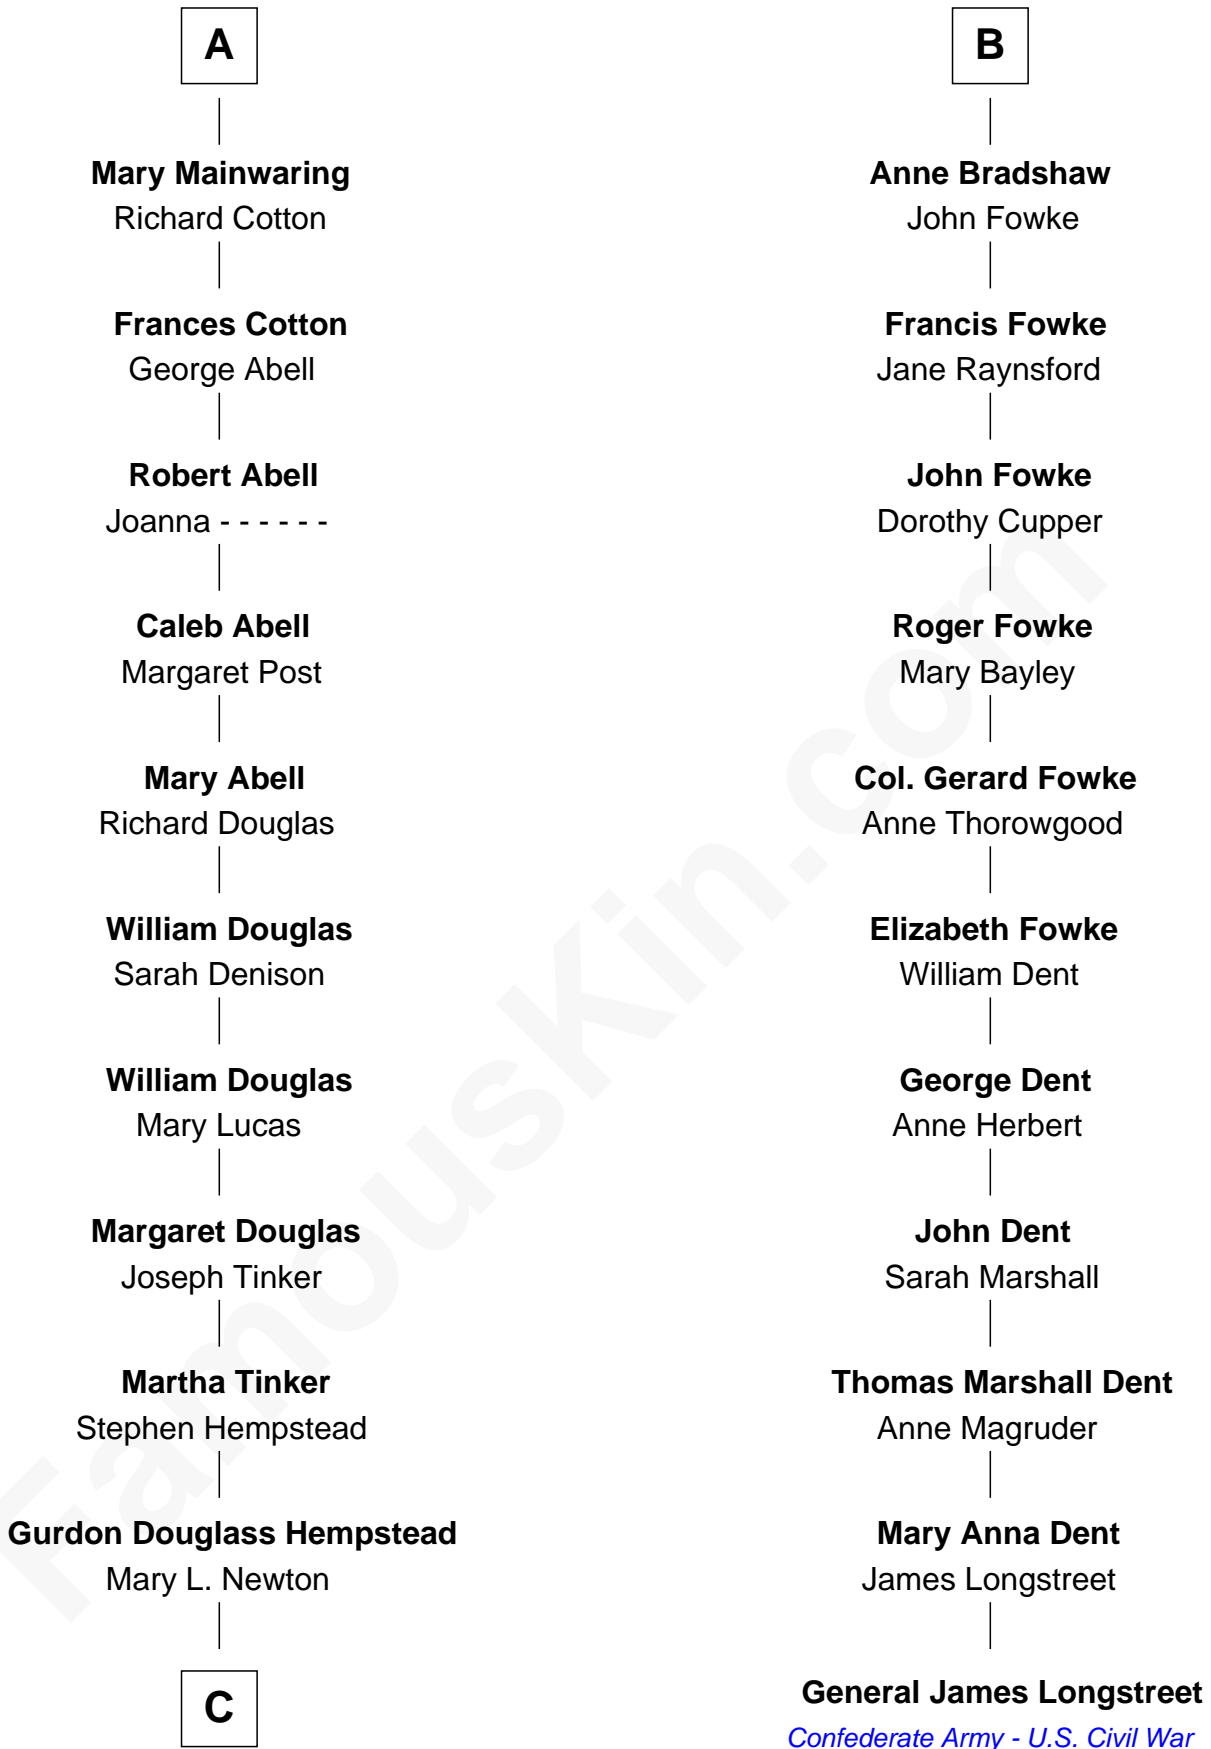

FamousKin.com
Relationship Chart of
Richard Gere
Movie Actor

17th cousin 4 times removed of
General James Longstreet
Confederate Army - U.S. Civil War

John de Welles
Maud de Roos

Anne de Welles
James Butler

James Butler
Joan Beauchamp

Elizabeth Butler
John Talbot

Ann Talbot
Sir Henry Vernon

Elizabeth Vernon
Sir Robert Corbet

Dorothy Corbet
Sir Richard Mainwaring

Sir Arthur Mainwaring
Margaret Mainwaring

A

Margery de Welles
Stephen le Scrope

Maude le Scrope
Sir Baldwin Freville

Joyce Freville
Sir Roger Aston

Sir Robert Aston
Isabel Brereton

John Aston
Elizabeth Delves

Margaret Aston
John Kinnersley

Isabel Kinnersley
John Bradshaw

B

C