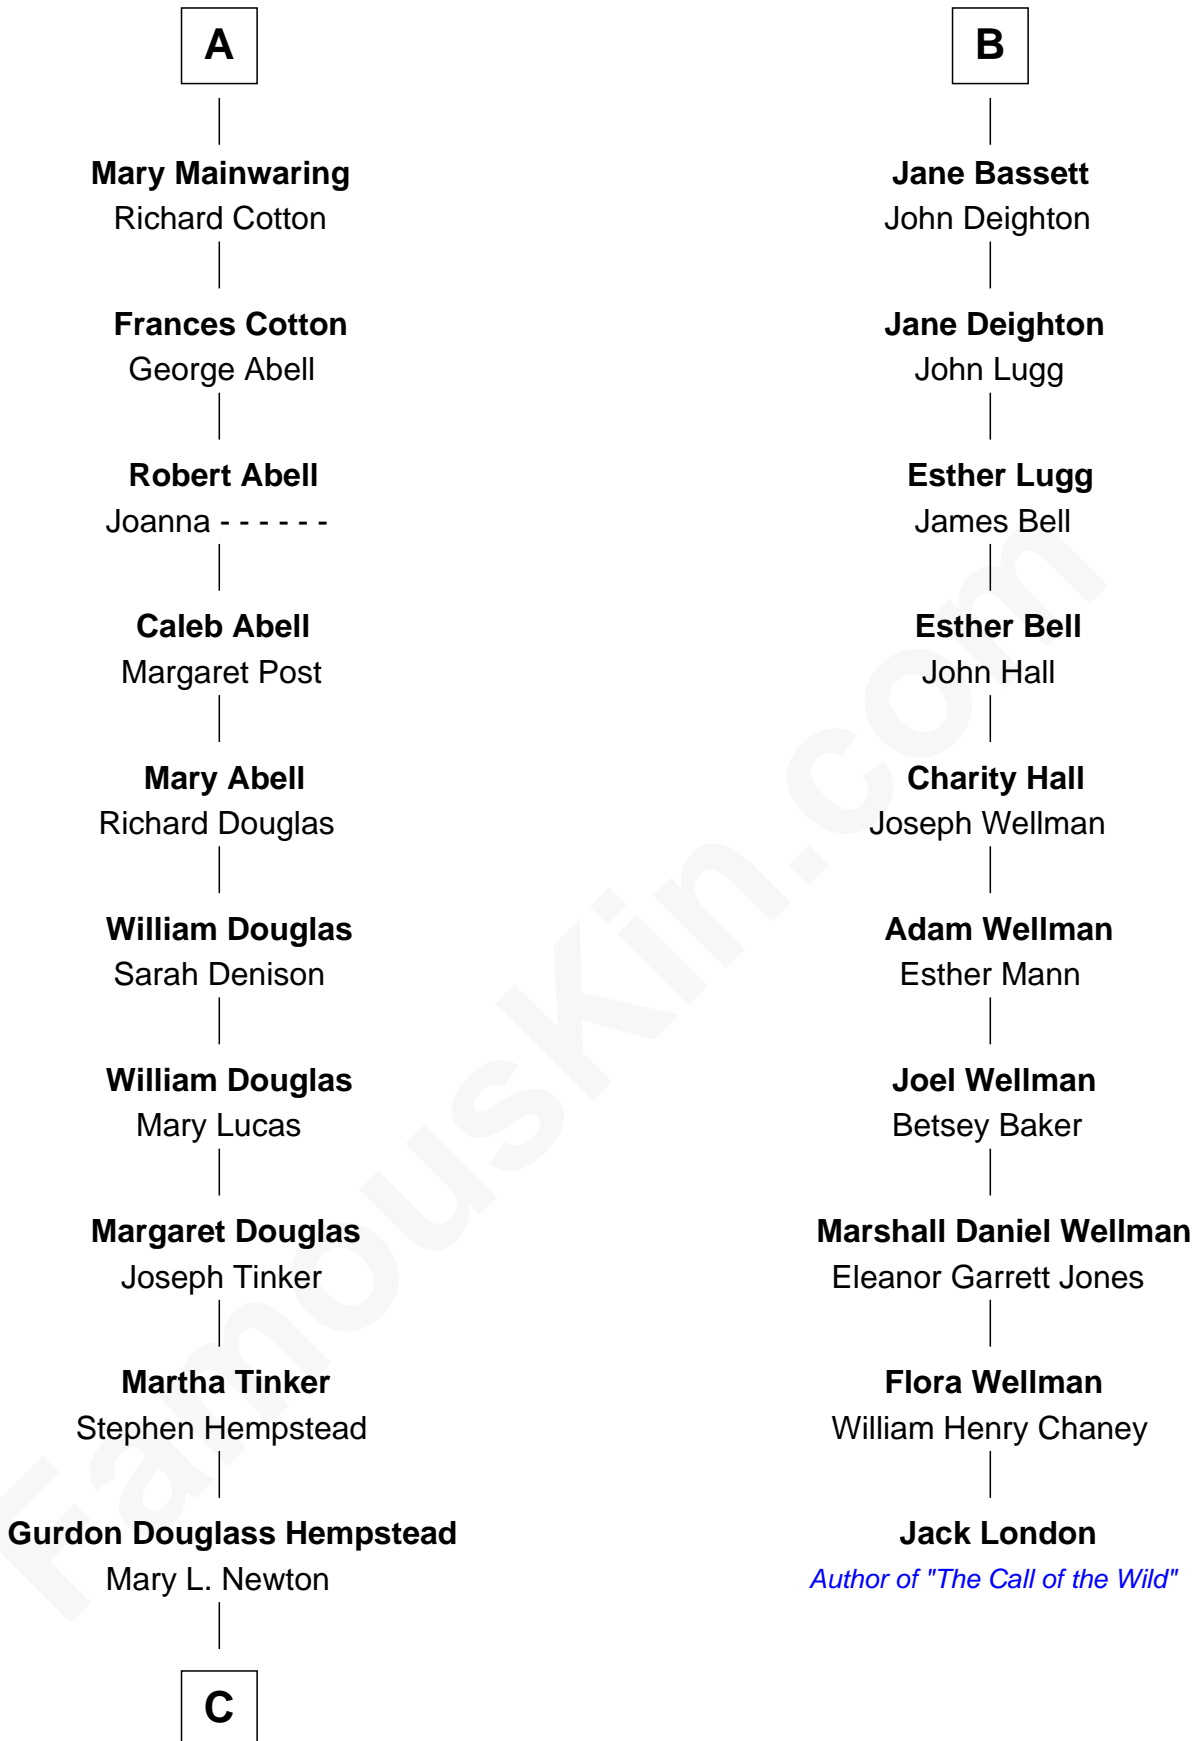

FamousKin.com Relationship Chart of

Richard Gere

Movie Actor

16th cousin 5 times removed of

Jack London

Author of "The Call of the Wild"

Sir Richard Fitzalan

Elizabeth de Bohun