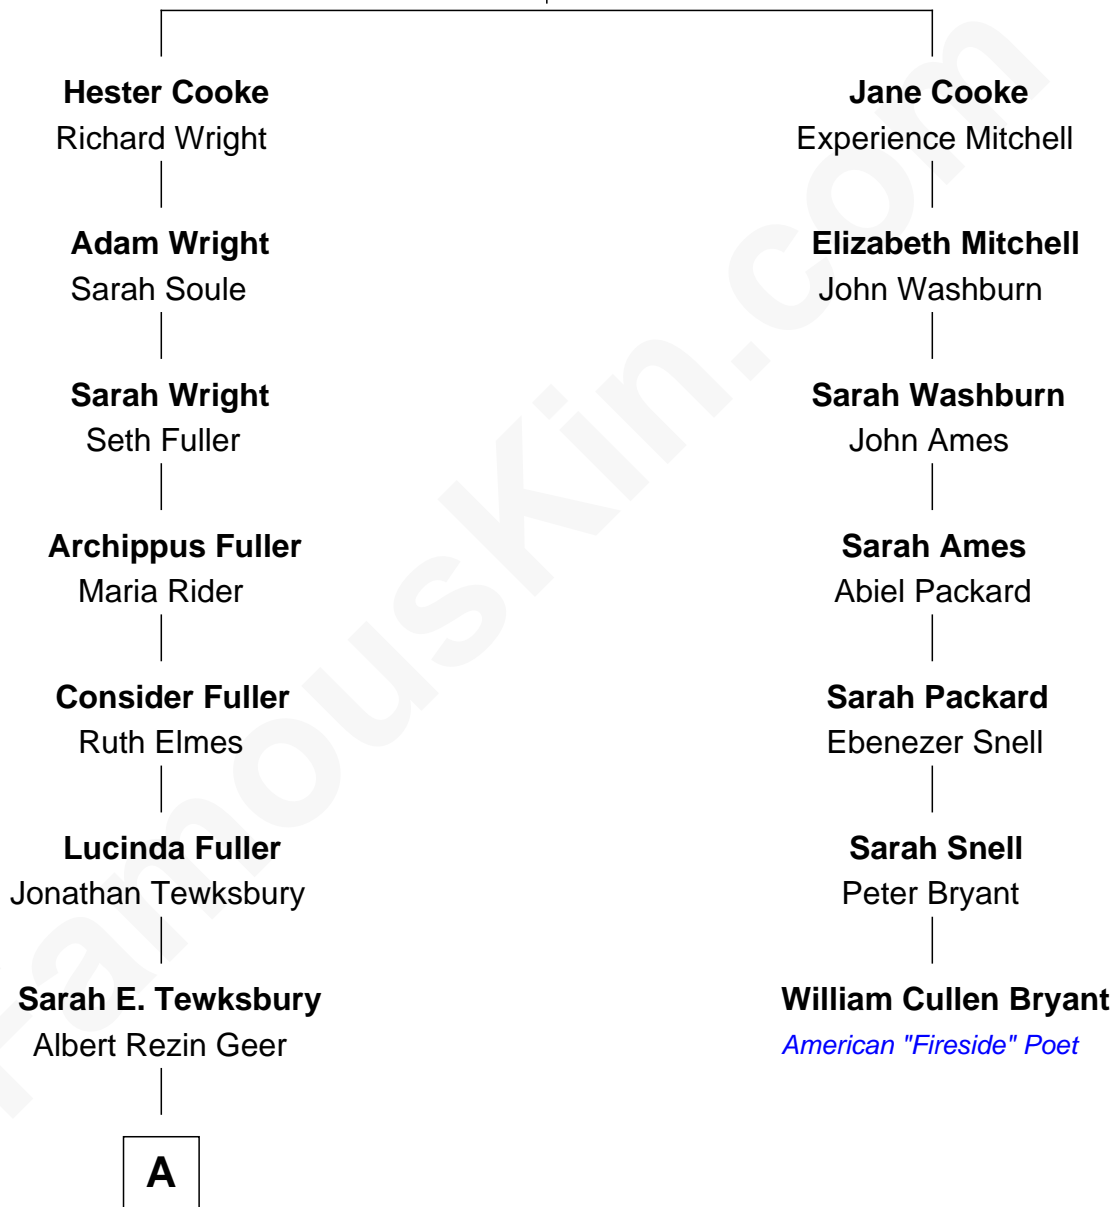

FamousKin.com Relationship Chart of

Richard Gere

Movie Actor

6th cousin 4 times removed of

William Cullen Bryant

American "Fireside" Poet

Francis Cooke
Hester le Mahieu

A

George Lane Gere

Mary Alworth

Albert William Gere

Hazel Marjorie Snover

Homer George Gere

Doris Anna Tiffany

Richard Gere

Movie Actor