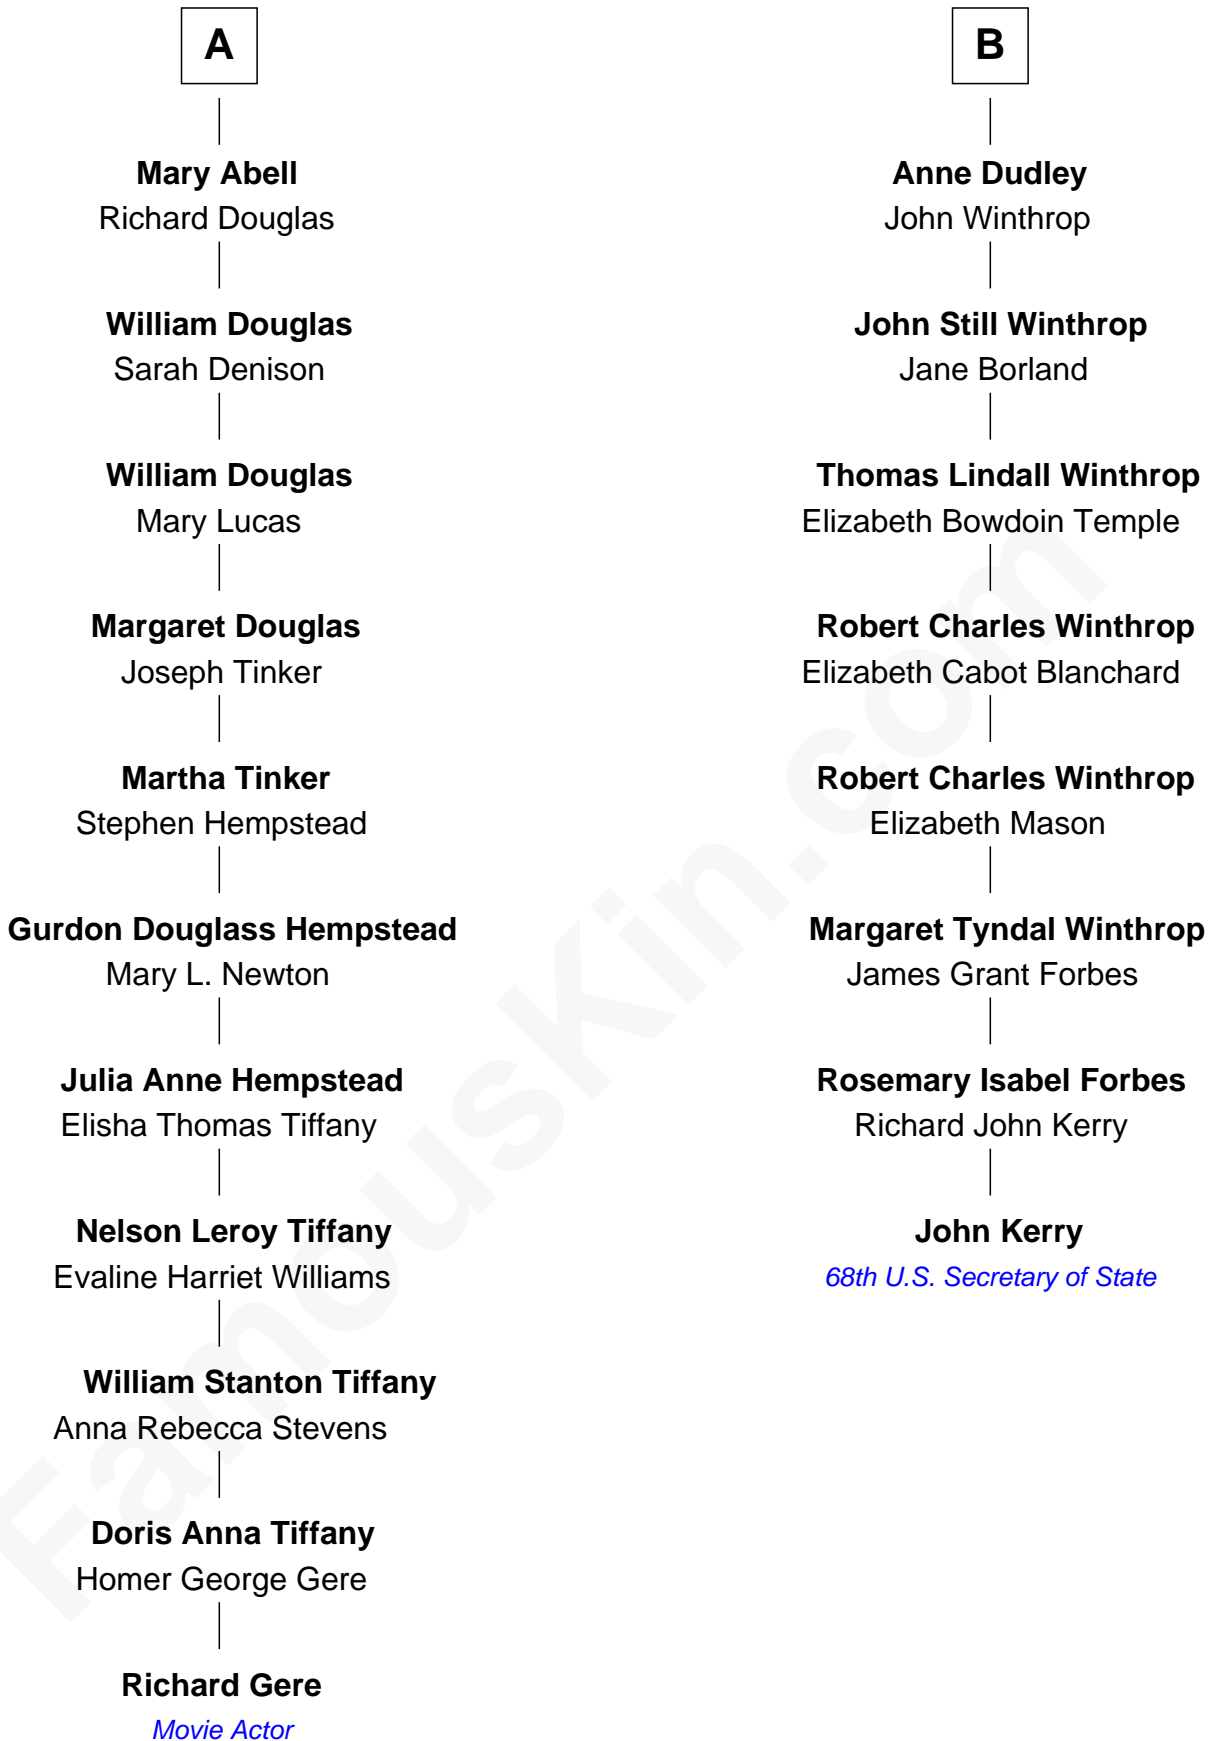

# FamousKin.com Relationship Chart of

**Richard Gere**

*Movie Actor*

14th cousin 3 times removed of

**John Kerry**

*68th U.S. Secretary of State*

**Sir John Sutton**  
Elizabeth Berkeley

Richard Gere photo by [Francesco \(spaceodissey\)](#) [\(CC BY 2.0\)](#)