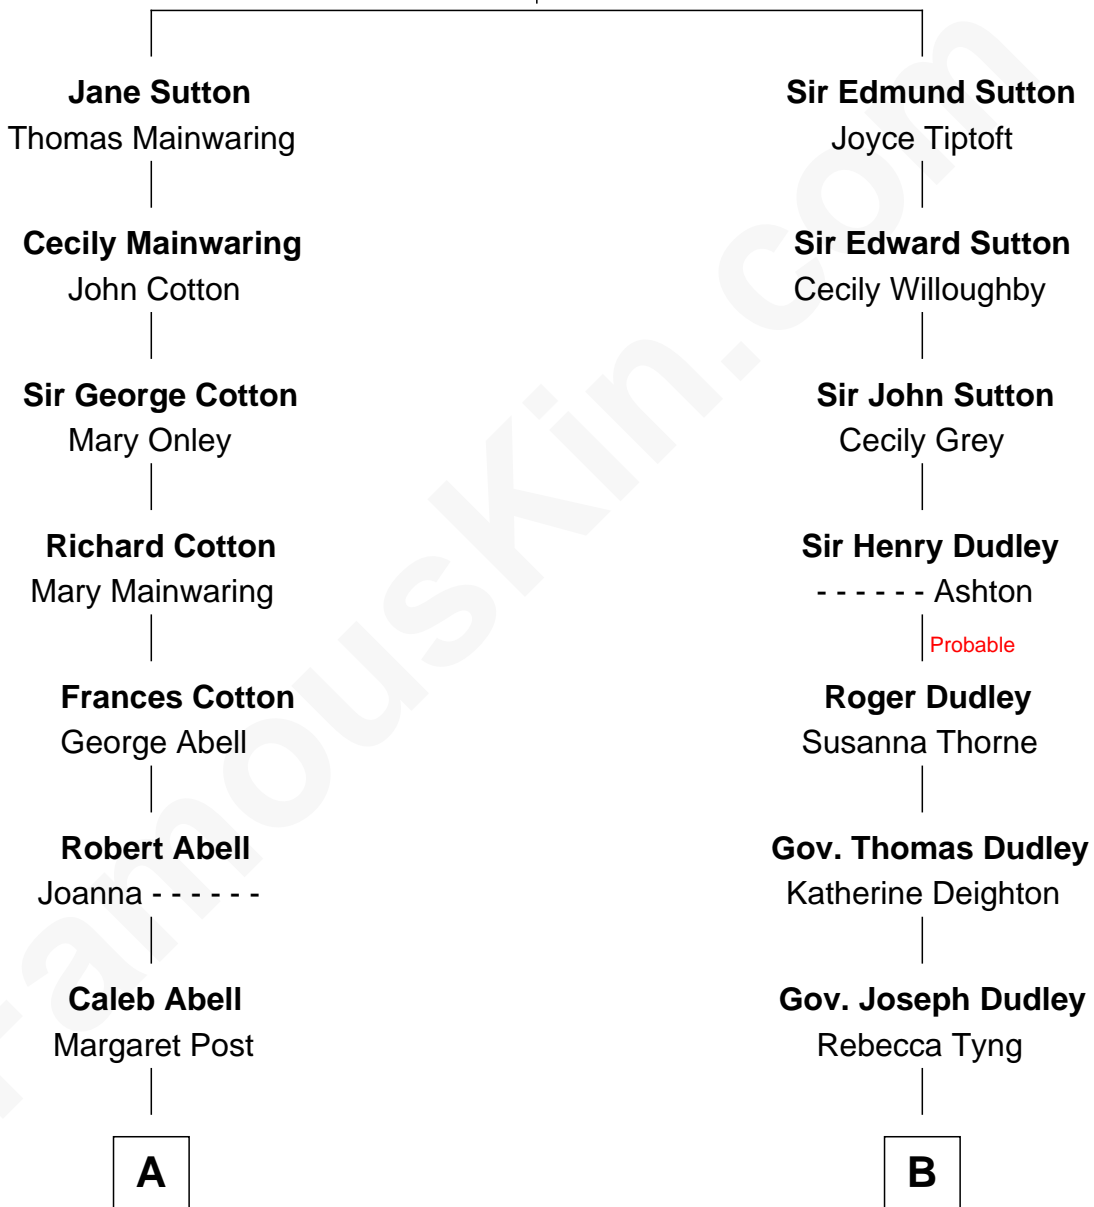

# FamousKin.com Relationship Chart of

**Richard Gere**

*Movie Actor*

14th cousin 3 times removed of

**John Kerry**

*68th U.S. Secretary of State*

**Sir John Sutton**  
Elizabeth Berkeley

Richard Gere photo by [Francesco \(spaceodissey\)](#) [\(CC BY 2.0\)](#)