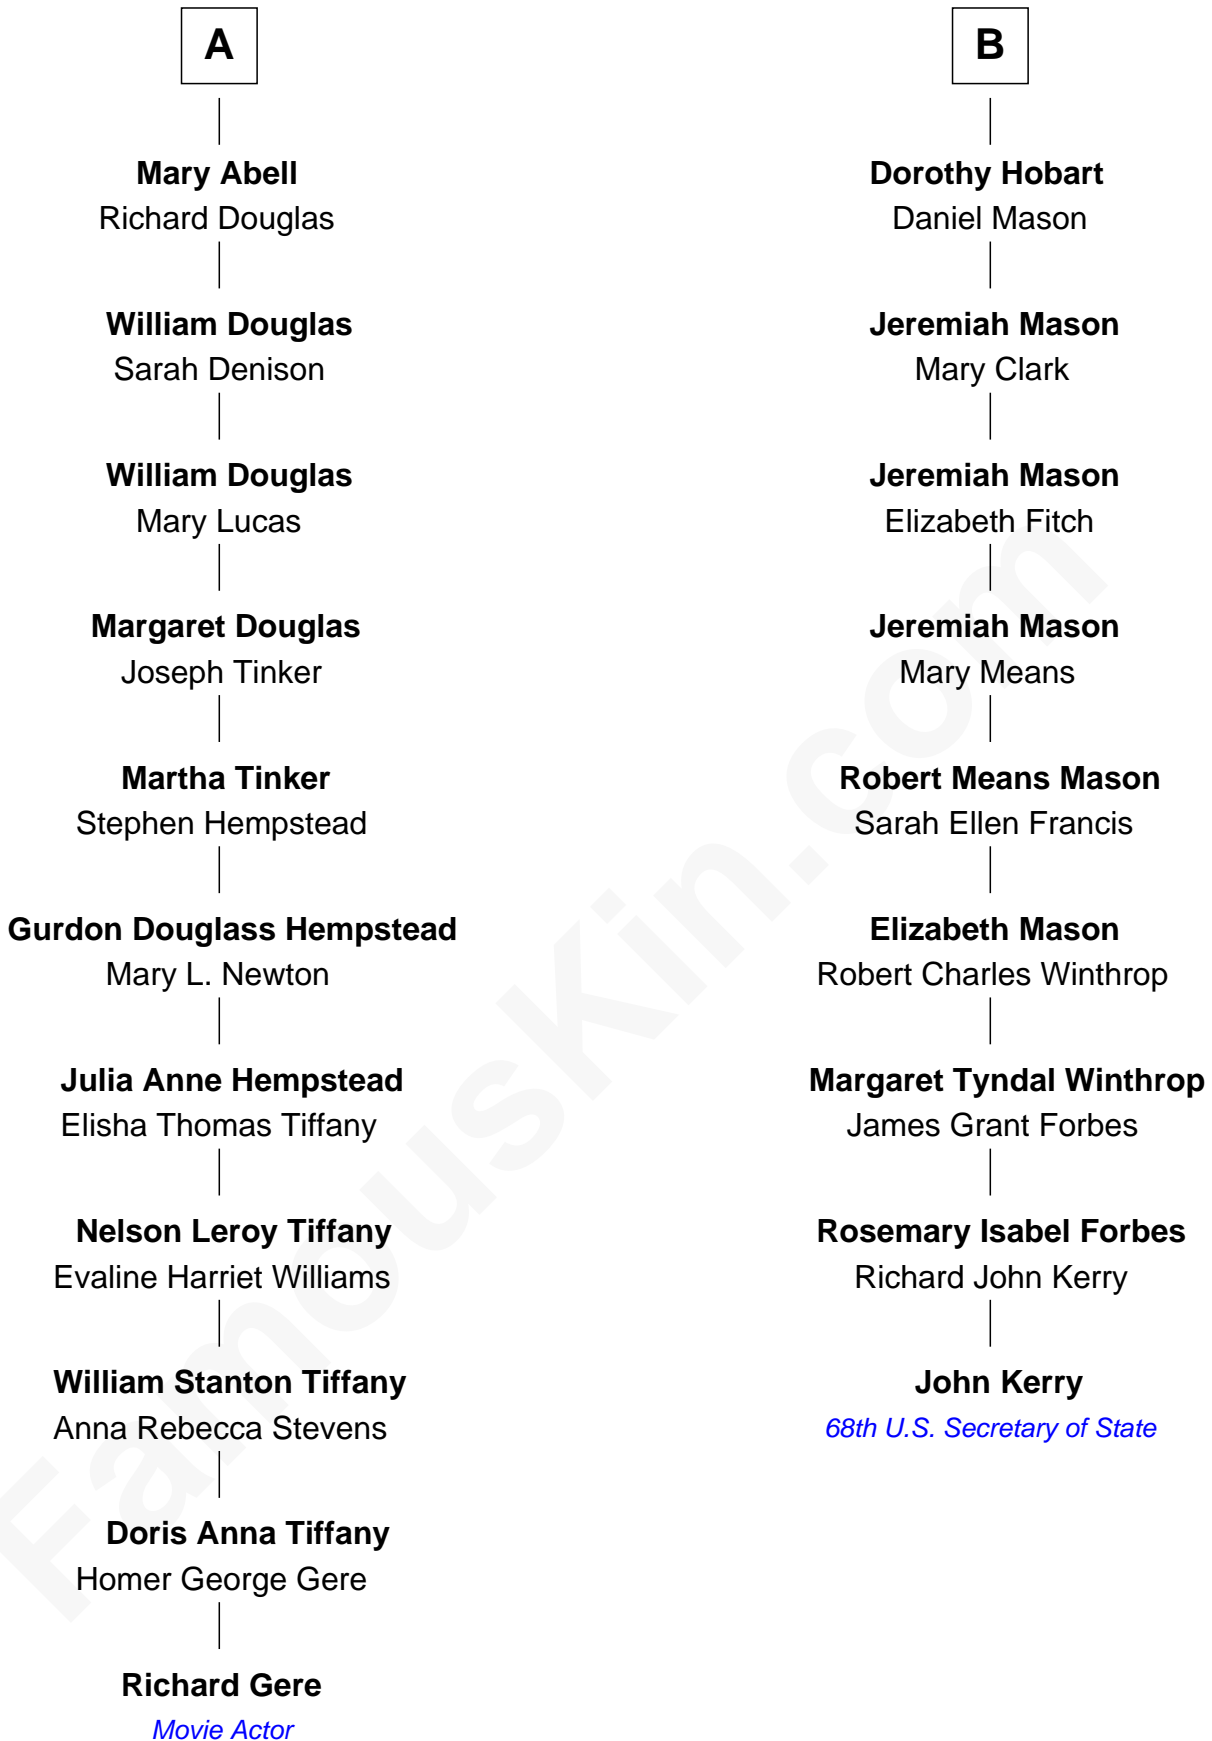

# FamousKin.com Relationship Chart of

**Richard Gere**

*Movie Actor*

15th cousin 2 times removed of

**John Kerry**

*68th U.S. Secretary of State*

**William Mainwaring**

Margaret Warren

**Thomas Mainwaring**

Jane Sutton

**Cecily Mainwaring**

John Cotton

**Sir George Cotton**

Mary Onley

**Richard Cotton**

Mary Mainwaring

**Frances Cotton**

George Abell

**Robert Abell**

Joanna - - - - -

**Caleb Abell**

Margaret Post

**A**

**Elizabeth Mainwaring**

Sir Oliver St. John

**Elizabeth St. John**

Rev. Samuel Whiting

**Elizabeth Whiting**

Jeremiah Hobart

**B**

Richard Gere photo by [Francesco \(spaceodissey\)](#) (CC BY 2.0)