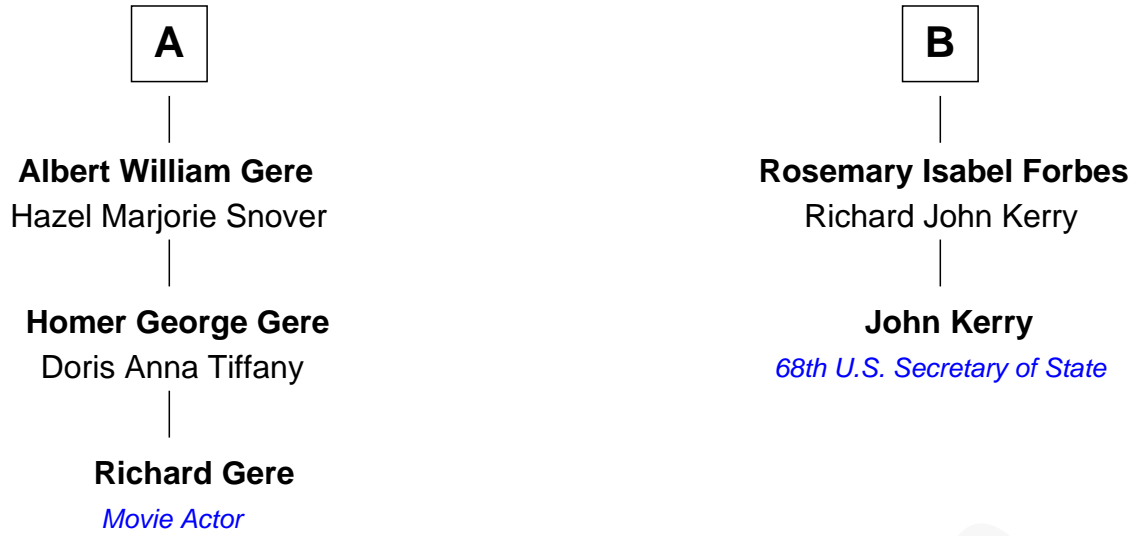

FamousKin.com Relationship Chart of

Richard Gere

Movie Actor

8th cousin 1 time removed of

John Kerry

68th U.S. Secretary of State

Edward Griswold

Margaret - - - - -

Joseph Garnsey

Sarah Rexford

Eliza Garnsey

William Alworth

Mary Alworth

George Lane Gere

A

Mary Griswold

Timothy Phelps

William Phelps

Abigail Mudge

William Phelps

Anna Bishop

Roxana Phelps

Stephen Clarke

William Mather Clarke

Isabella Staples

Isabel Clarke

Francis Blackwell Forbes

James Grant Forbes

Margaret Tyndal Winthrop

B

FamousKin.com