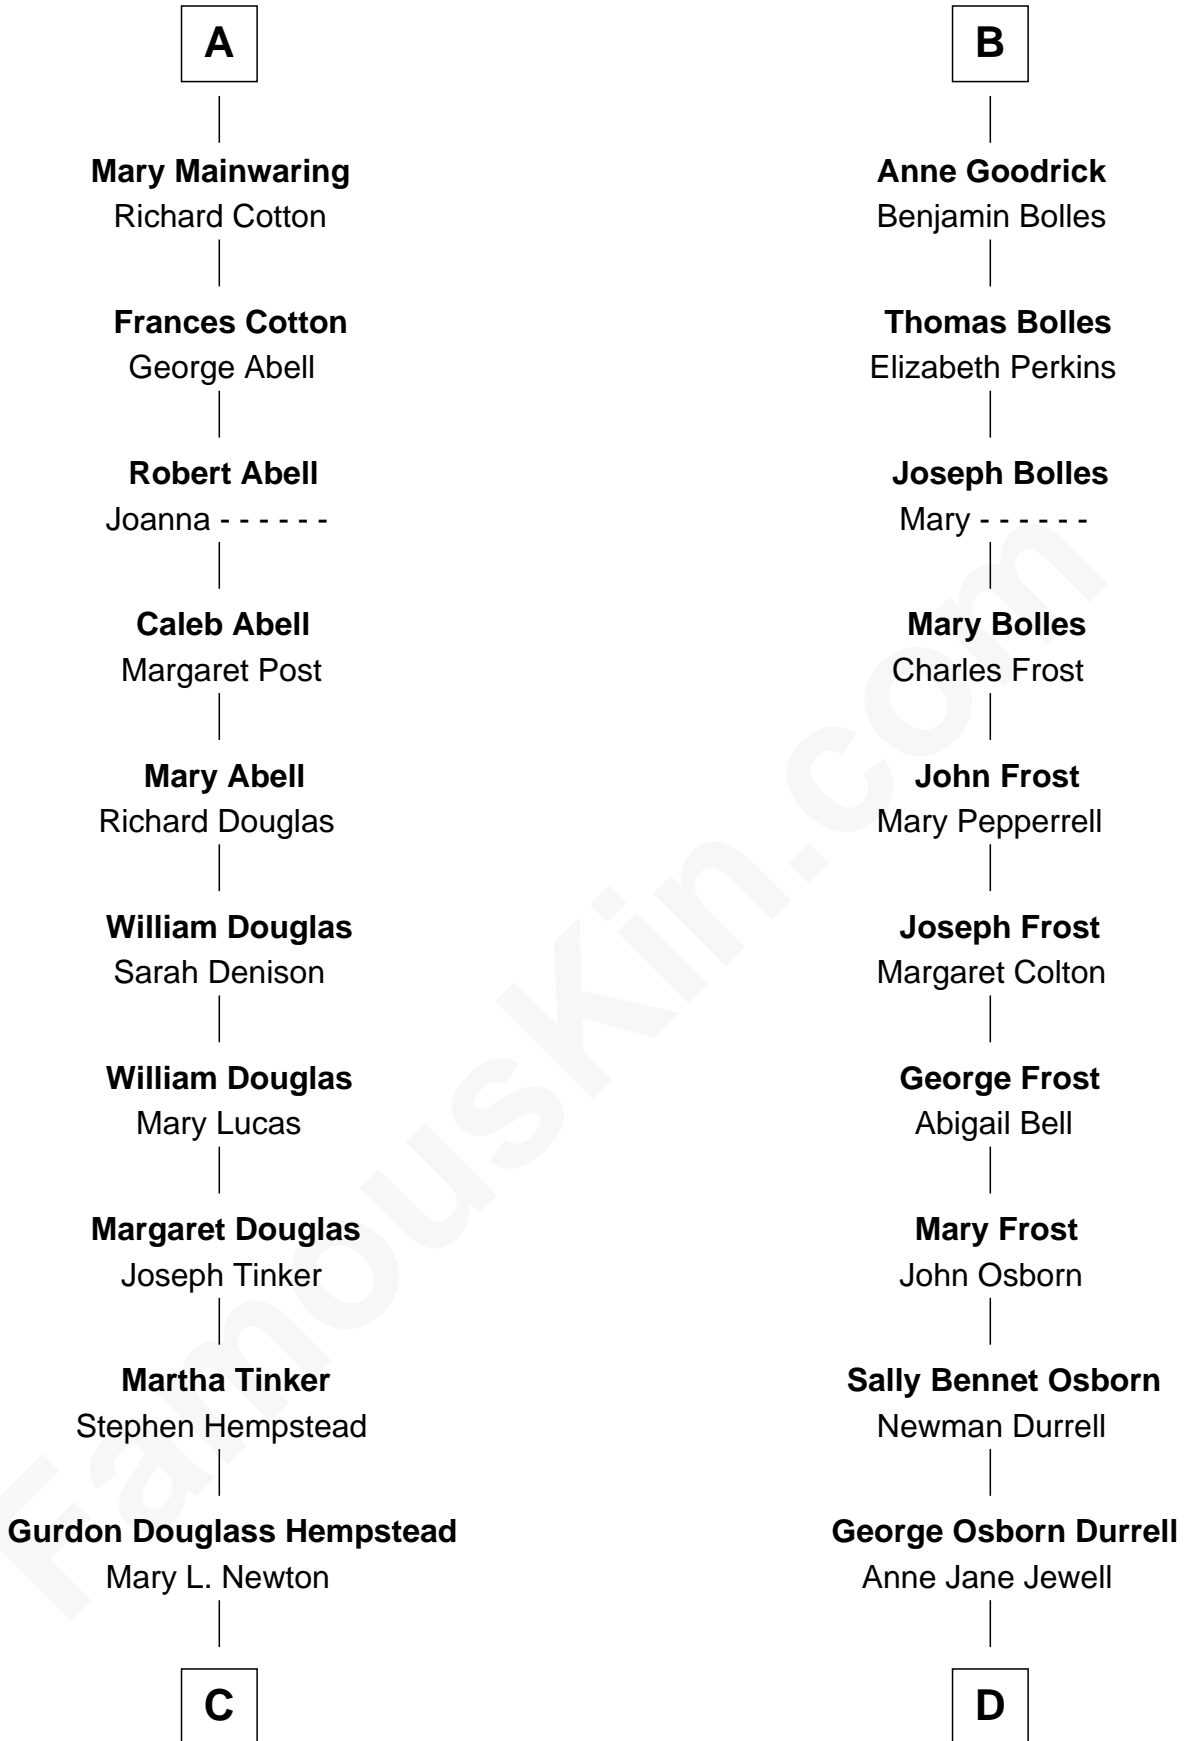

# FamousKin.com Relationship Chart of

**Richard Gere**

*Movie Actor*

19th cousin 2 times removed of

**Lucille Ball**

*TV Actress - "I Love Lucy"*

**John de Welles**

Maud de Roos

**C**

**Julia Anne Hempstead**  
Elisha Thomas Tiffany

**Nelson Leroy Tiffany**  
Evaline Harriet Williams

**William Stanton Tiffany**  
Anna Rebecca Stevens

**Doris Anna Tiffany**  
Homer George Gere

**Richard Gere**  
*Movie Actor*

**D**

**Nellie Rebecca Durrell**  
Jasper Clinton Ball

**Henry Durrell Ball**  
Desiree Evelyn Hunt

**Lucille Ball**  
*TV Actress - "I Love Lucy"*

FamousKin.com