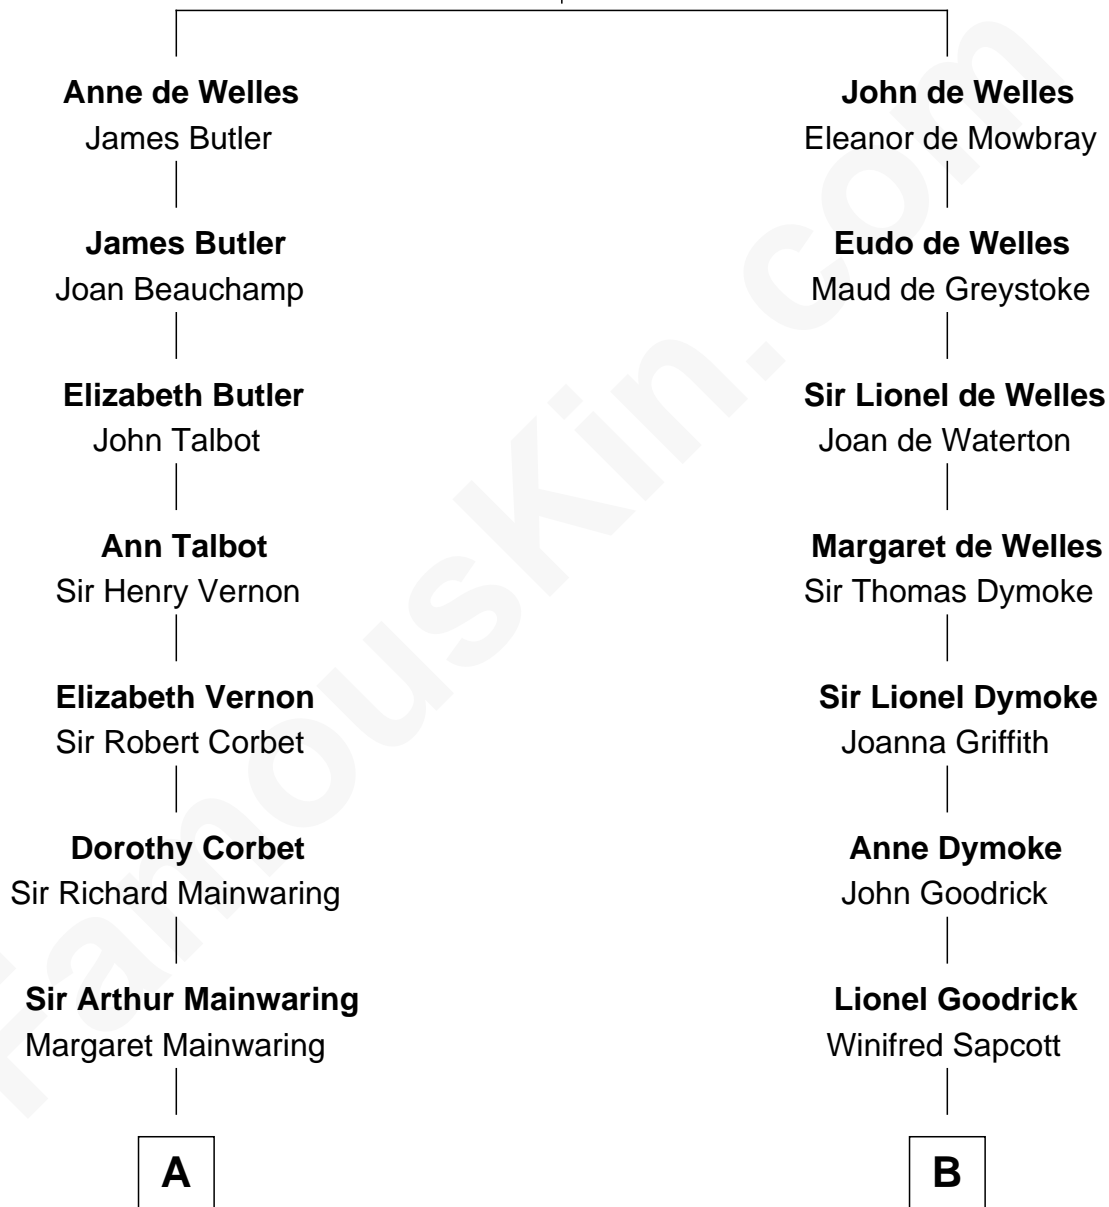

# FamousKin.com Relationship Chart of

**Richard Gere**

*Movie Actor*

19th cousin 2 times removed of

**Lucille Ball**

*TV Actress - "I Love Lucy"*

**John de Welles**

Maud de Roos

**C**

**Julia Anne Hempstead**  
Elisha Thomas Tiffany

**Nelson Leroy Tiffany**  
Evaline Harriet Williams

**William Stanton Tiffany**  
Anna Rebecca Stevens

**Doris Anna Tiffany**  
Homer George Gere

**Richard Gere**  
*Movie Actor*

**D**

**Nellie Rebecca Durrell**  
Jasper Clinton Ball

**Henry Durrell Ball**  
Desiree Evelyn Hunt

**Lucille Ball**  
*TV Actress - "I Love Lucy"*

FamousKin.com