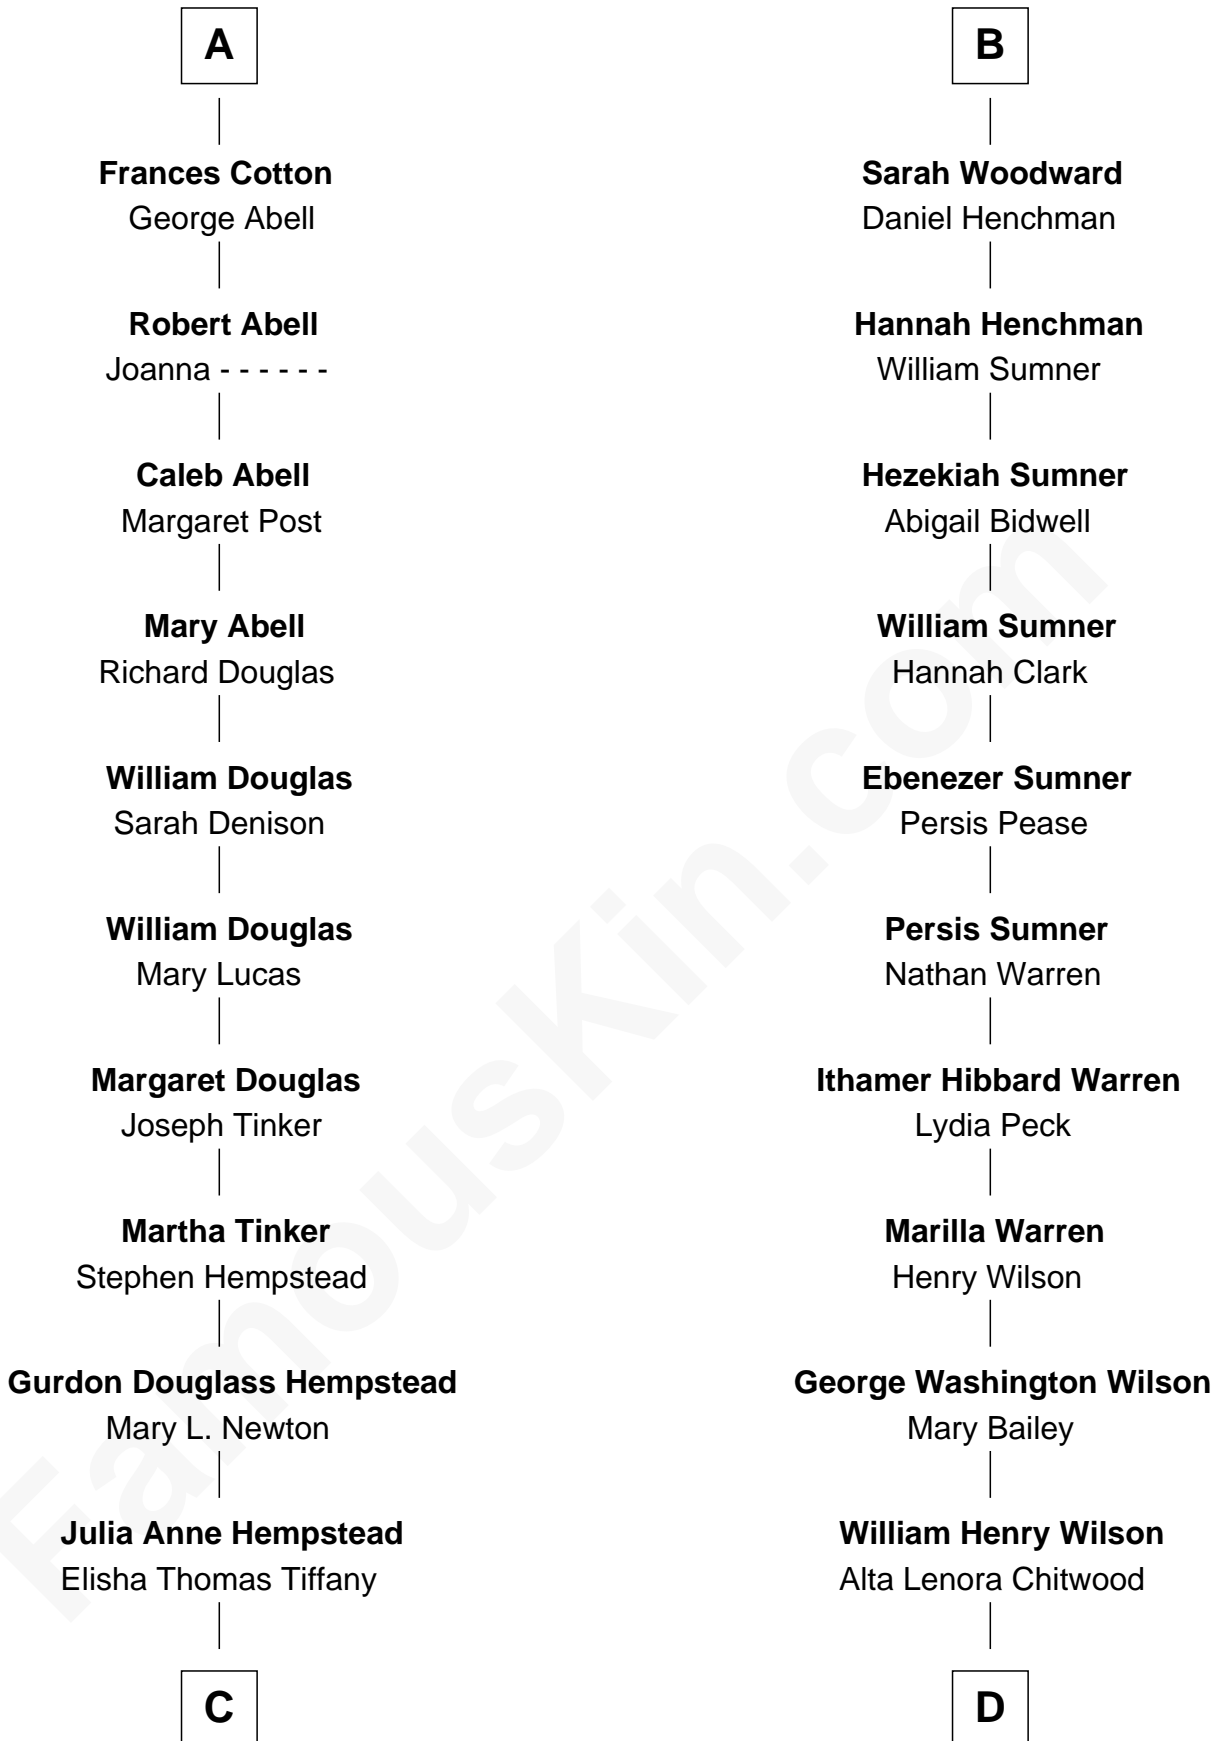

FamousKin.com Relationship Chart of

Richard Gere

Movie Actor

19th cousin 1 time removed of

Dennis Wilson

Co-Founder of The Beach Boys

Sir Walter Devereux

Elizabeth Bromwich

C

Nelson Leroy Tiffany
Evaline Harriet Williams

William Stanton Tiffany
Anna Rebecca Stevens

Doris Anna Tiffany
Homer George Gere

Richard Gere
Movie Actor

D

William Coral Wilson
Edith Sophia Sthole

Murray Gage Wilson
Audree Neva Korthof