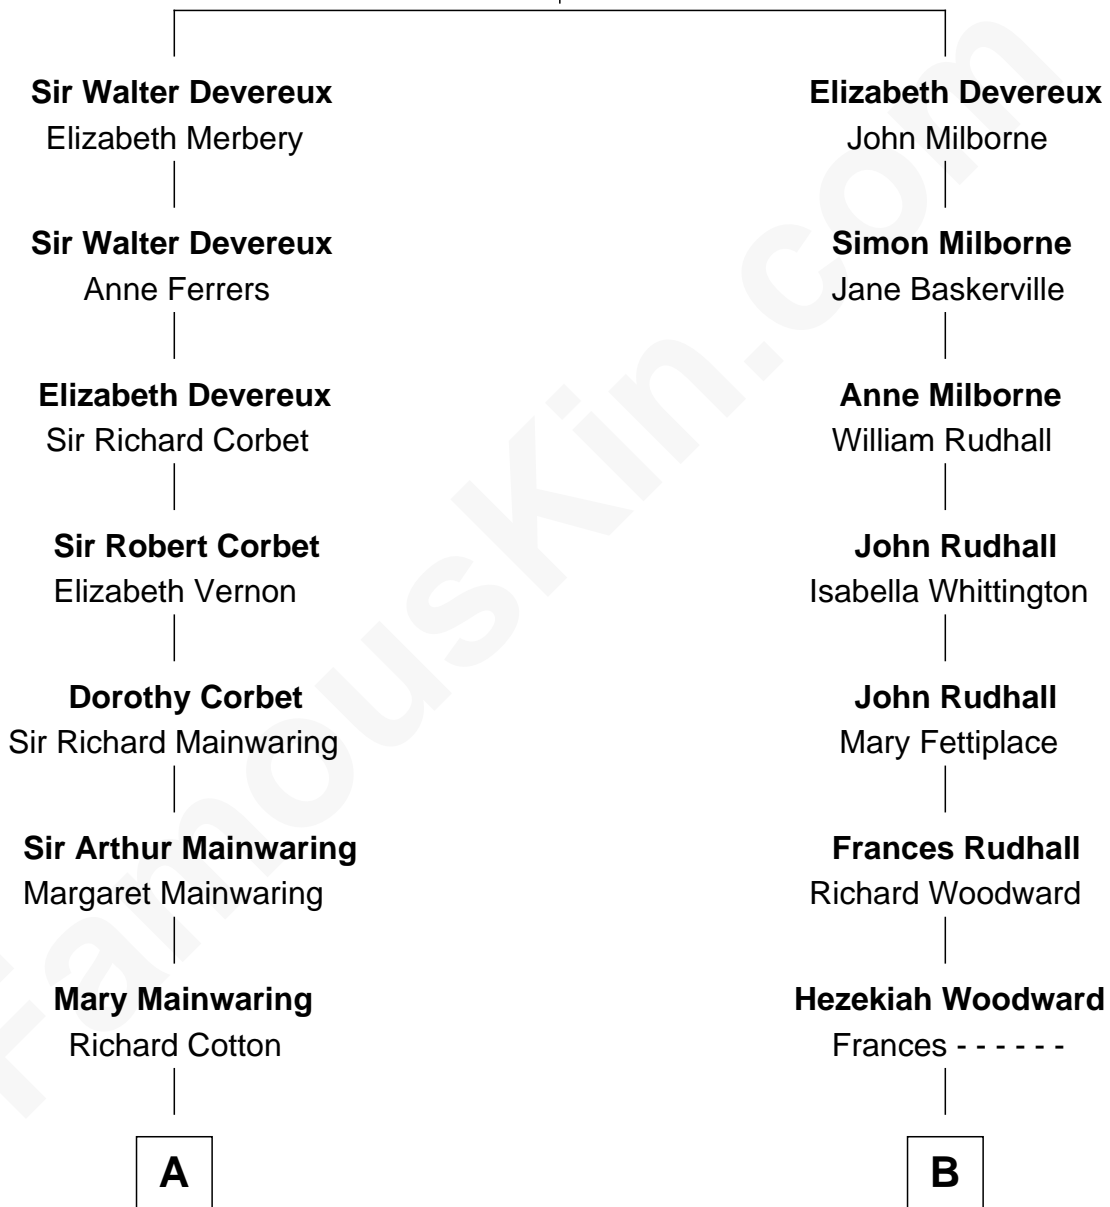

FamousKin.com Relationship Chart of

Richard Gere

Movie Actor

19th cousin 1 time removed of

Dennis Wilson

Co-Founder of The Beach Boys

Sir Walter Devereux

Elizabeth Bromwich

C

Nelson Leroy Tiffany
Evaline Harriet Williams

William Stanton Tiffany
Anna Rebecca Stevens

Doris Anna Tiffany
Homer George Gere

Richard Gere
Movie Actor

D

William Coral Wilson
Edith Sophia Sthole

Murray Gage Wilson
Audree Neva Korthof