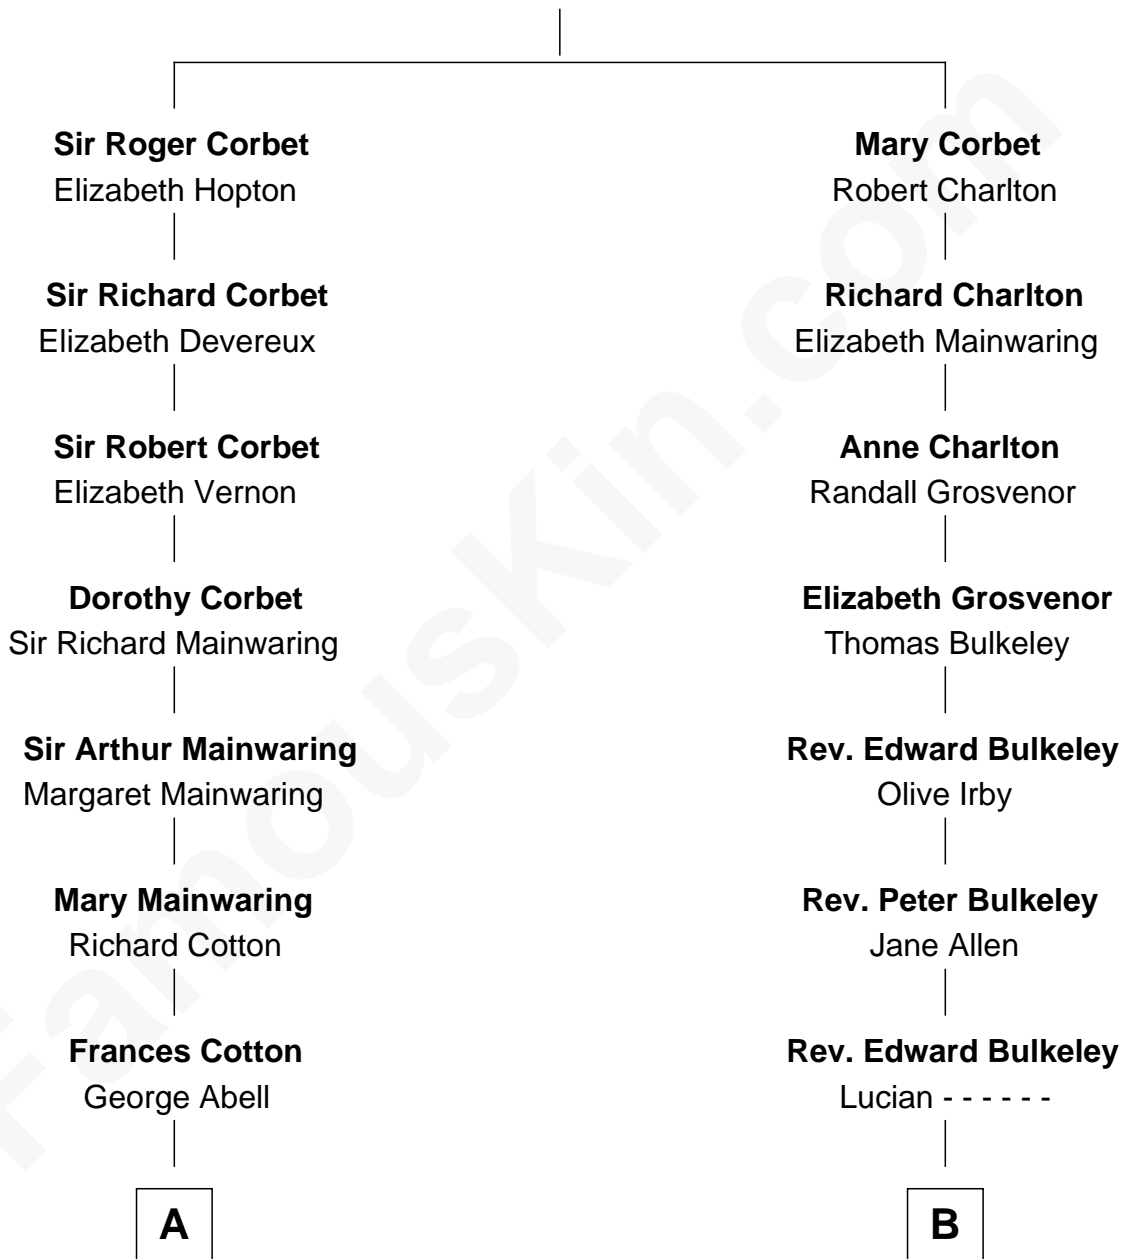

FamousKin.com Relationship Chart of

Richard Gere

Movie Actor

17th cousin 2 times removed of

Jeb Bush

43rd Governor of Florida

Sir Robert Corbet

Margaret - - - - -

C

—
William Stanton Tiffany
Anna Rebecca Stevens

—
Doris Anna Tiffany
Homer George Gere

—
Richard Gere
Movie Actor

FamousKin.com