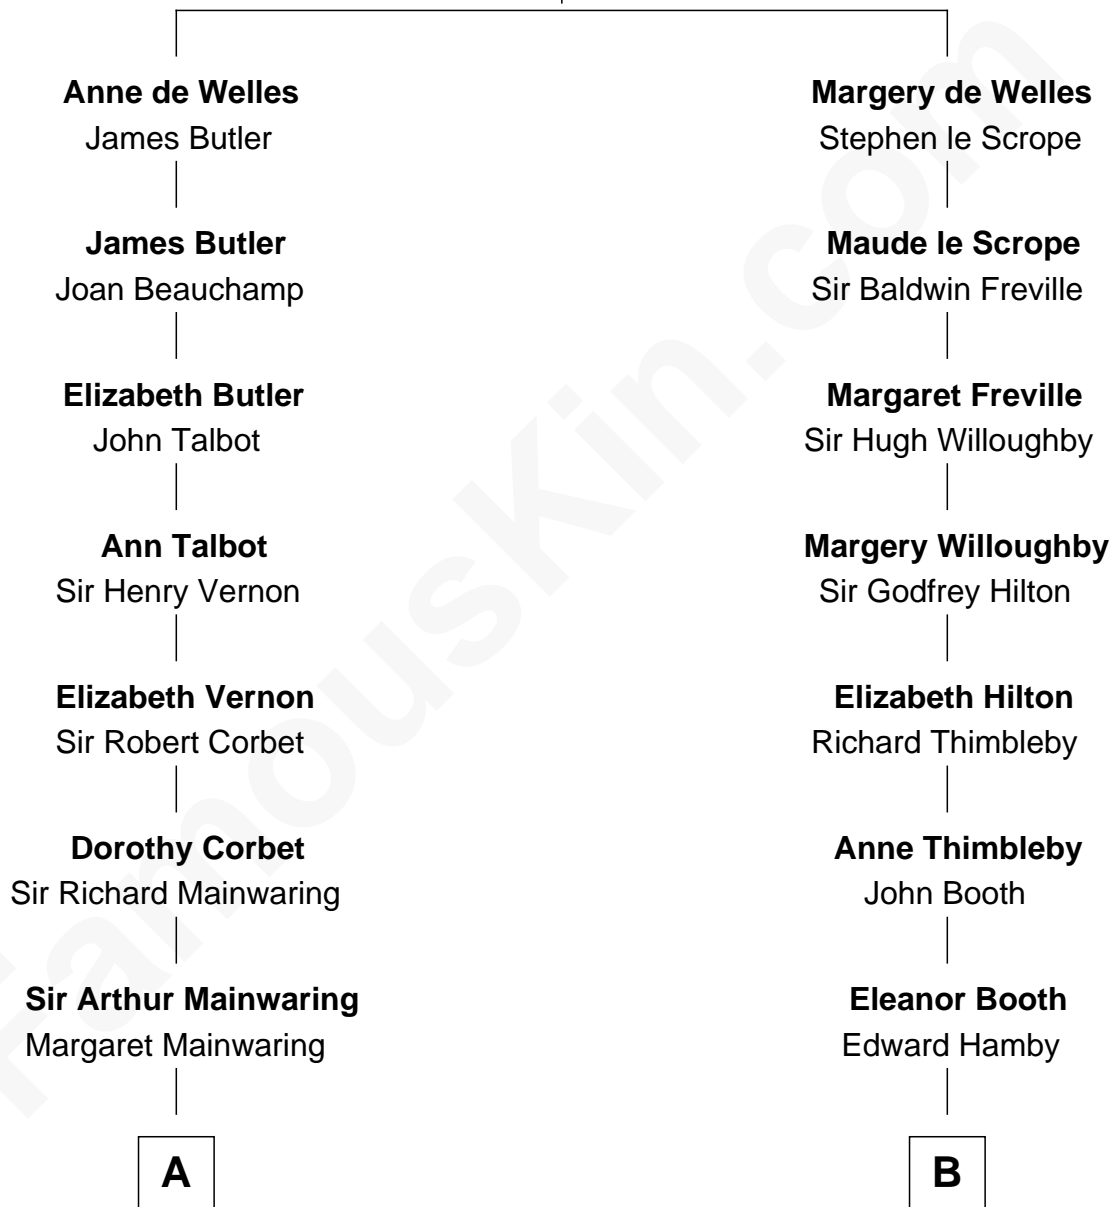

FamousKin.com Relationship Chart of

Richard Gere

Movie Actor

21st cousin of

Jeb Bush

43rd Governor of Florida

John de Welles

Maud de Roos

C

Julia Anne Hempstead

Elisha Thomas Tiffany

Nelson Leroy Tiffany

Evaline Harriet Williams

William Stanton Tiffany

Anna Rebecca Stevens

Doris Anna Tiffany