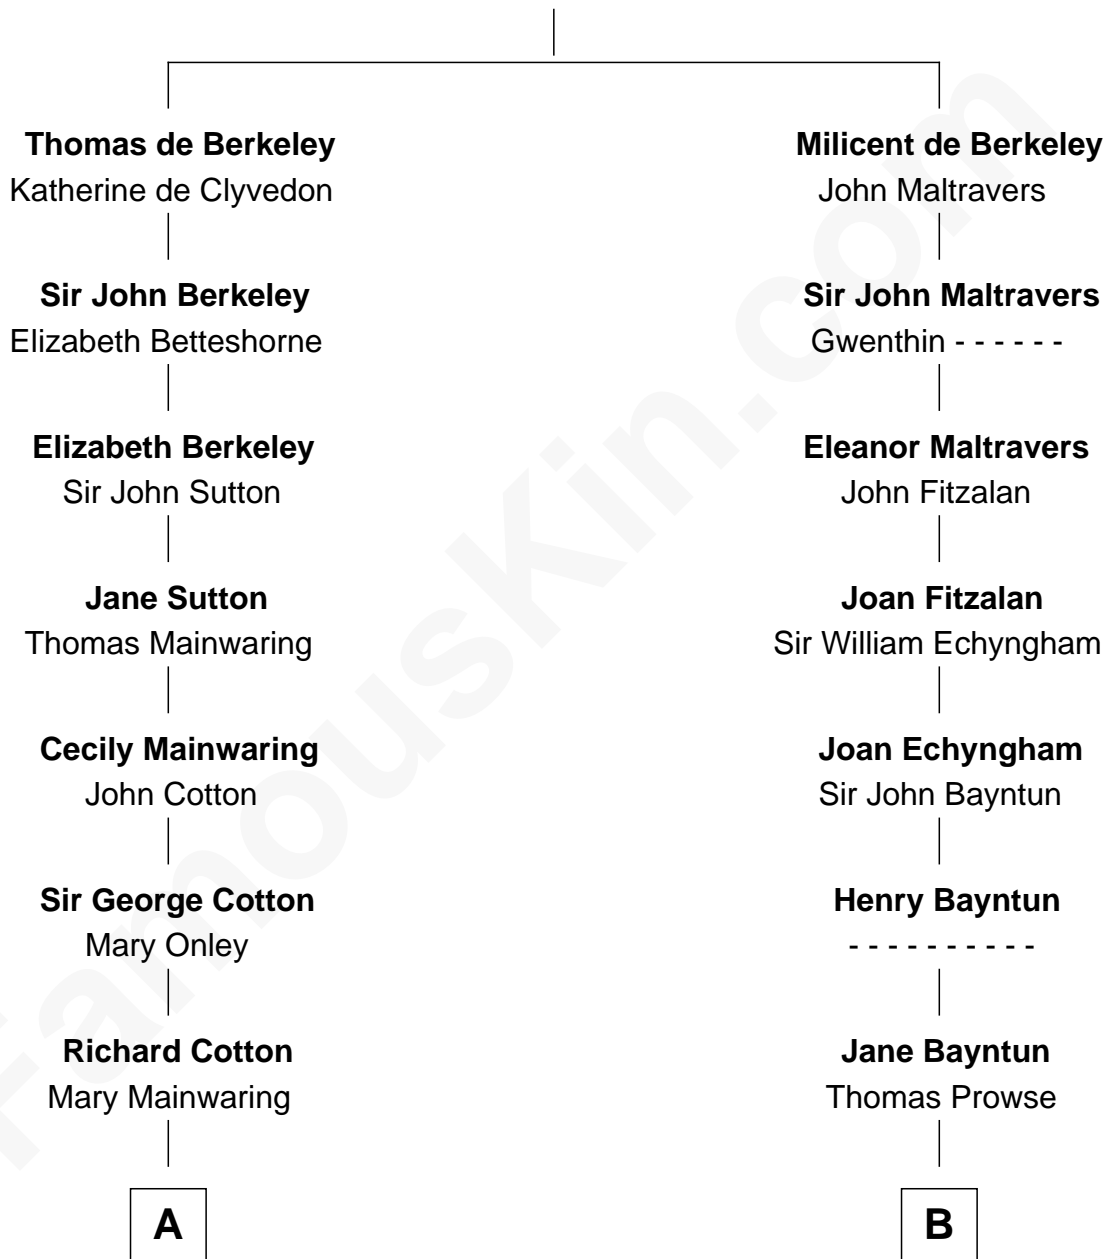

# FamousKin.com Relationship Chart of

**Richard Gere**

*Movie Actor*

20th cousin 1 time removed of

**Jeb Bush**

*43rd Governor of Florida*

**Sir Maurice de Berkeley**

Eve la Zouche

**C**

**Nelson Leroy Tiffany**  
Evaline Harriet Williams

**William Stanton Tiffany**  
Anna Rebecca Stevens

**Doris Anna Tiffany**  
Homer George Gere

**Richard Gere**  
*Movie Actor*

**D**

**Jonas James Pierce**  
Kate Pritzel

**Scott Pierce**  
Mabel Marvin

**Marvin Pierce**  
Pauline Robinson

**Barbara Pierce**  
George Herbert Walker Bush

**Jeb Bush**  
*43rd Governor of Florida*