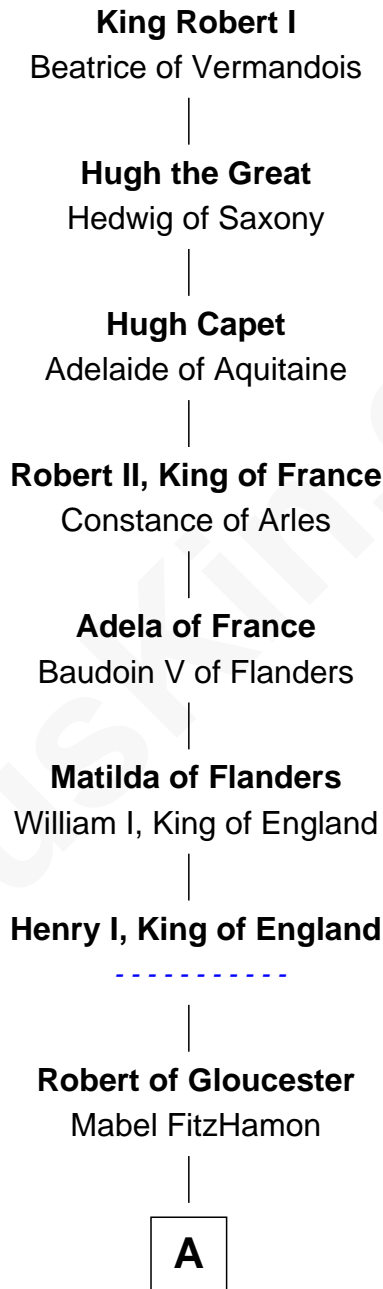

FamousKin.com Relationship Chart of

Richard Gere

Movie Actor

32nd Great-grandson of

King Robert I

King of France

A

Maud of Gloucester
Sir Ranulf de Gernons