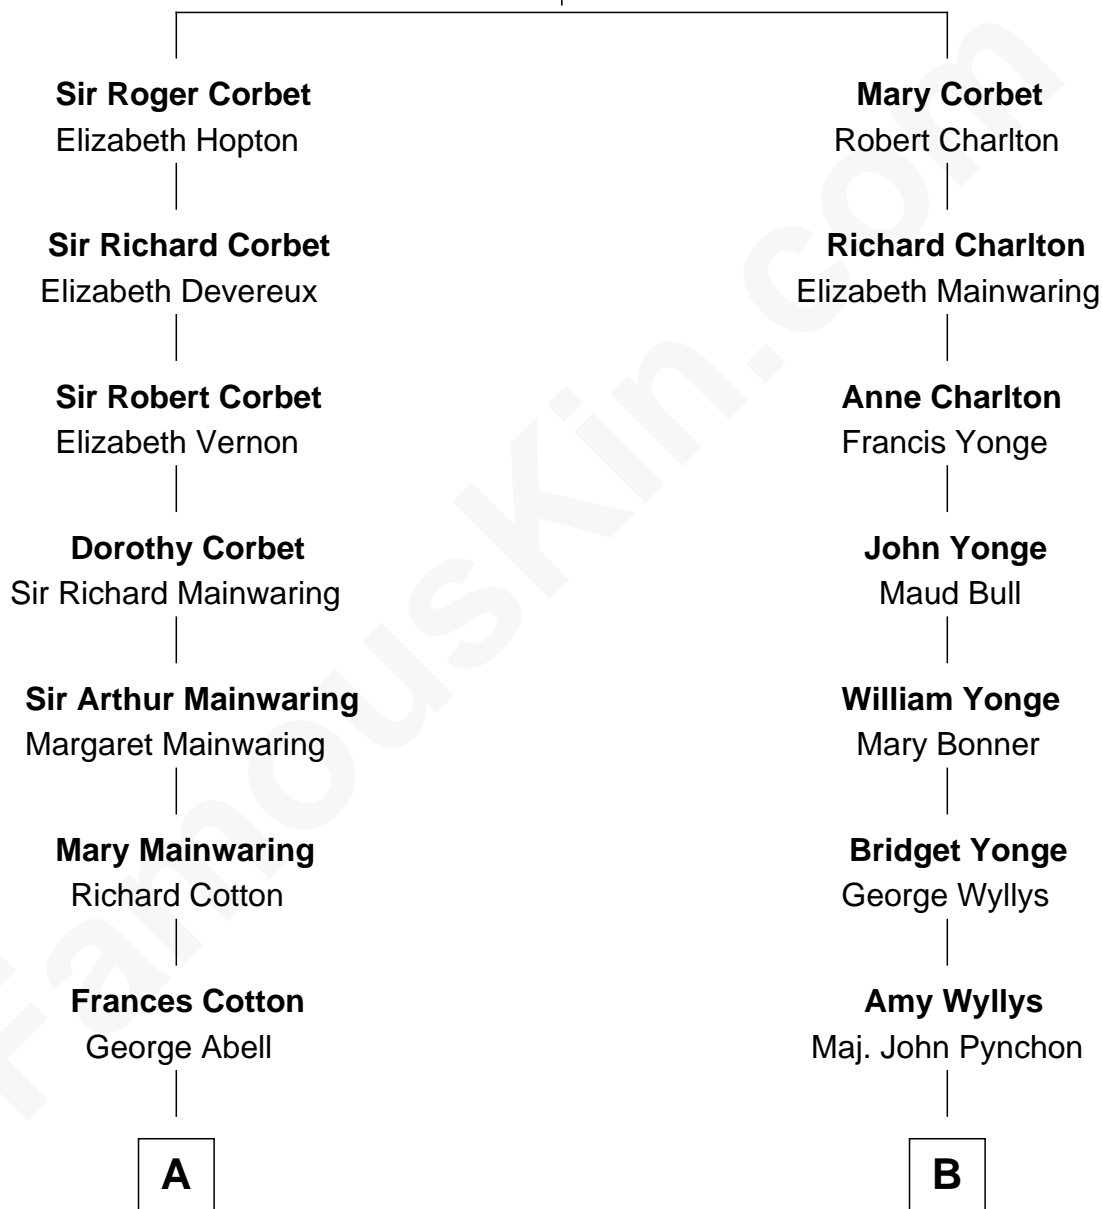

FamousKin.com Relationship Chart of

Richard Gere

Movie Actor

15th cousin 4 times removed of

Thomas Pynchon

American Novelist

Sir Robert Corbet

Margaret - - - - -

C

—
William Stanton Tiffany

Anna Rebecca Stevens

—
Doris Anna Tiffany

Homer George Gere

—
Richard Gere

Movie Actor

FamousKin.com