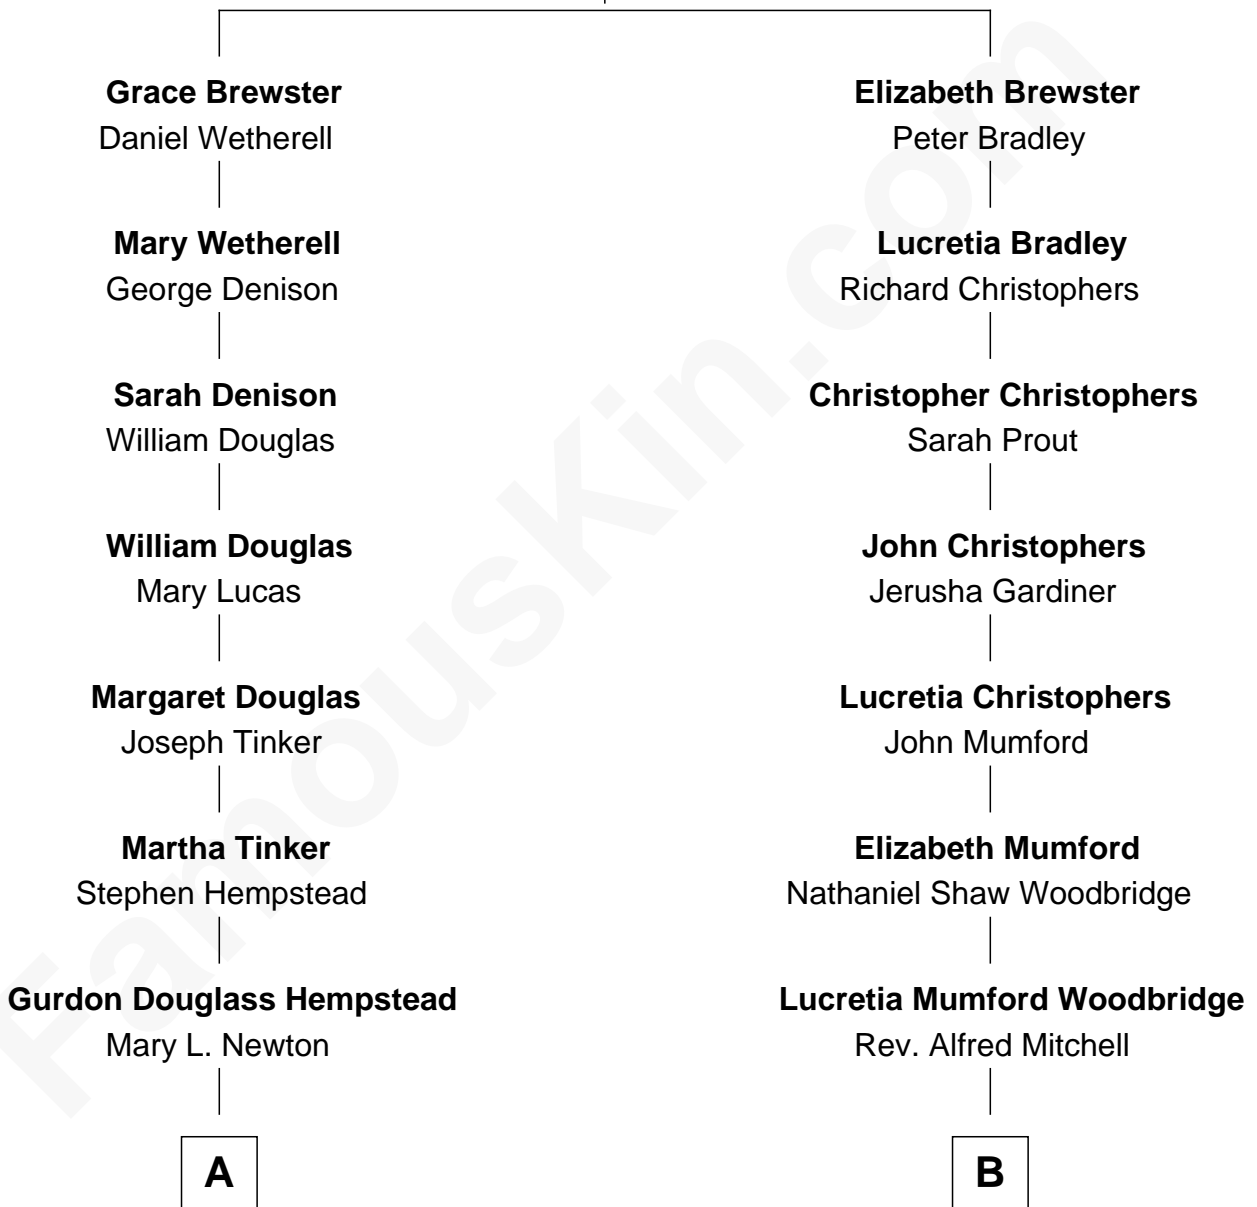

# FamousKin.com Relationship Chart of

**Richard Gere**

*Movie Actor*

11th cousin 1 time removed of

**Paget Brewster**

*TV Actress*

**Jonathan Brewster**

Lucretia Oldham

**A**

**Julia Anne Hempstead**  
Elisha Thomas Tiffany

**Nelson Leroy Tiffany**  
Evaline Harriet Williams

**William Stanton Tiffany**  
Anna Rebecca Stevens

**Doris Anna Tiffany**  
Homer George Gere

**Richard Gere**  
*Movie Actor*

**B**

**Donald Grant Mitchell**  
Mary Frances Pringle

**Mary Pringle Mitchell**  
Edward Larned Ryerson

**Donald Mitchell Ryerson**  
Isabelle McGenniss

**Joan Ryerson**  
George Washington Wales Brewster

**Galen Brewster**  
Hathaway Tew

**Paget Brewster**  
*TV Actress*