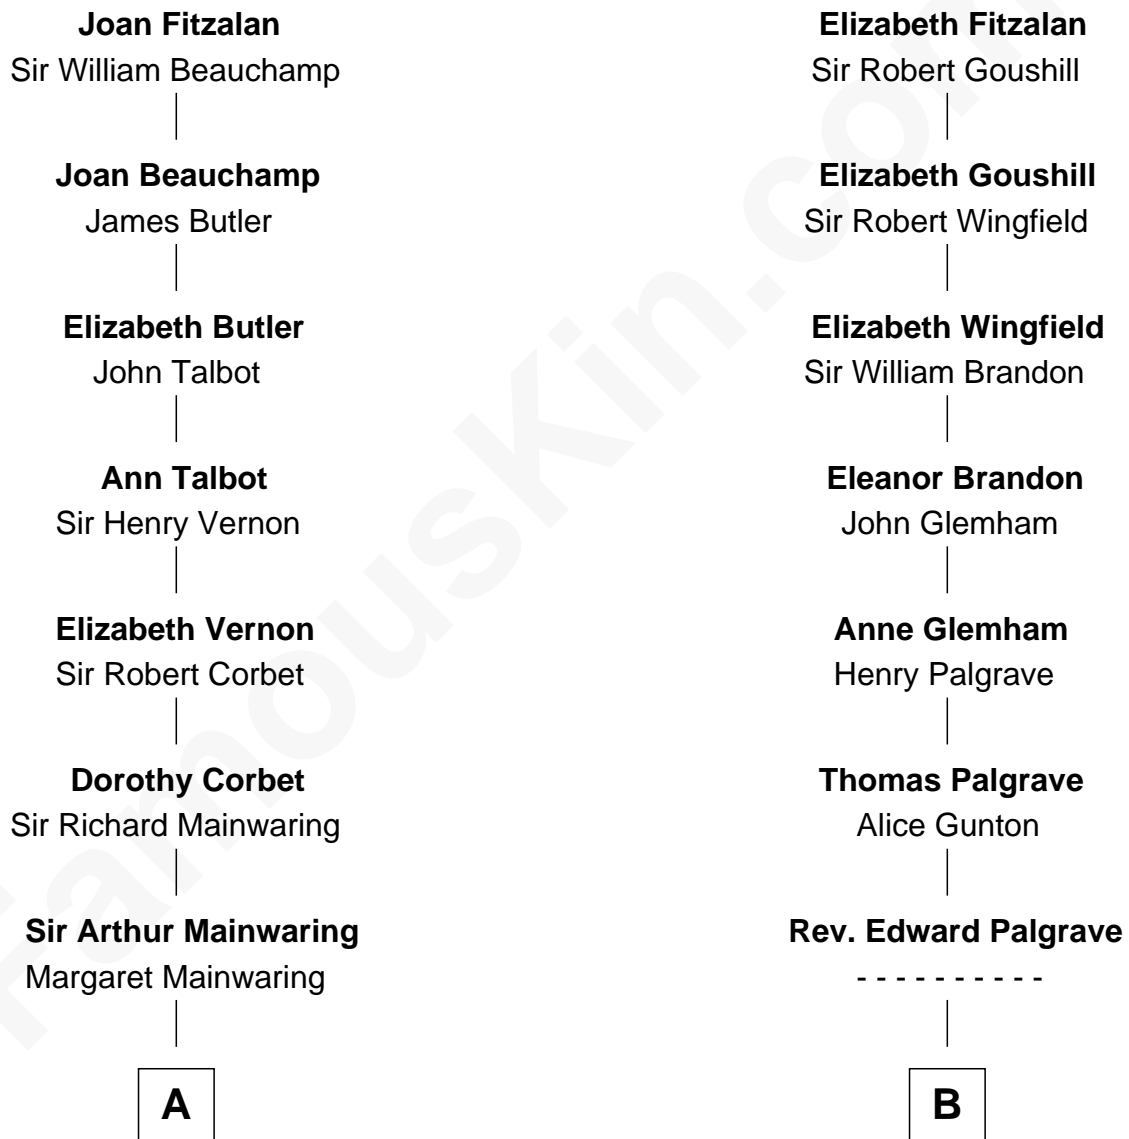

FamousKin.com Relationship Chart of

Richard Gere

Movie Actor

19th cousin 2 times removed of

Paget Brewster

TV Actress

Sir Richard Fitzalan

Elizabeth de Bohun

C

Julia Anne Hempstead
Elisha Thomas Tiffany

Nelson Leroy Tiffany
Evaline Harriet Williams

William Stanton Tiffany
Anna Rebecca Stevens

Doris Anna Tiffany
Homer George Gere

Richard Gere
Movie Actor

D

George Washington Wales Brewster
Joan Ryerson