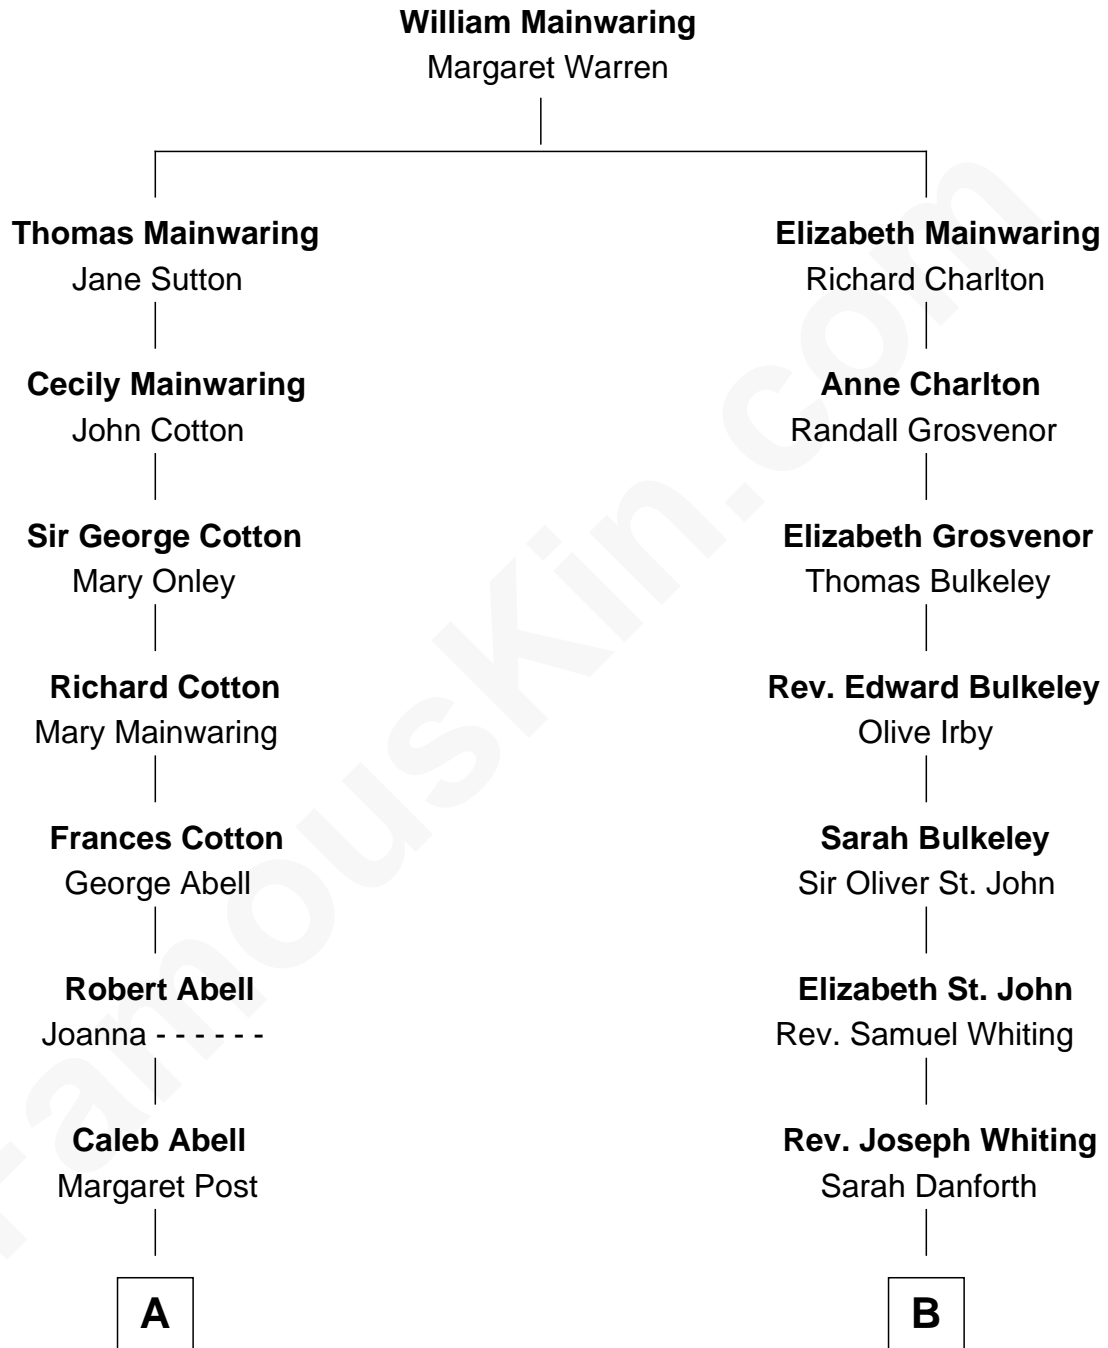

FamousKin.com
Relationship Chart of
Richard Gere
Movie Actor

13th cousin 4 times removed of
James Sherman
27th U.S. Vice-President

Richard Gere photo by [Francesco \(spaceodissey\)](#) [\(CC BY 2.0\)](#)