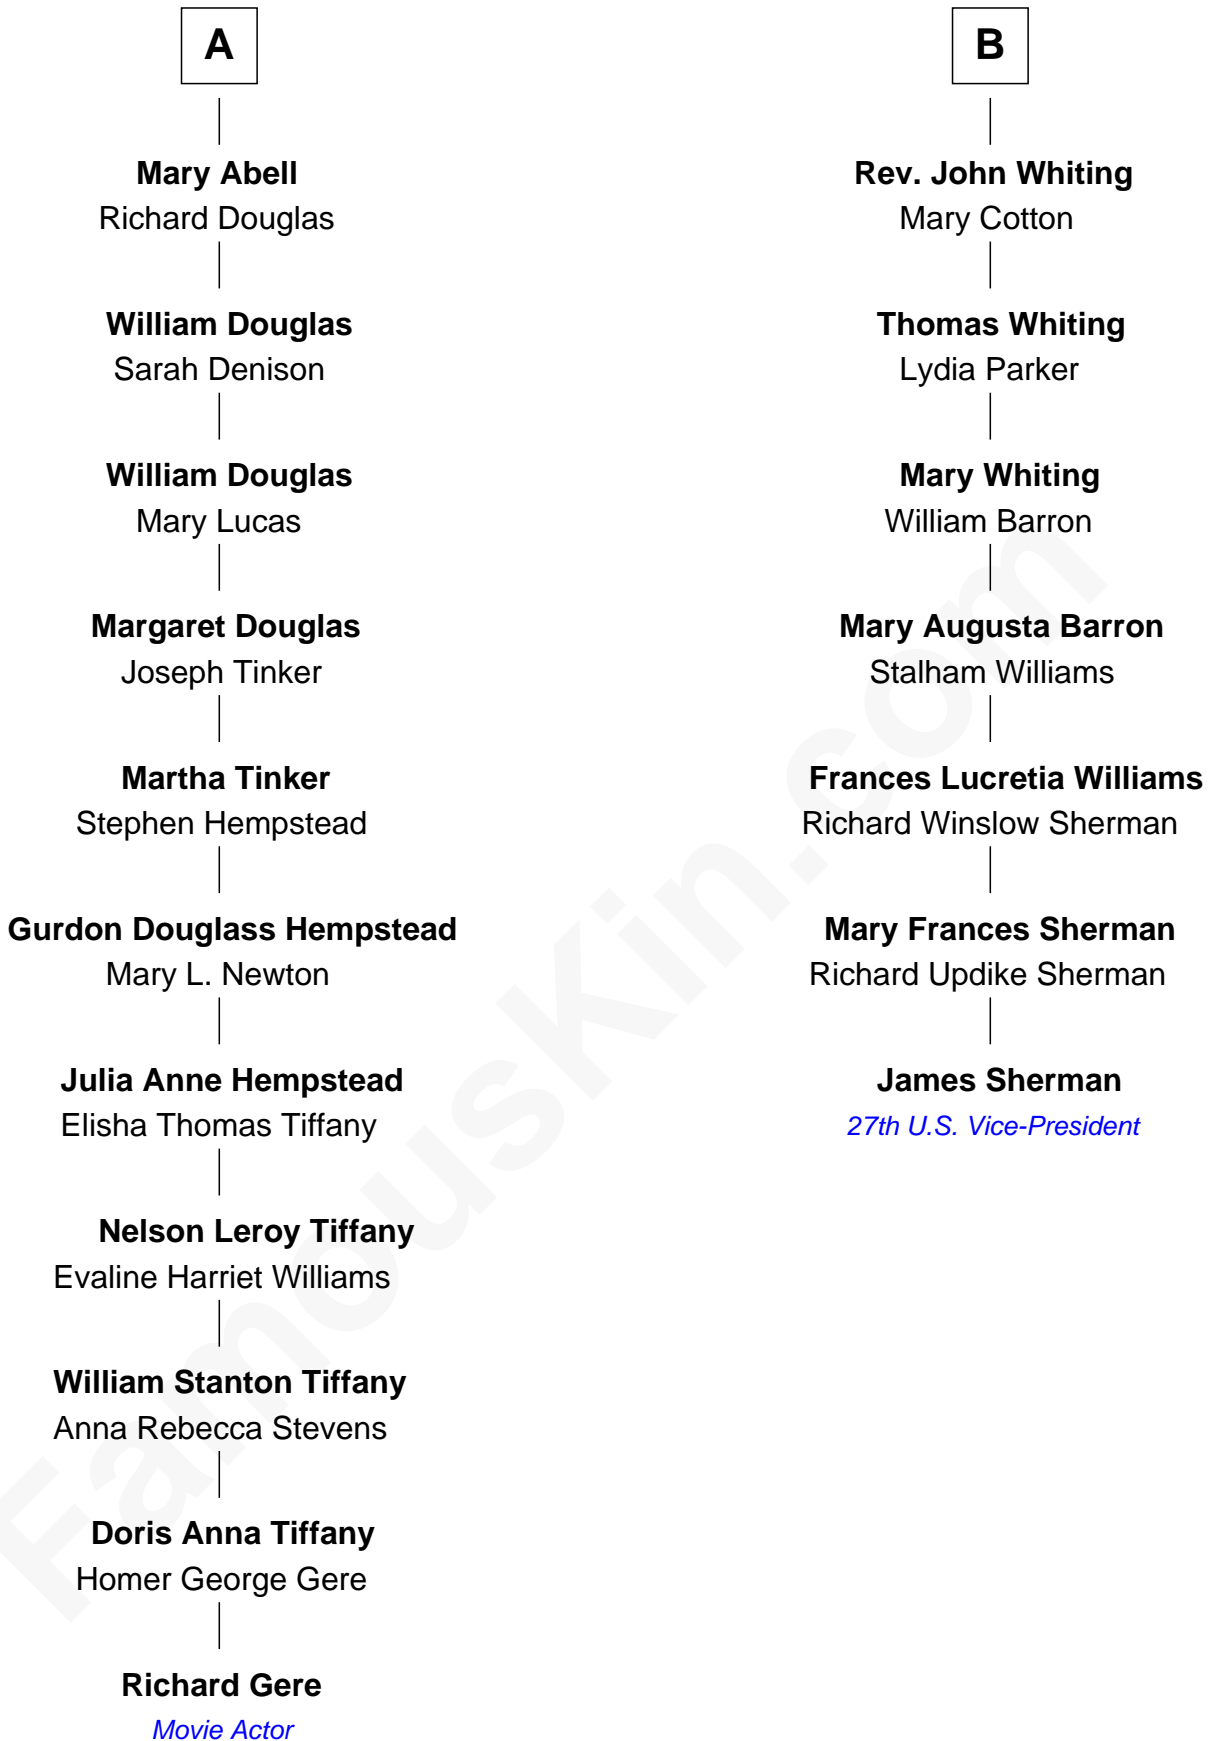

FamousKin.com
Relationship Chart of
Richard Gere
Movie Actor

13th cousin 4 times removed of
James Sherman
27th U.S. Vice-President

Richard Gere photo by [Francesco \(spaceodissey\)](#) [\(CC BY 2.0\)](#)