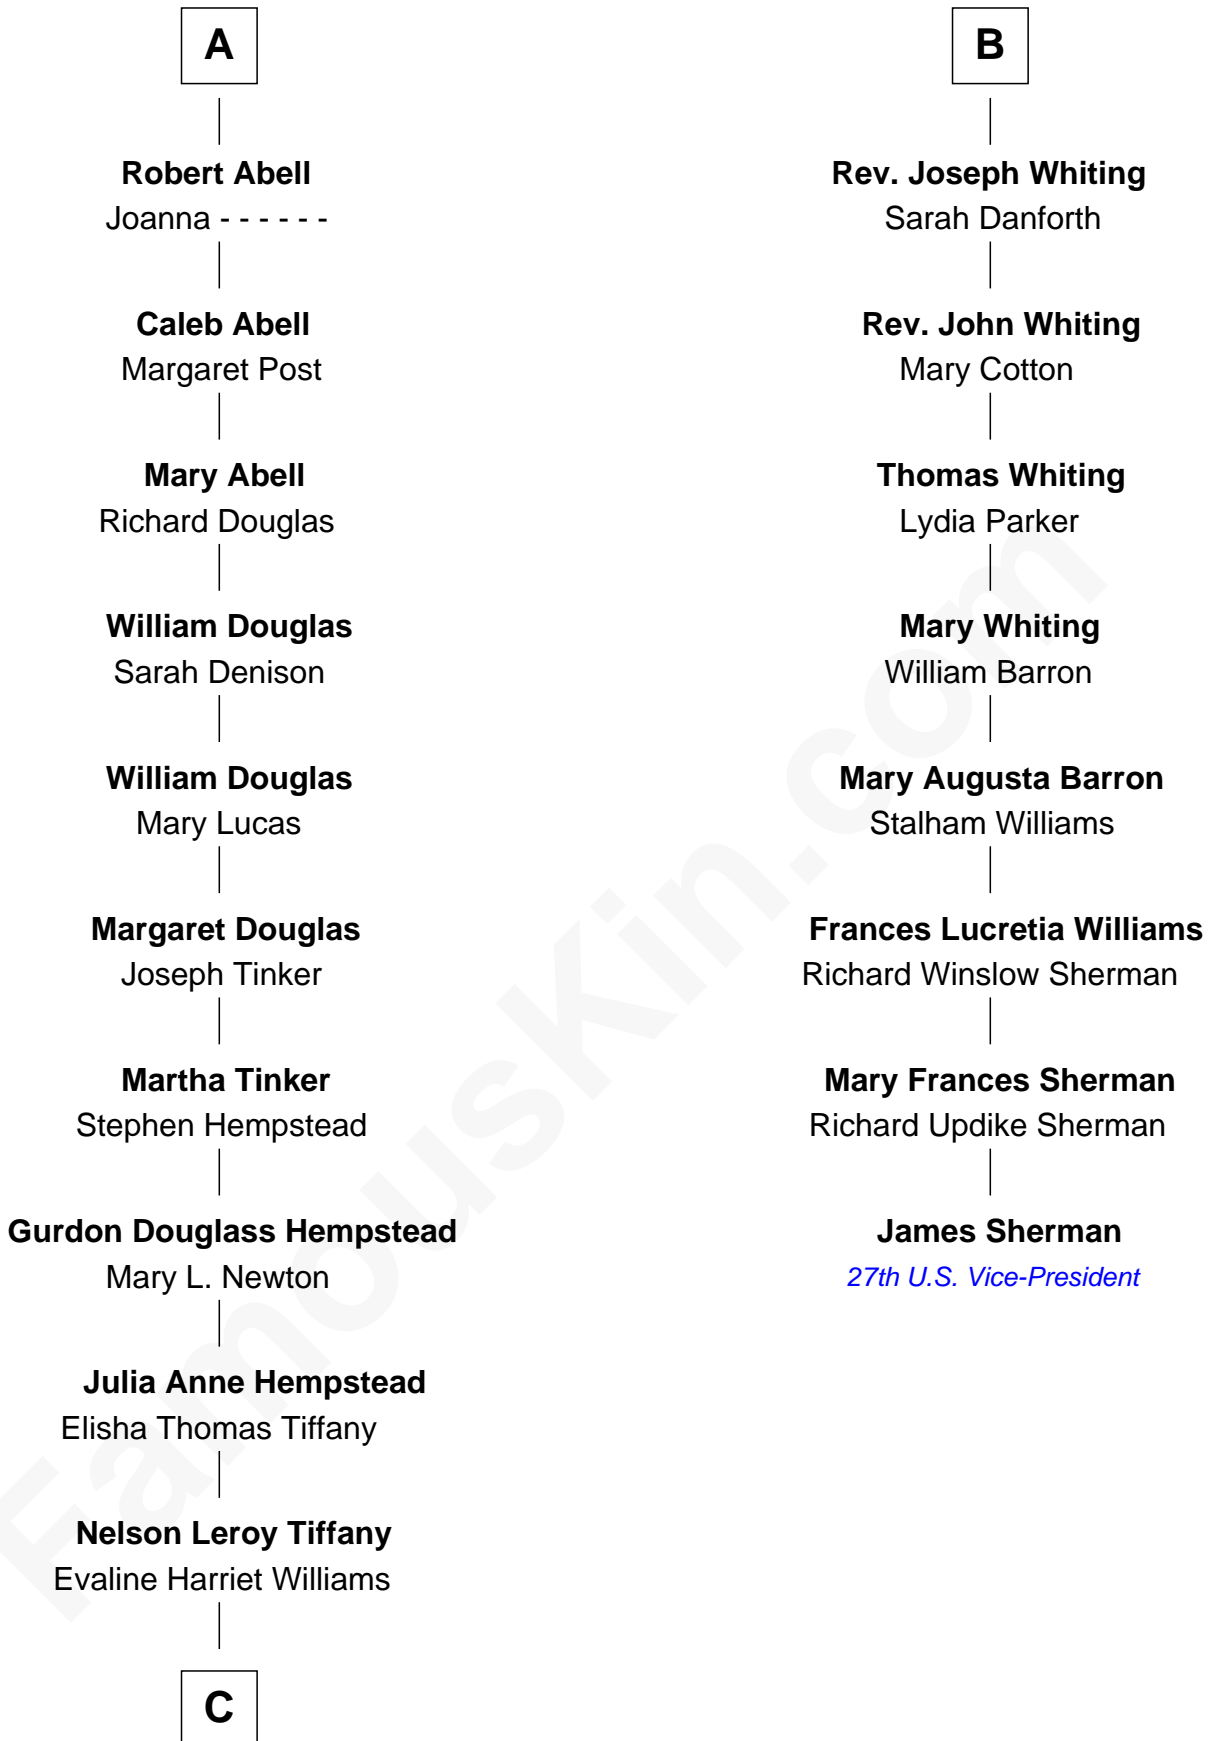

# FamousKin.com Relationship Chart of

**Richard Gere**

*Movie Actor*

14th cousin 5 times removed of

**James Sherman**

*27th U.S. Vice-President*

**Sir Robert Corbet**

Margaret - - - - -

**C**

—  
**William Stanton Tiffany**  
Anna Rebecca Stevens

—  
**Doris Anna Tiffany**  
Homer George Gere

—  
**Richard Gere**  
*Movie Actor*

FamousKin.com