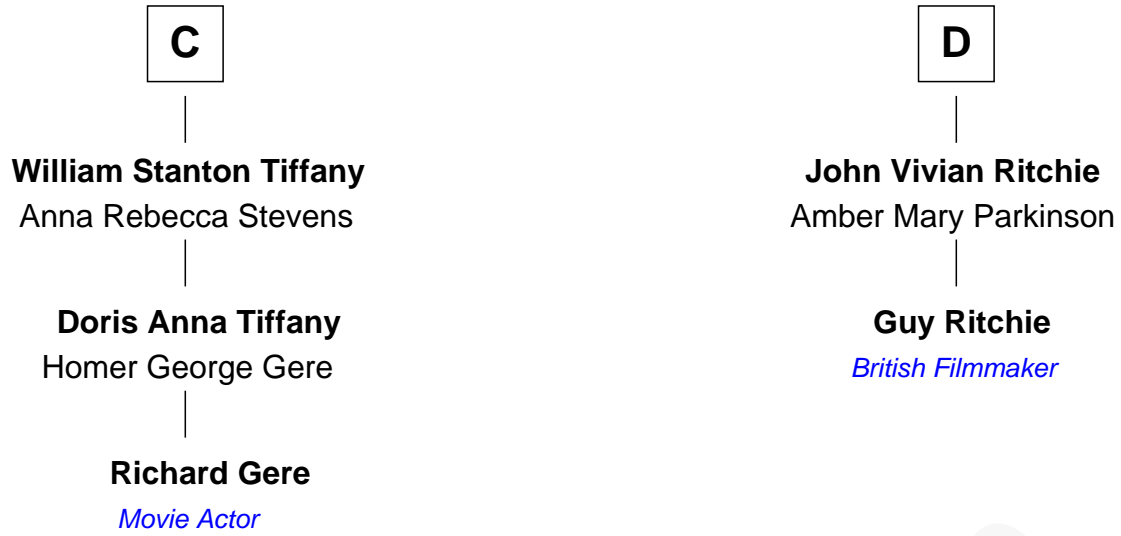

FamousKin.com Relationship Chart of

Richard Gere

Movie Actor

18th cousin 1 time removed of

Guy Ritchie

British Filmmaker

Sir Walter Devereux

Elizabeth Merbery

FamousKin.com