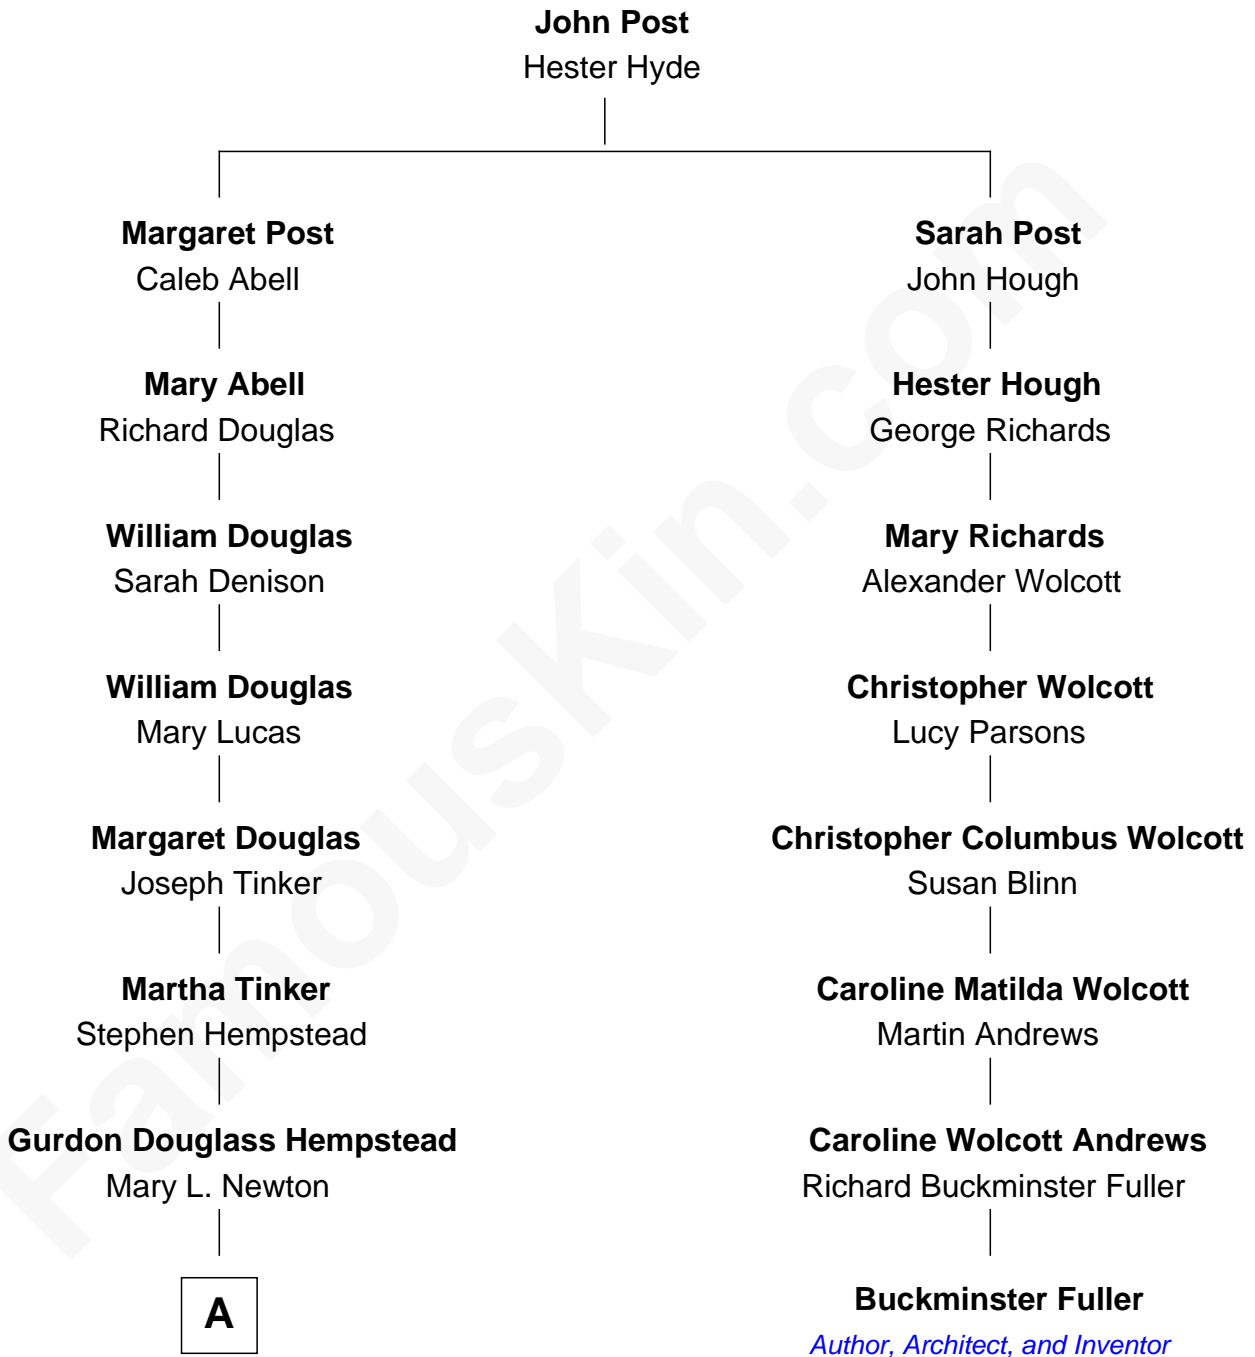

FamousKin.com
Relationship Chart of
Richard Gere
Movie Actor

7th cousin 4 times removed of
Buckminster Fuller
Author, Architect, and Inventor

A

—
Julia Anne Hempstead

Elisha Thomas Tiffany

—
Nelson Leroy Tiffany

Evaline Harriet Williams

—
William Stanton Tiffany

Anna Rebecca Stevens

—
Doris Anna Tiffany

Homer George Gere

—
Richard Gere

Movie Actor