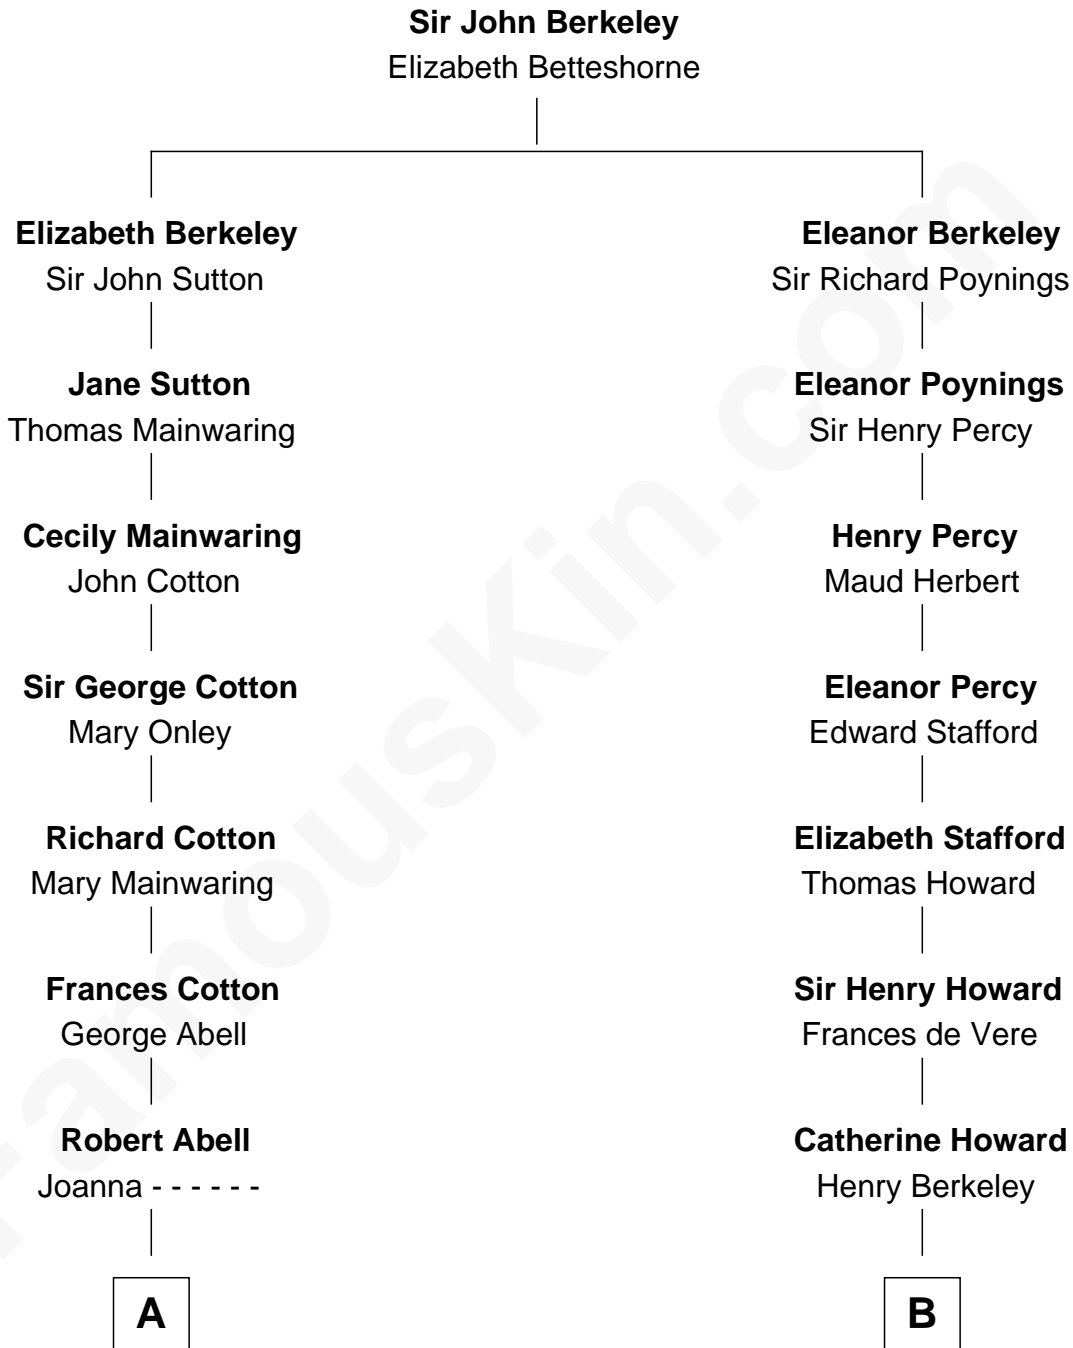

# FamousKin.com Relationship Chart of

**Richard Gere**

*Movie Actor*

18th cousin of

**Thomas Hunt Morgan**

*Nobel Prize Winner in Physiology or Medicine*

**C**

**Doris Anna Tiffany**  
Homer George Gere

**Richard Gere**  
*Movie Actor*

**D**

**Ellen Key Howard**  
Charlton Hunt Morgan

**Thomas Hunt Morgan**  
*Nobel Prize Winner*

FamousKin.com