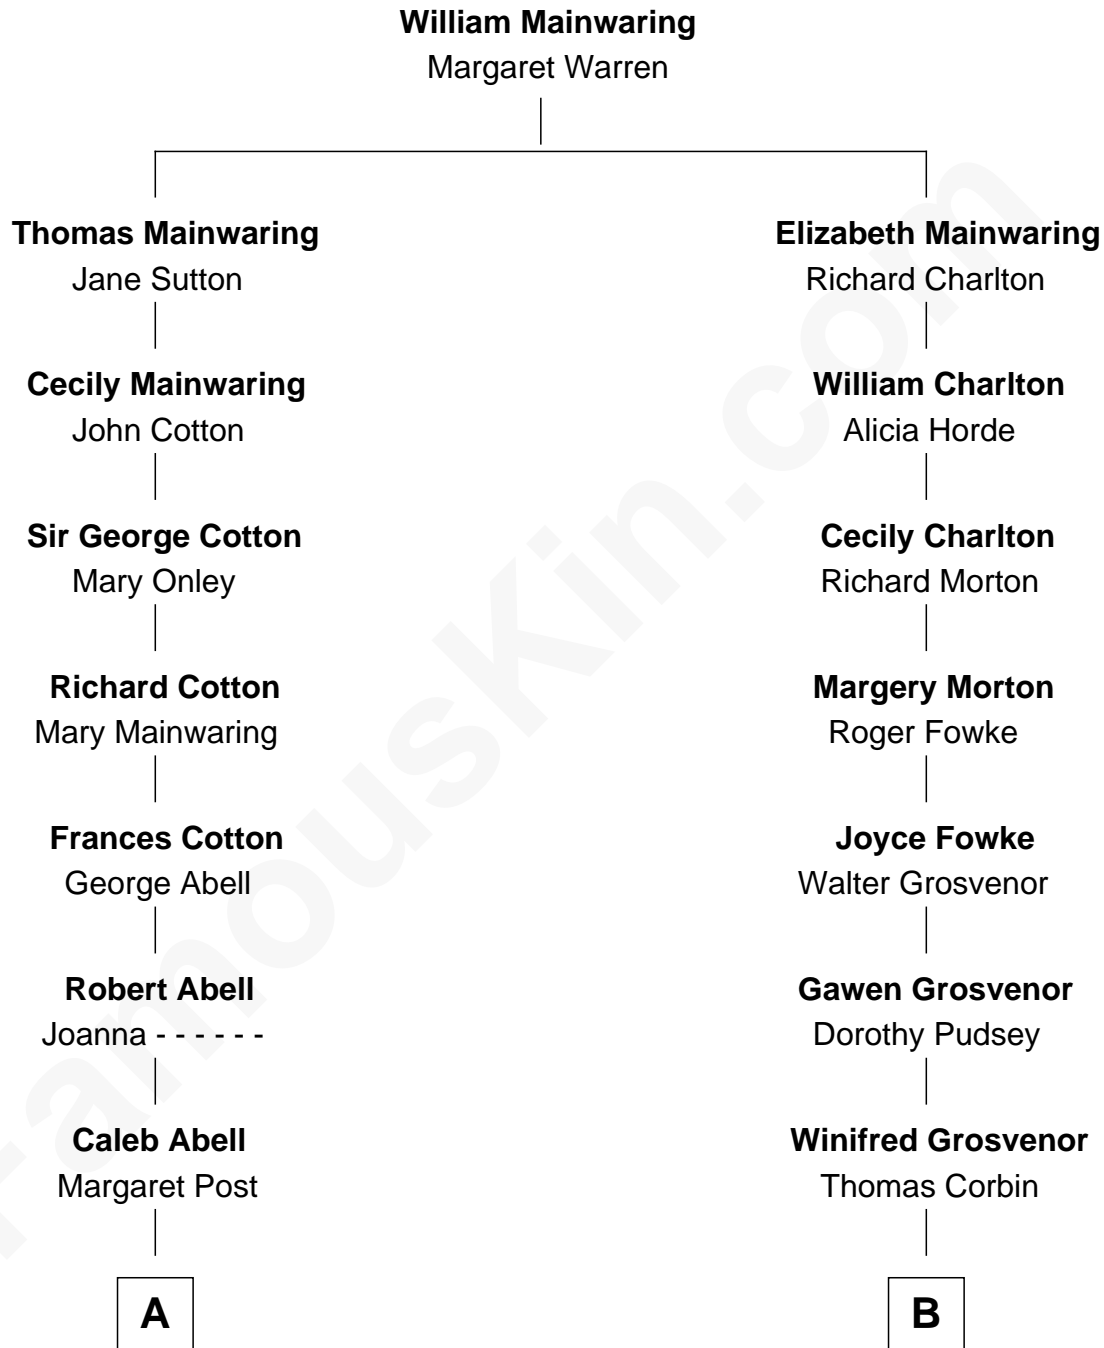

FamousKin.com
Relationship Chart of
Richard Gere
Movie Actor

15th cousin 2 times removed of

Thomas Hunt Morgan
Nobel Prize Winner in Physiology or Medicine

Richard Gere photo by [Francesco \(spaceodissey\)](#) (CC BY 2.0)