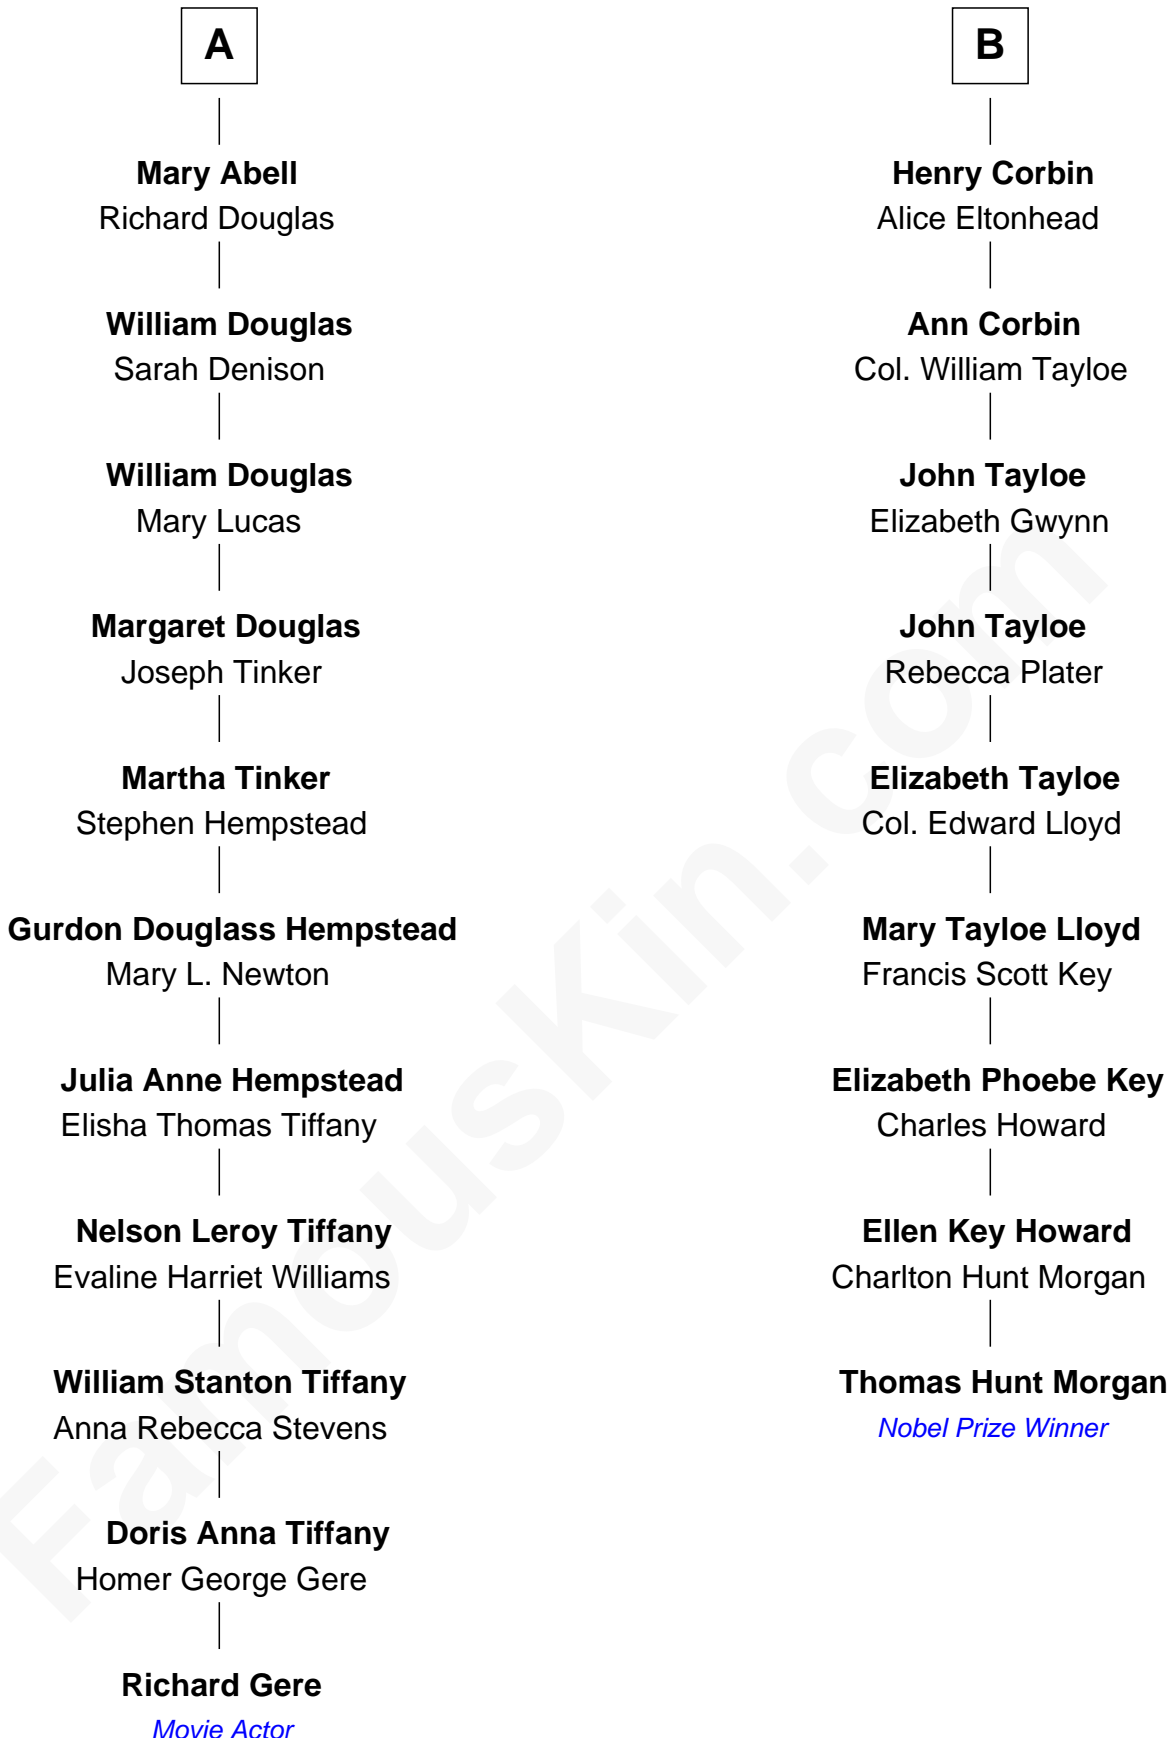

FamousKin.com
Relationship Chart of
Richard Gere
Movie Actor

15th cousin 2 times removed of

Thomas Hunt Morgan
Nobel Prize Winner in Physiology or Medicine

Richard Gere photo by [Francesco \(spaceodissey\)](#) (CC BY 2.0)