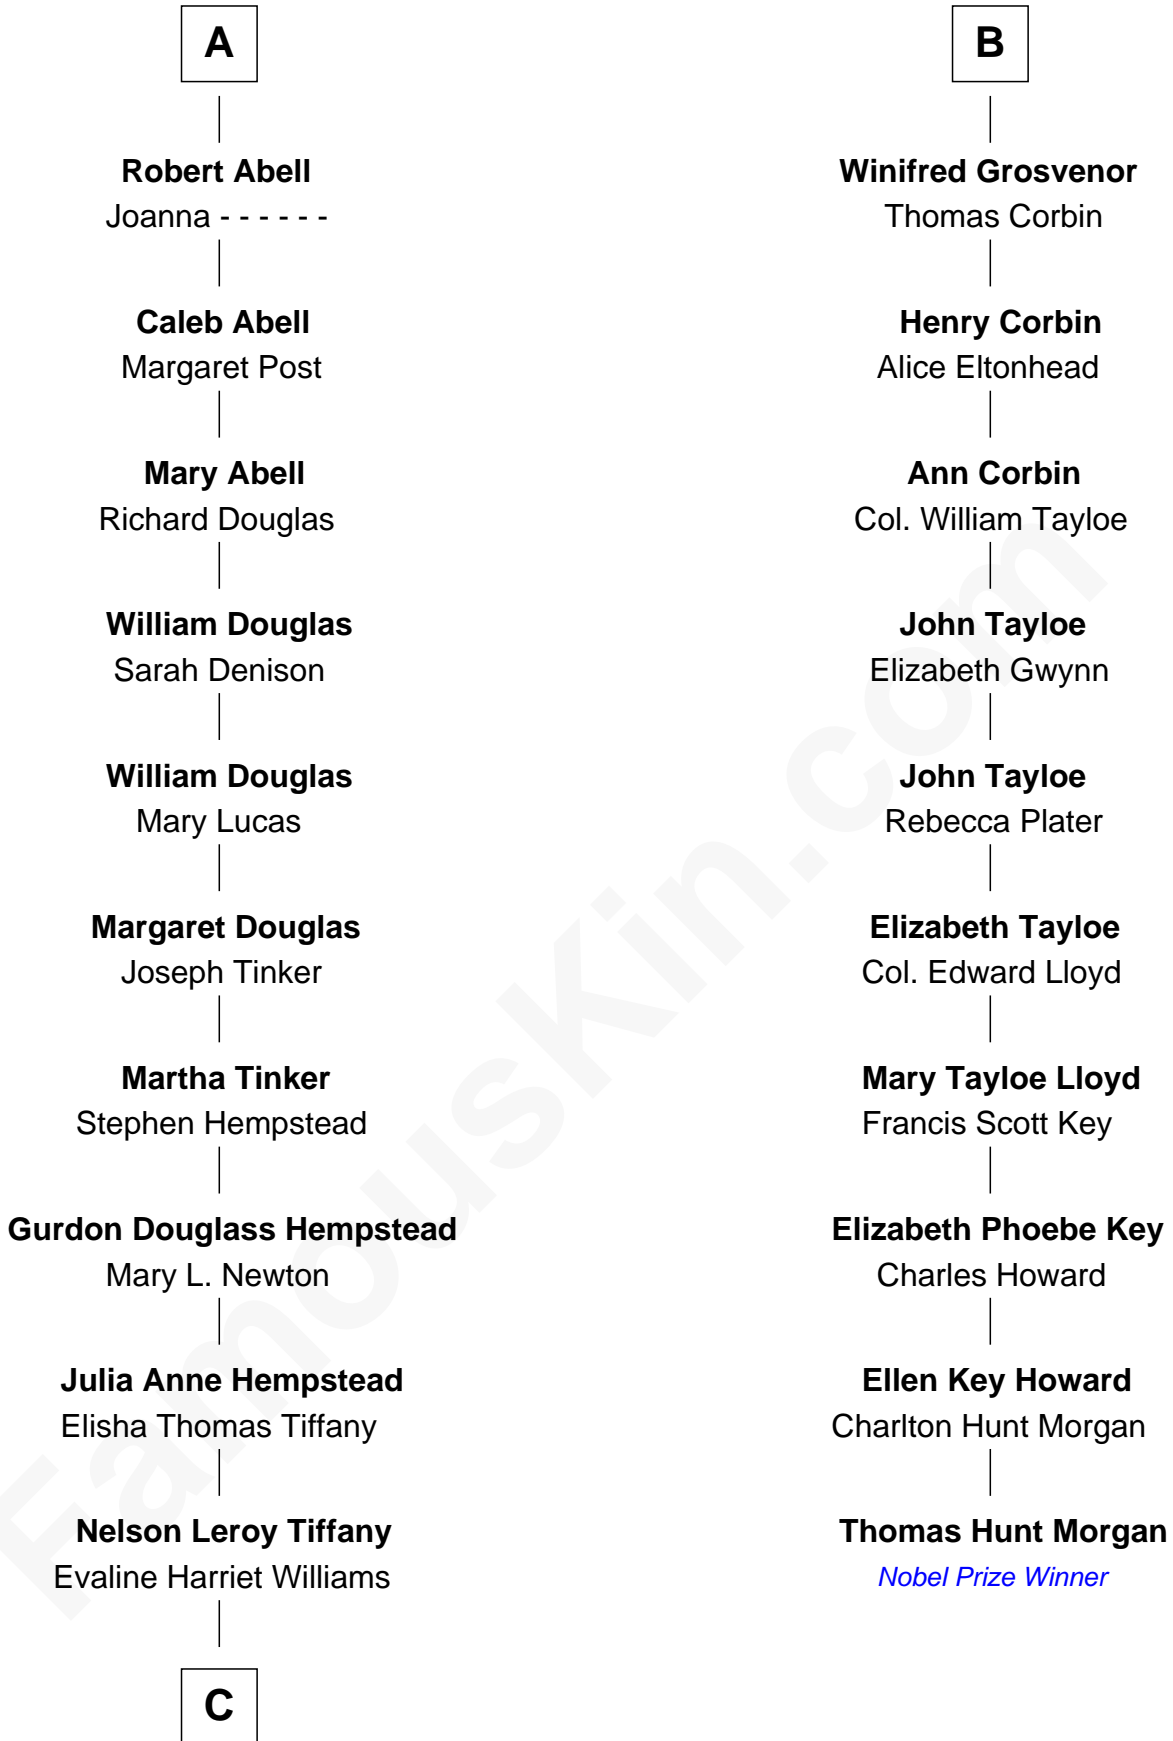

FamousKin.com
Relationship Chart of
Richard Gere
Movie Actor

16th cousin 3 times removed of

Thomas Hunt Morgan
Nobel Prize Winner in Physiology or Medicine

C

—
William Stanton Tiffany

Anna Rebecca Stevens

—
Doris Anna Tiffany