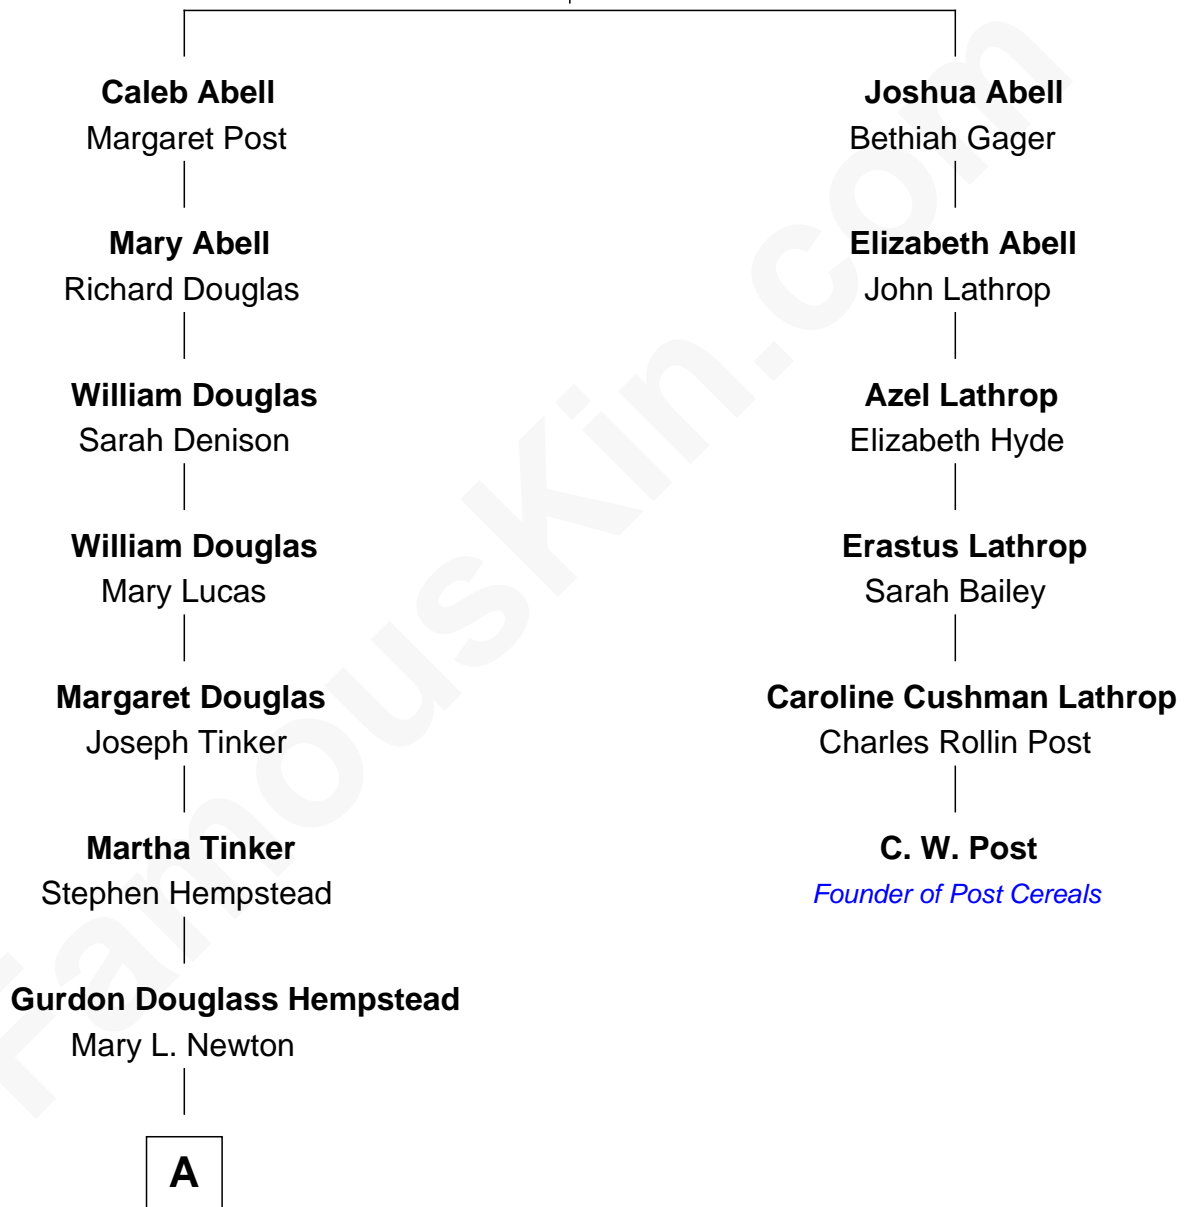

# FamousKin.com Relationship Chart of

**Richard Gere**

*Movie Actor*

5th cousin 6 times removed of

**C. W. Post**

*Founder of Post Cereals*

**Robert Abell**  
Joanna - - - - -

**A**

—  
**Julia Anne Hempstead**

Elisha Thomas Tiffany

—  
**Nelson Leroy Tiffany**

Evaline Harriet Williams

—  
**William Stanton Tiffany**

Anna Rebecca Stevens

—  
**Doris Anna Tiffany**

Homer George Gere