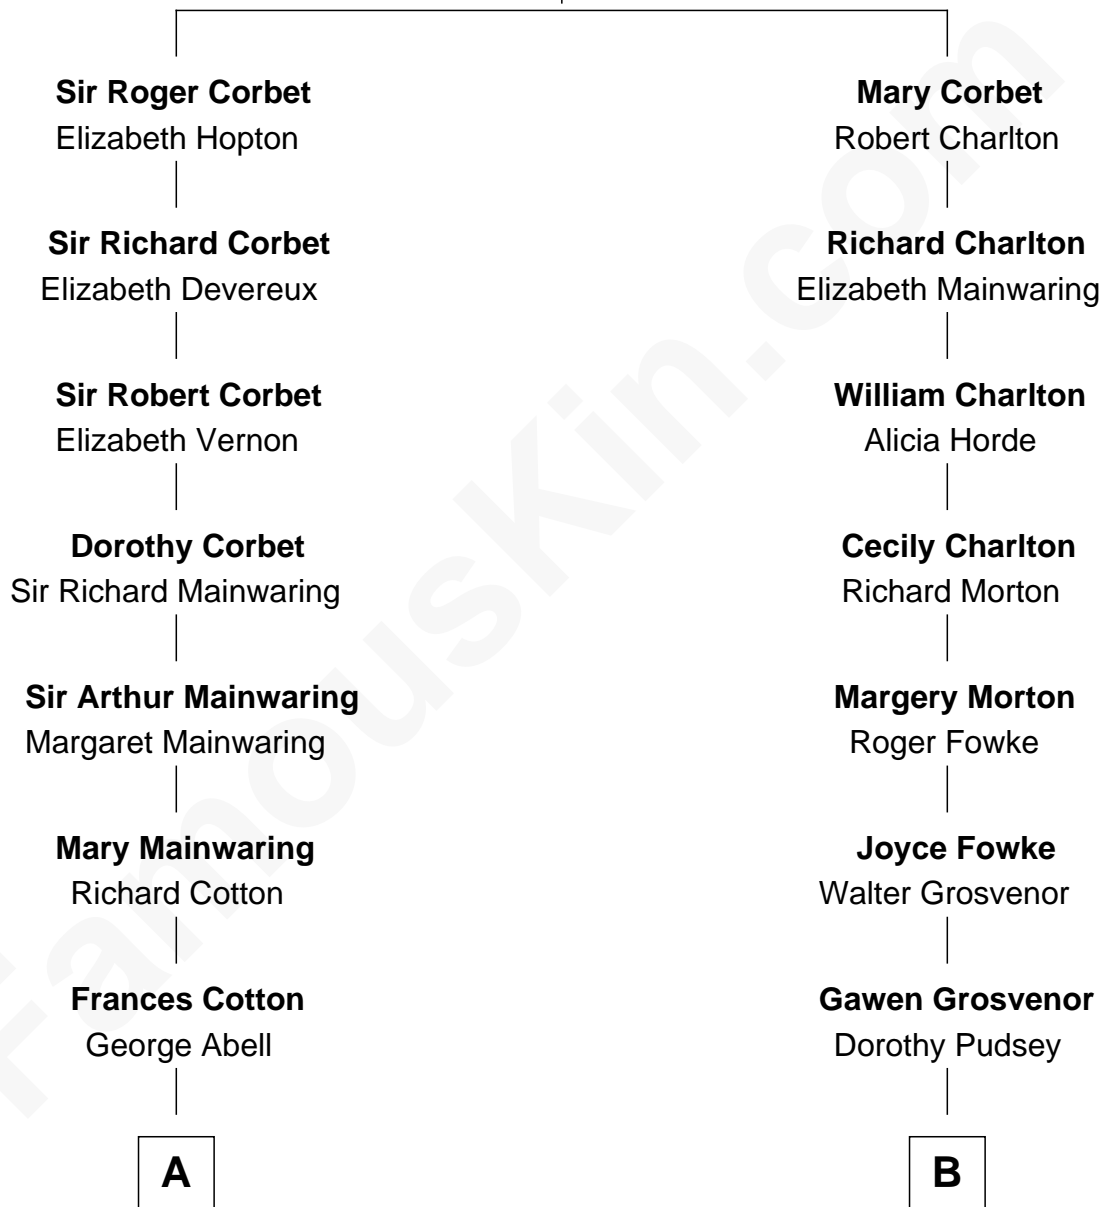

FamousKin.com Relationship Chart of

Richard Gere

Movie Actor

12th cousin 7 times removed of

Henry Lee III

9th Governor of Virginia

Sir Robert Corbet

Margaret - - - - -

C

—
William Stanton Tiffany
Anna Rebecca Stevens

—
Doris Anna Tiffany
Homer George Gere

—
Richard Gere
Movie Actor

FamousKin.com