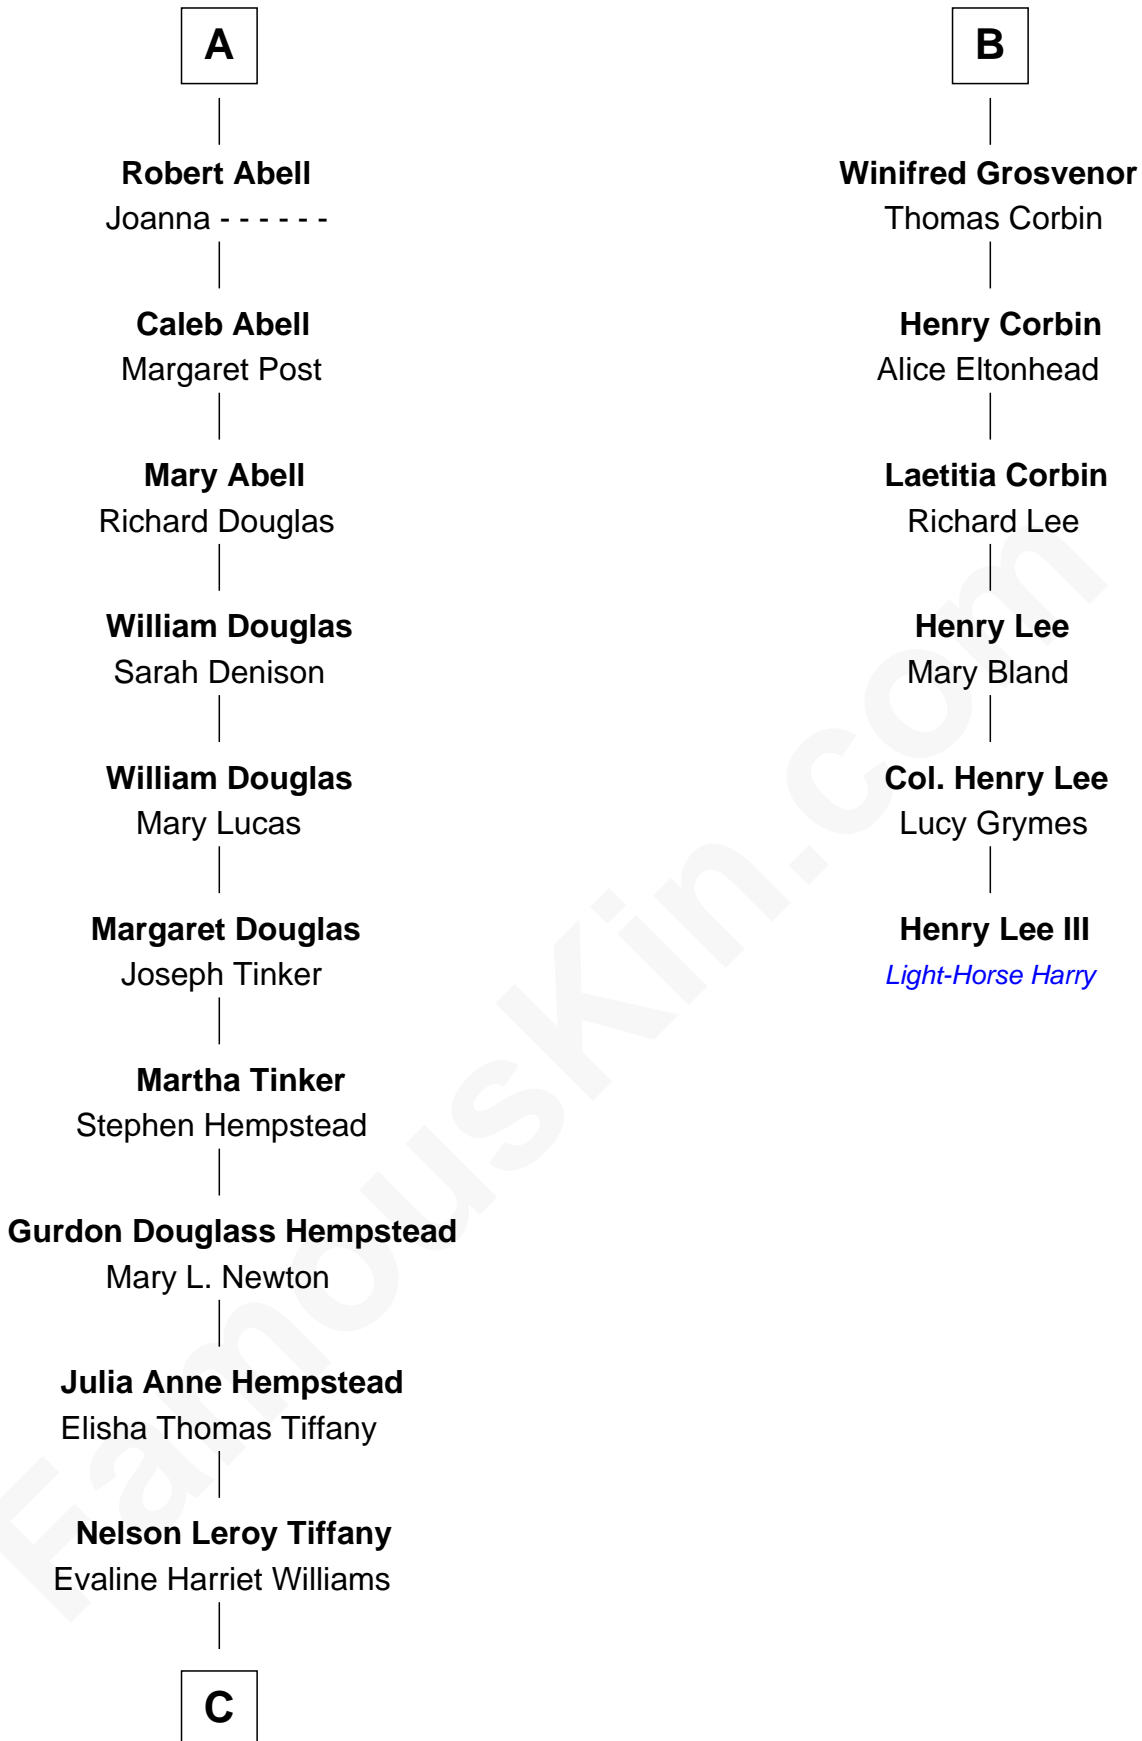

FamousKin.com Relationship Chart of

Richard Gere

Movie Actor

12th cousin 7 times removed of

Henry Lee III

9th Governor of Virginia

Sir Robert Corbet

Margaret - - - - -

C

—
William Stanton Tiffany
Anna Rebecca Stevens

—
Doris Anna Tiffany
Homer George Gere

—
Richard Gere
Movie Actor

FamousKin.com