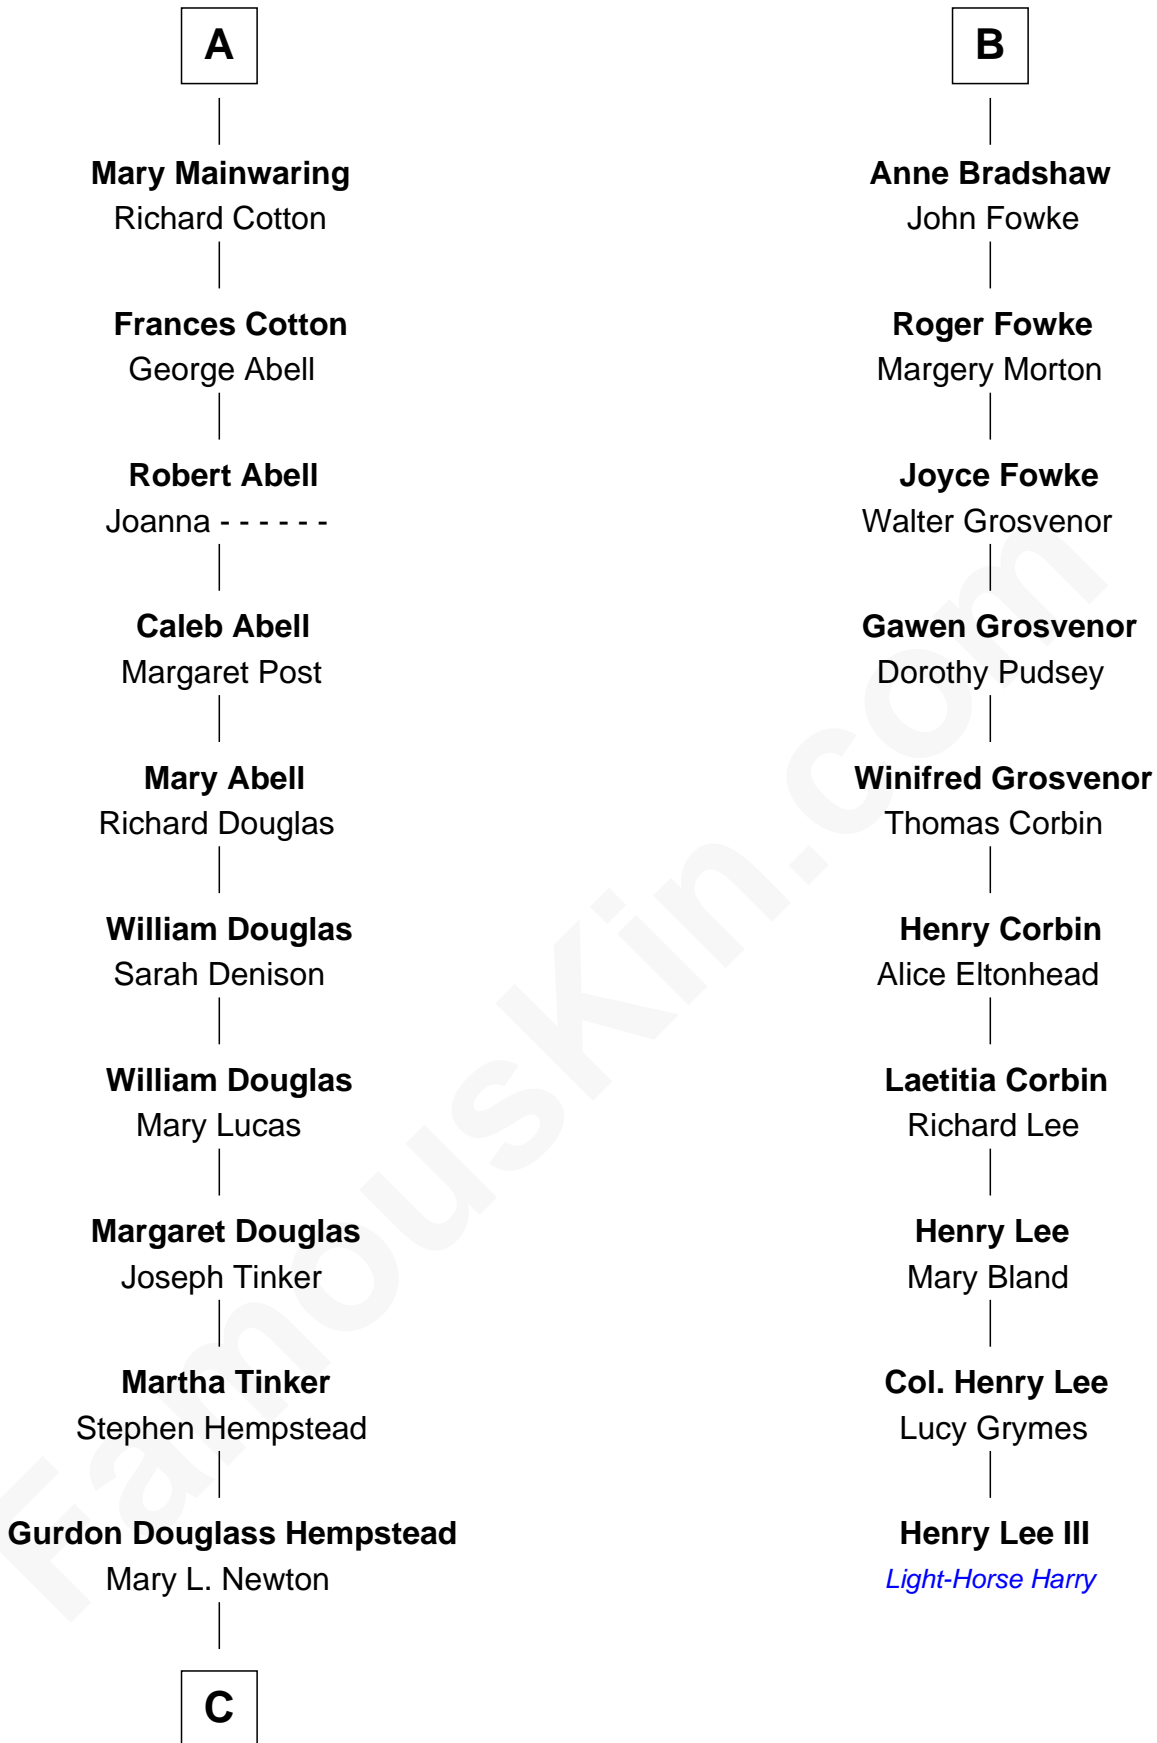

FamousKin.com Relationship Chart of

Richard Gere

Movie Actor

16th cousin 5 times removed of

Henry Lee III

9th Governor of Virginia

John de Welles

Maud de Roos

Elizabeth Vernon

Sir Robert Corbet

Dorothy Corbet

Sir Richard Mainwaring

Sir Arthur Mainwaring

Margaret Mainwaring

A

Margery de Welles

Elizabeth Delves

Margaret Aston

John Kinnersley

Isabel Kinnersley

John Bradshaw

B

C

—
Julia Anne Hempstead

Elisha Thomas Tiffany

—
Nelson Leroy Tiffany

Evaline Harriet Williams

—
William Stanton Tiffany

Anna Rebecca Stevens

—
Doris Anna Tiffany

Homer George Gere

—
Richard Gere