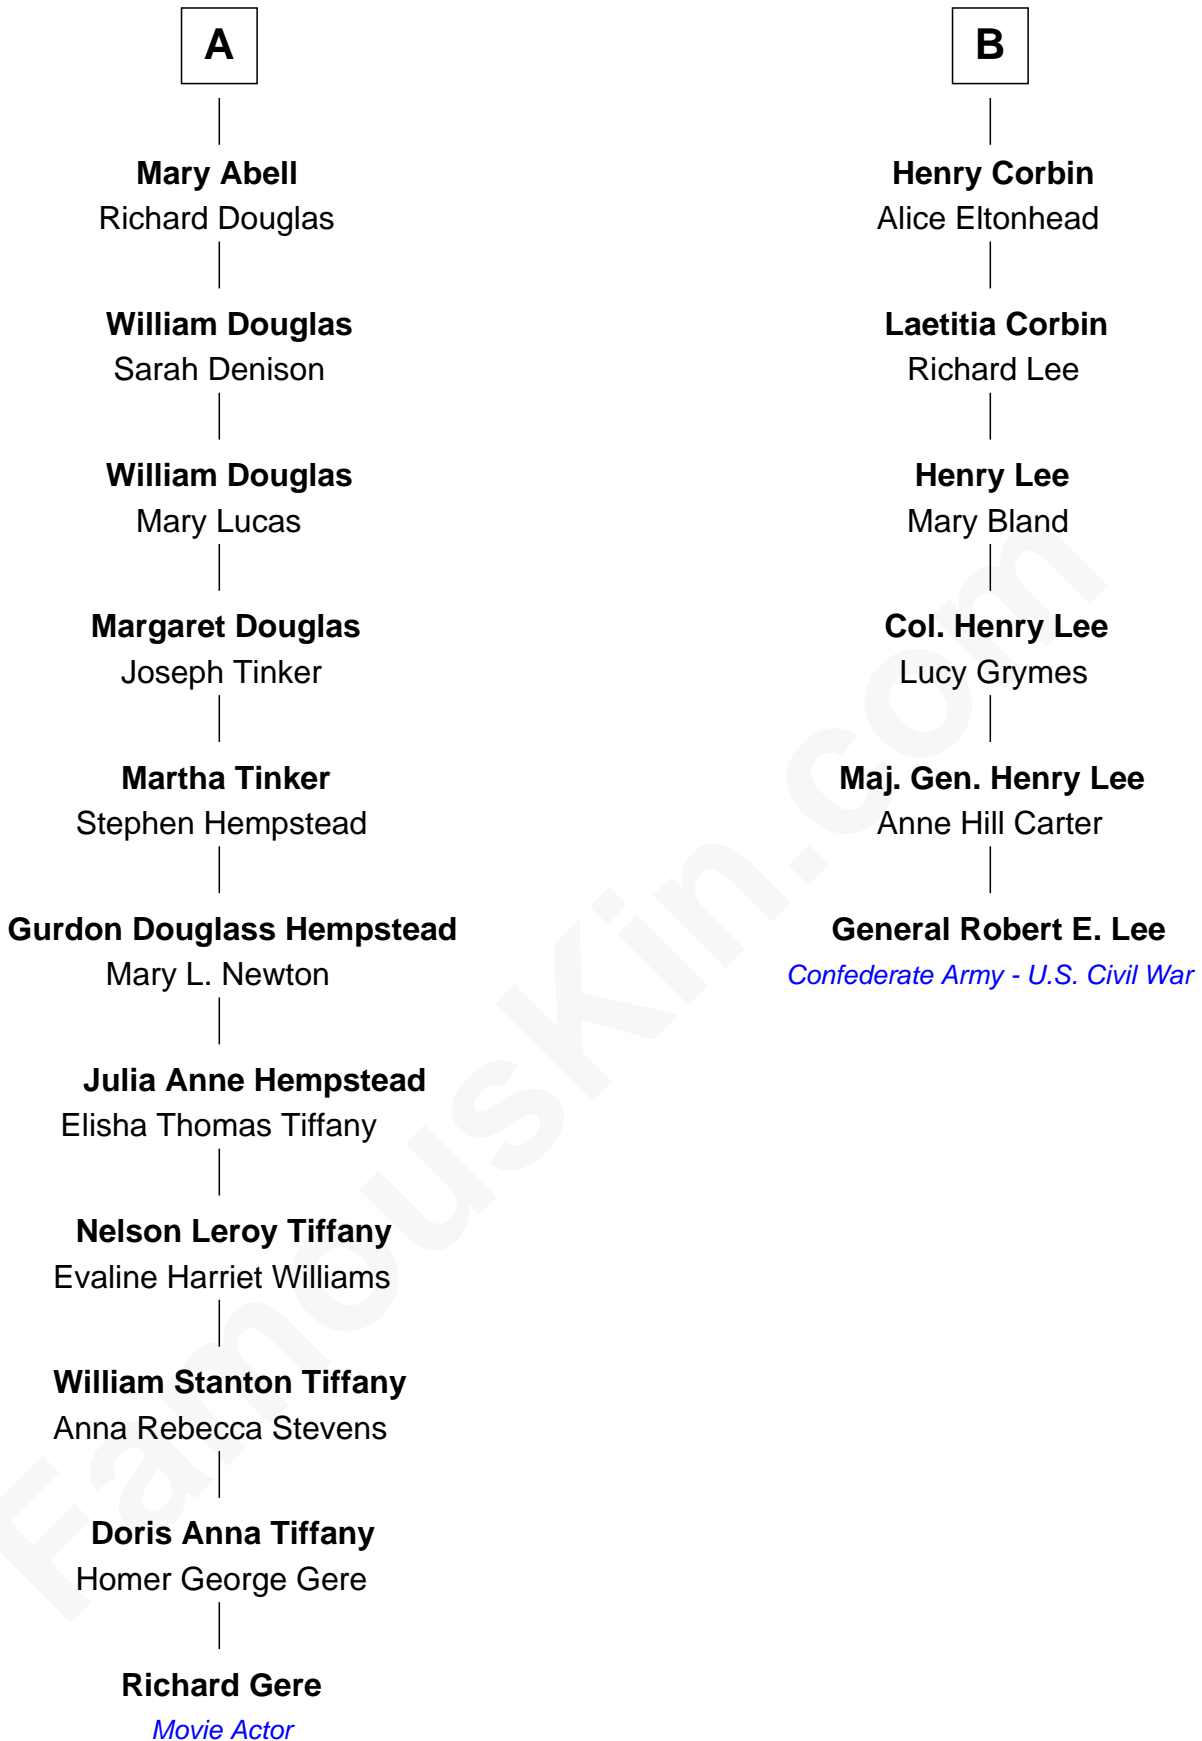

**FamousKin.com**  
**Relationship Chart of**  
**Richard Gere**  
*Movie Actor*

12th cousin 5 times removed of  
**General Robert E. Lee**  
*Confederate Army - U.S. Civil War*

Richard Gere photo by [Francesco \(spaceodissey\)](#) [\(CC BY 2.0\)](#)