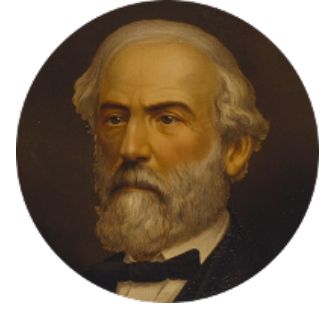

**FamousKin.com**  
**Relationship Chart of**  
**Richard Gere**  
*Movie Actor*

12th cousin 5 times removed of  
**General Robert E. Lee**  
*Confederate Army - U.S. Civil War*

Richard Gere photo by [Francesco \(spaceodissey\)](#) [\(CC BY 2.0\)](#)