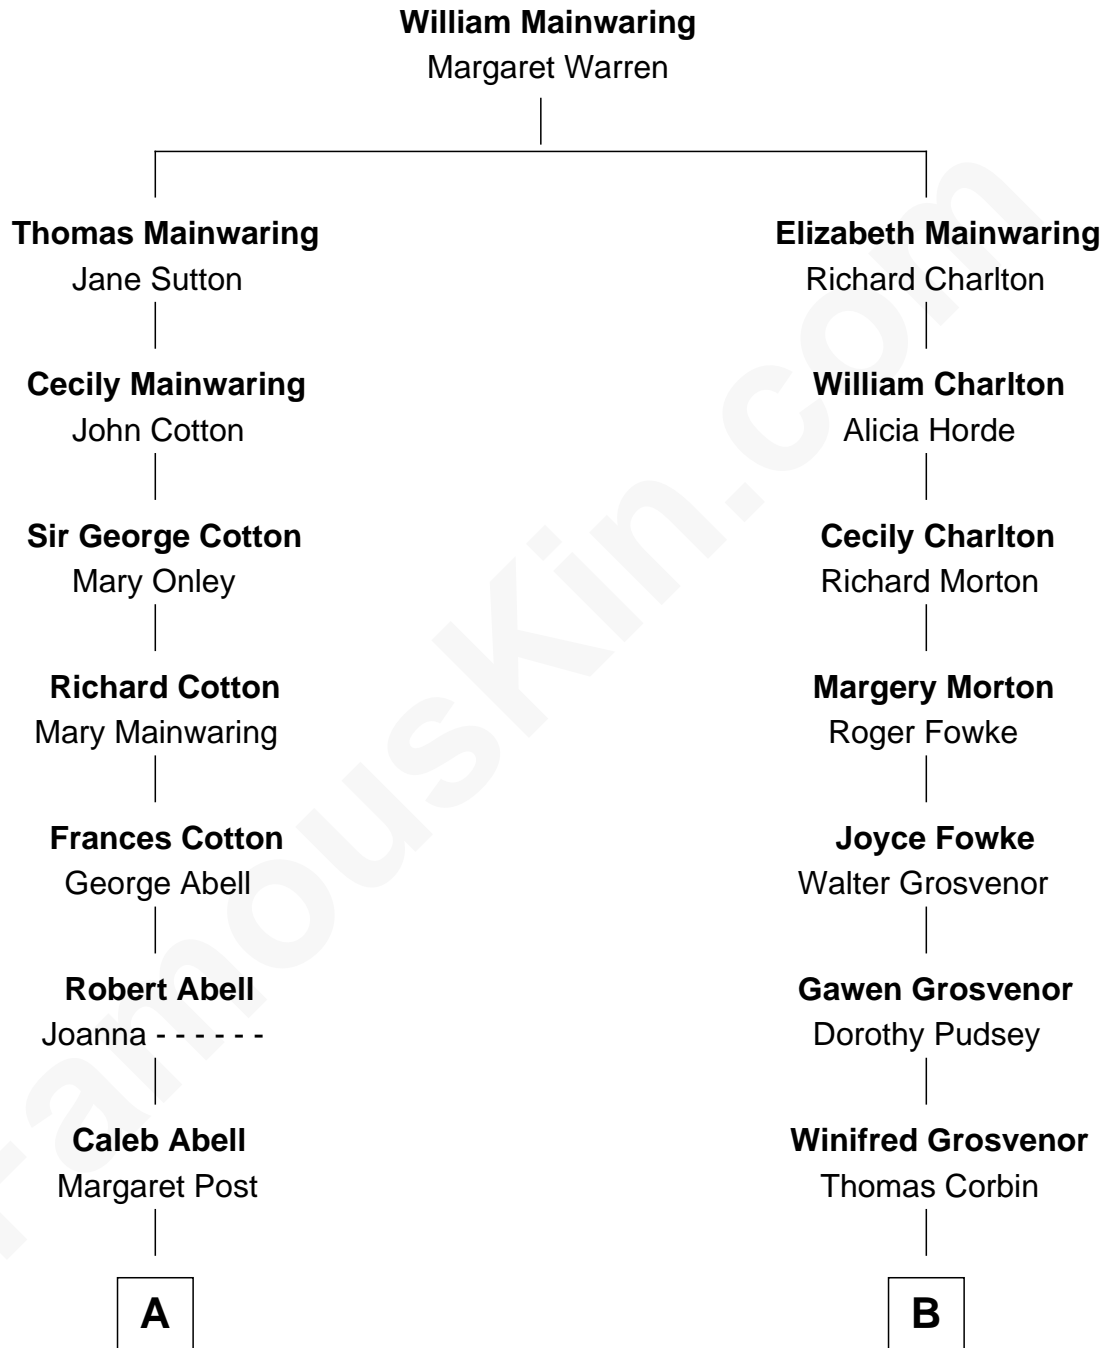

**FamousKin.com**  
**Relationship Chart of**  
**Richard Gere**  
*Movie Actor*

12th cousin 5 times removed of  
**General Robert E. Lee**  
*Confederate Army - U.S. Civil War*

Richard Gere photo by [Francesco \(spaceodissey\)](#) [\(CC BY 2.0\)](#)